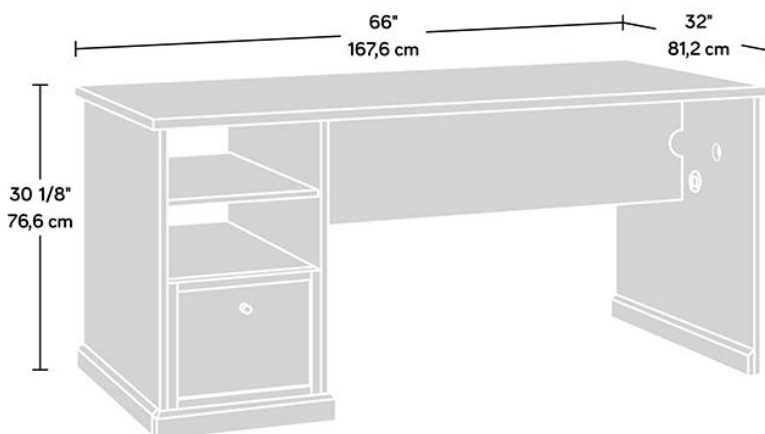

### CRAFT FURNITURE

- Craft desk/table in white finish
- Multi-purpose design provides spacious work surface for sewing/crafting or catching up on office work
- Melamine top surface is heat, stain and scratch-resistant
- Two drawers with full extension slides holds letter-size hanging files
- Open shelving provides easy access storage
- Cord management for your sewing machine/laptop and other accessories
- 360 degree finish for versatile placement

Width	167.6 cm
Depth	81.2 cm
Height	76.6 cm
Carton Height	13.5 cm
Carton Width	182.6 cm
Carton Depth	93 cm
Box Volume	0.229 cbm
Weight (gross)	64 kg

N.B: All measurements are approximate