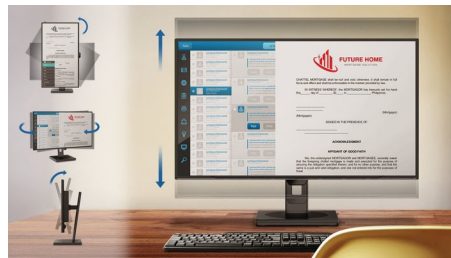

## SmartErgoBase

The SmartErgoBase is a monitor base that delivers ergonomic display comfort and provides cable management. The base can swivel, tilt and rotate to various angles to ensure maximum comfort. The height adjustable stand guarantees the optimal viewing level, reducing the physical strains of a long workday, while cable management reduces cable clutter and keeps the workspace neat and professional.