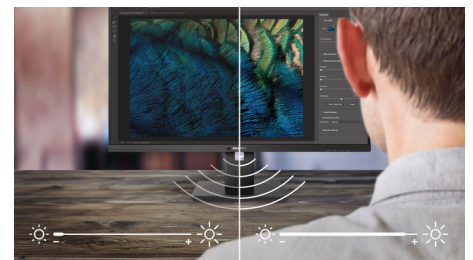

PowerSensor

PowerSensor is a built-in 'people sensor' that transmits and receives harmless infrared signals to determine if user is present and automatically reduces monitor brightness when user steps away from the desk, cutting energy costs by up to 80 percent and prolonging monitor life

USB-C

Quad HD

Wide Viewing Angle

SmartErgo Base

3-sided Frameless

Flicker-free

LowBlue Mode

EasyRead

PowerSensor