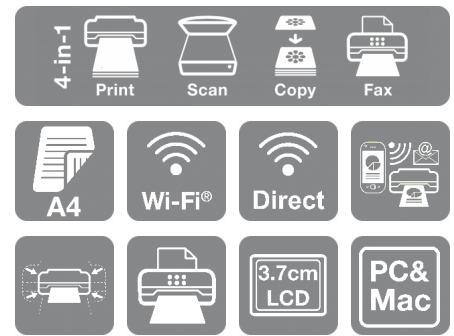

DATASHEET / BROCHURE

KEY FEATURES

- **Multifunction printer with Wi-Fi**
  Print, scan, copy and fax
- **Business features**
  Business-quality documents and A4 double-sided printing
- **Easy mobile printing**
  Print easily from your smartphone or tablet¹
- **Individual inks**
  Save money by only replacing the colour used
- **3.7cm LCD screen**
  Easily navigate through the printer's functions