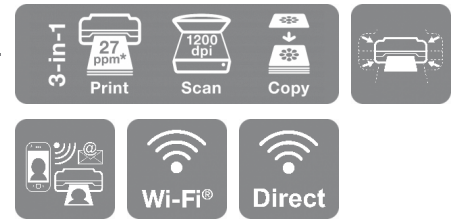

Expression Home XP-2200

DATASHEET / BROCHURE

Save money, space and time with this compact multifunction printer with individual inks and mobile printing.

When you're looking for an affordable, stylish and easy-to-use printer, the XP-2200 is sure to tick all the boxes. It's also compact and produces clear and vibrant prints. Printing with devices on the go is easy with Wi-Fi, Wi-Fi Direct and a range of compatible Epson apps¹.

Sleek and stylish

This affordable model efficiently uses your space combining print, scan and copying facilities in one printer.

Easy to use

With a range of essential and easy to use features, the XP-2200 is flexible with Wi-Fi for printing and scanning wirelessly around the home, and Wi-Fi Direct for printing without a wireless network.