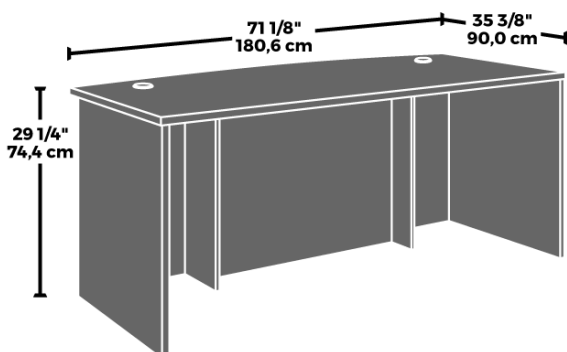

AFFILIATE 1800 x 900 BOW FRONT DESK

PRODUCT SHEET

FURNITURE

Product Code : 5427468

N.B: All measurements are approximate

- Durable, 1" thick top
- Melamine top surface is heat, stain and scratch resistant
- Impact resistant high-grade thermoplastic edges
- Two grommet holes providing cord management
- Hudson Elm Effect Finish