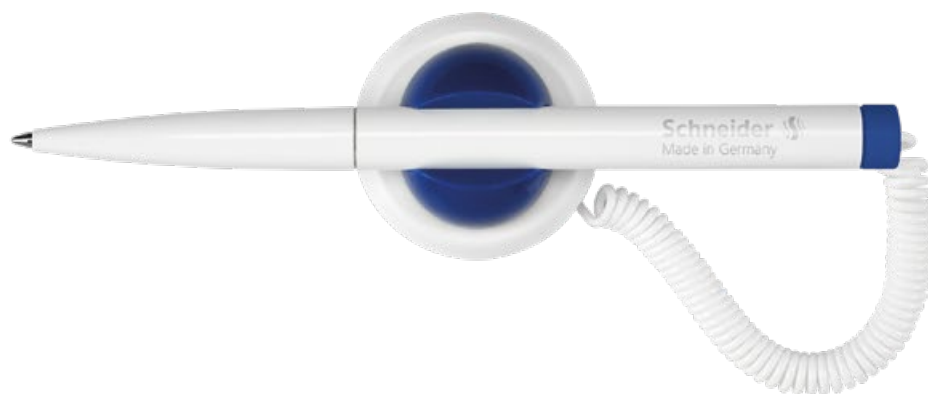

## Klick-Fix-Pen

- Ballpoint pen with expandable cord and pen holder
- Self-adhesive at a cash desk, by the telephone, in the car, etc.
- Replaceable refill Express 775 M with wear-resistant stainless steel tip
- 4120, 4123 = ink colour blue, 4121 = ink colour black
- Waterproof according to ink standard ISO 12757-2
- The pen holder can be rotated to any position

Ref. No.	Content	Barcode	Pack	Measure (W x H)	Product image
4120	B blister card 1 x Klick-Fix-Pen white Ink colour blue	4  004675 041203	10	6.7 x 23 cm	
4121	B blister card 1 x Klick-Fix-Pen black Ink colour black	4  004675 119766	10	6.7 x 23 cm	
4123	B blister card 1 x Klick-Fix-Pen black Ink colour blue	4  004675 007896	10	6.7 x 23 cm	