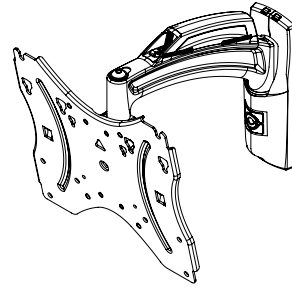

THININSTALL™

Swing Arm Wall Mount

TS110SU

COMPATIBLE MOUNTING PATTERNS INCLUDE:
75 X 75, 100 X 100, 200 X 100, 200 X 200