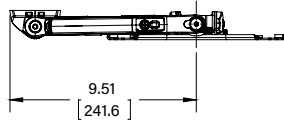

THININSTALL™

Swing Arm Wall Mount

TS110SU

COMPATIBLE MOUNTING PATTERNS INCLUDE:
75 X 75, 100 X 100, 200 X 100, 200 X 200