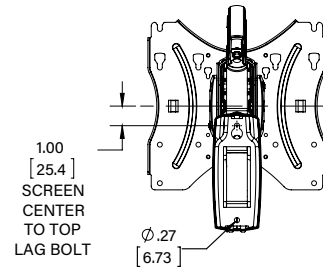

THININSTALL™

Swing Arm Wall Mount

TS110SU

COMPATIBLE MOUNTING PATTERNS INCLUDE:
75 X 75, 100 X 100, 200 X 100, 200 X 200

THININSTALL™

Swing Arm Wall Mount

TS118SU

75 X 75, 100 X 100, 200 X 100, 200 X 200