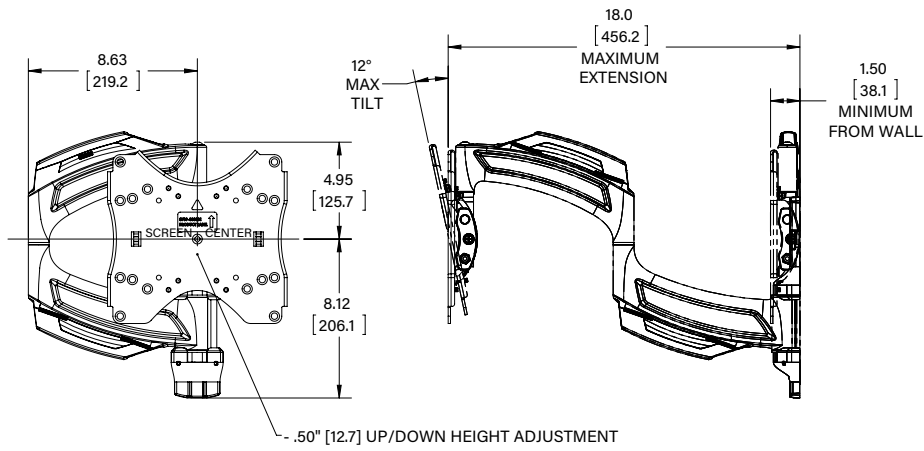

THININSTALL™

Swing Arm Wall Mount

TS218SU