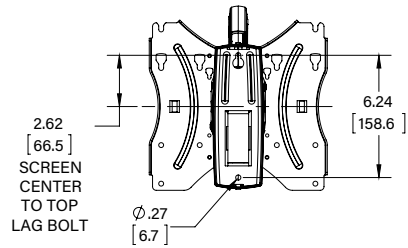

THININSTALL™

Swing Arm Wall Mount

TS110SU

COMPATIBLE MOUNTING PATTERNS INCLUDE:
75 X 75, 100 X 100, 200 X 100, 200 X 200