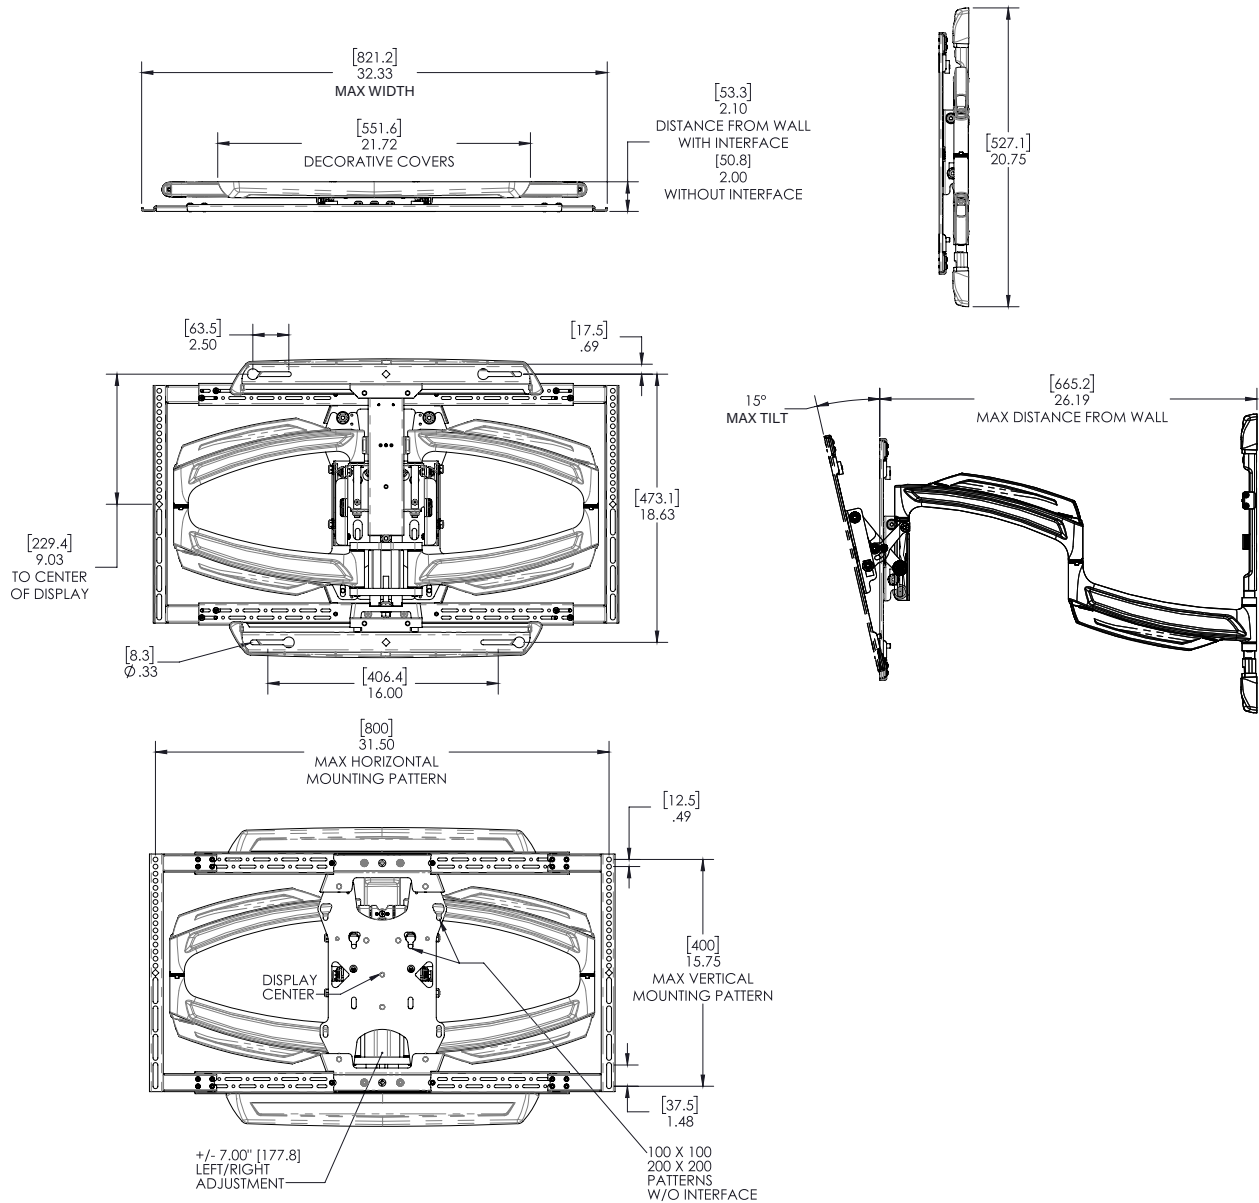

THININSTALL™

Swing Arm Wall Mount TS325TU

THININSTALL™

Swing Arm Wall Mount

TS525TU TS525TU

LEGRAND | AV COMMERCIAL BRANDS

C2G | Chief | Da-Lite | Luxul | Middle Atlantic | Vaddio | Wiremold

INSTALLER INSPIRED | legrandav.com