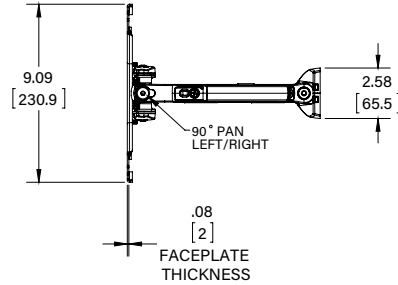

THININSTALL™

Swing Arm Wall Mount

TS110SU

COMPATIBLE MOUNTING PATTERNS INCLUDE:
75 X 75, 100 X 100, 200 X 100, 200 X 200