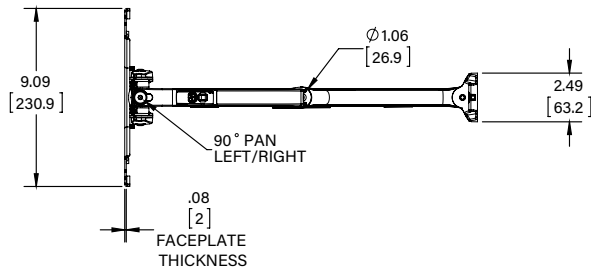

THININSTALL™

Swing Arm Wall Mount

TS110SU

COMPATIBLE MOUNTING PATTERNS INCLUDE:
75 X 75, 100 X 100, 200 X 100, 200 X 200

THININSTALL™

Swing Arm Wall Mount

TS118SU

75 X 75, 100 X 100, 200 X 100, 200 X 200