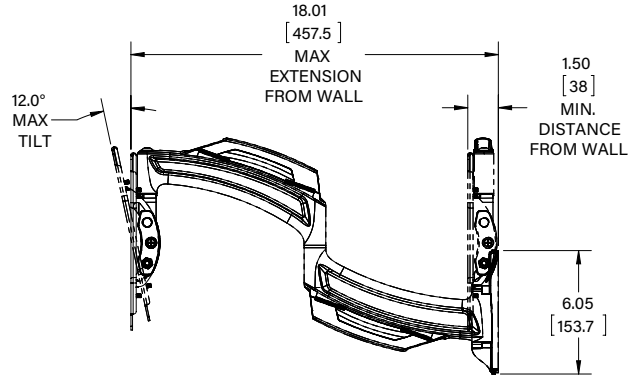

THININSTALL™

Swing Arm Wall Mount

TS110SU

COMPATIBLE MOUNTING PATTERNS INCLUDE:
75 X 75, 100 X 100, 200 X 100, 200 X 200

THININSTALL™

Swing Arm Wall Mount

TS118SU

75 X 75, 100 X 100, 200 X 100, 200 X 200