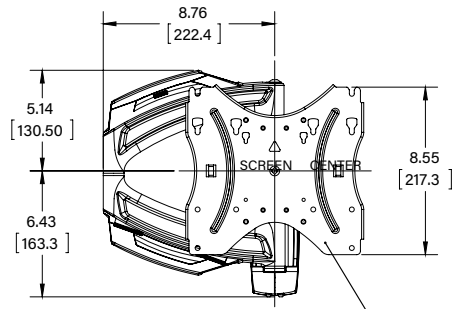

THININSTALL™

Swing Arm Wall Mount

TS110SU

COMPATIBLE MOUNTING PATTERNS INCLUDE:
75 X 75, 100 X 100, 200 X 100, 200 X 200

THININSTALL™

Swing Arm Wall Mount

TS118SU

75 X 75, 100 X 100, 200 X 100, 200 X 200