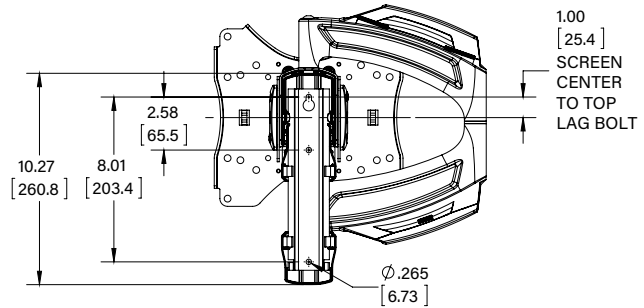

THININSTALL™

Swing Arm Wall Mount

TS218SU