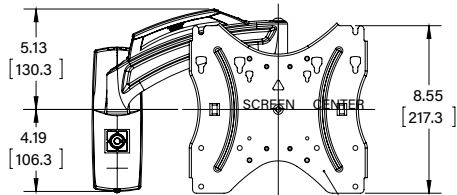

THININSTALL™

Swing Arm Wall Mount

TS110SU

COMPATIBLE MOUNTING PATTERNS INCLUDE:
75 X 75, 100 X 100, 200 X 100, 200 X 200