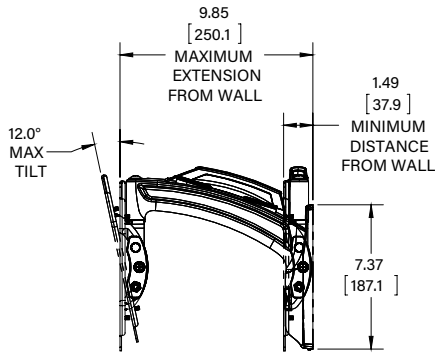

THININSTALL™

Swing Arm Wall Mount

TS110SU

COMPATIBLE MOUNTING PATTERNS INCLUDE:
75 X 75, 100 X 100, 200 X 100, 200 X 200