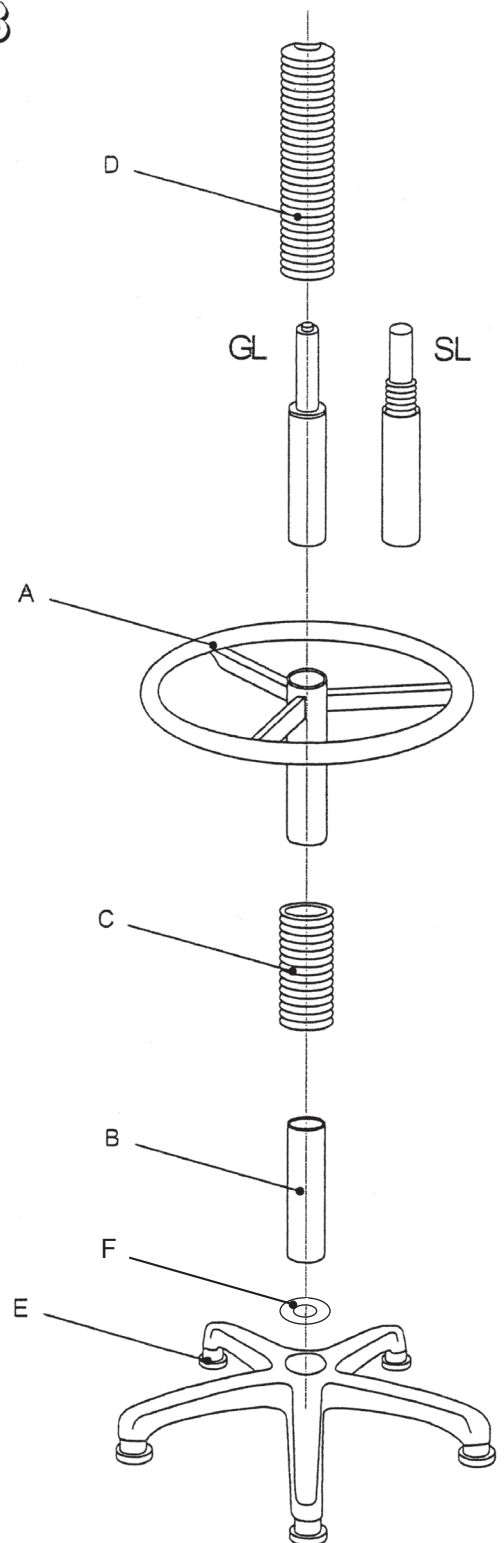

SALES & SERVICE
 PHONE: 01234 328804
 FAX: 01234 342446

LABOUR PRO PC

A	x1	B	x1	C	x1	D	x1	E	x1	F	x1
	 This part is attached to the bottom of 'E'		 To ensure chair is 'tamper resistant' use the second 'N' bold in place of the 'O' hand wheel								
G	x5	H	x1	N	x2	O	x1	Q	x1	R	x1

Please do not throw away the packaging until you are completely satisfied with the chair.
 All returns must be made in original packaging.

TEKNIK RING KIT

1

Togliere la ruota dal basamento
 Pull the casters out of the 5 star base
 Retirer la roulette du platement
 Die roller vom fusskreuz wegnehmen

2

Spingere
 Push in
 Pousser
 Drucken

3

					
A	x1	B	x1	C	x1
D	x1	E	x5	F	x1