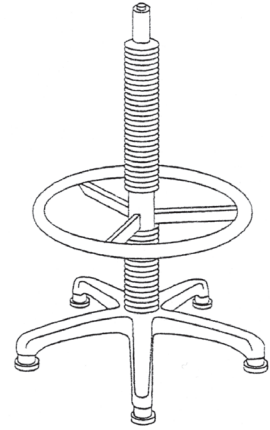

SALES & SERVICE
 PHONE: 01234 328804
 FAX: 01234 342446

LABOUR PRO PC

A	x1	B	x1	C	x1	D	x1	E	x1	F	x1
	 This part is attached to the bottom of 'E'		 To ensure chair is 'tamper resistant' use the second 'N' bold in place of the 'O' hand wheel								
G	x5	H	x1	N	x2	O	x1	Q	x1	R	x1

Please do not throw away the packaging until you are completely satisfied with the chair.
 All returns must be made in original packaging.

TEKNIK RING KIT

1

Togliere la ruota dal basamento
 Pull the casters out of the 5 star base
 Retirer la roulette du platement
 Die roller vom fusskreuz wegnehmen