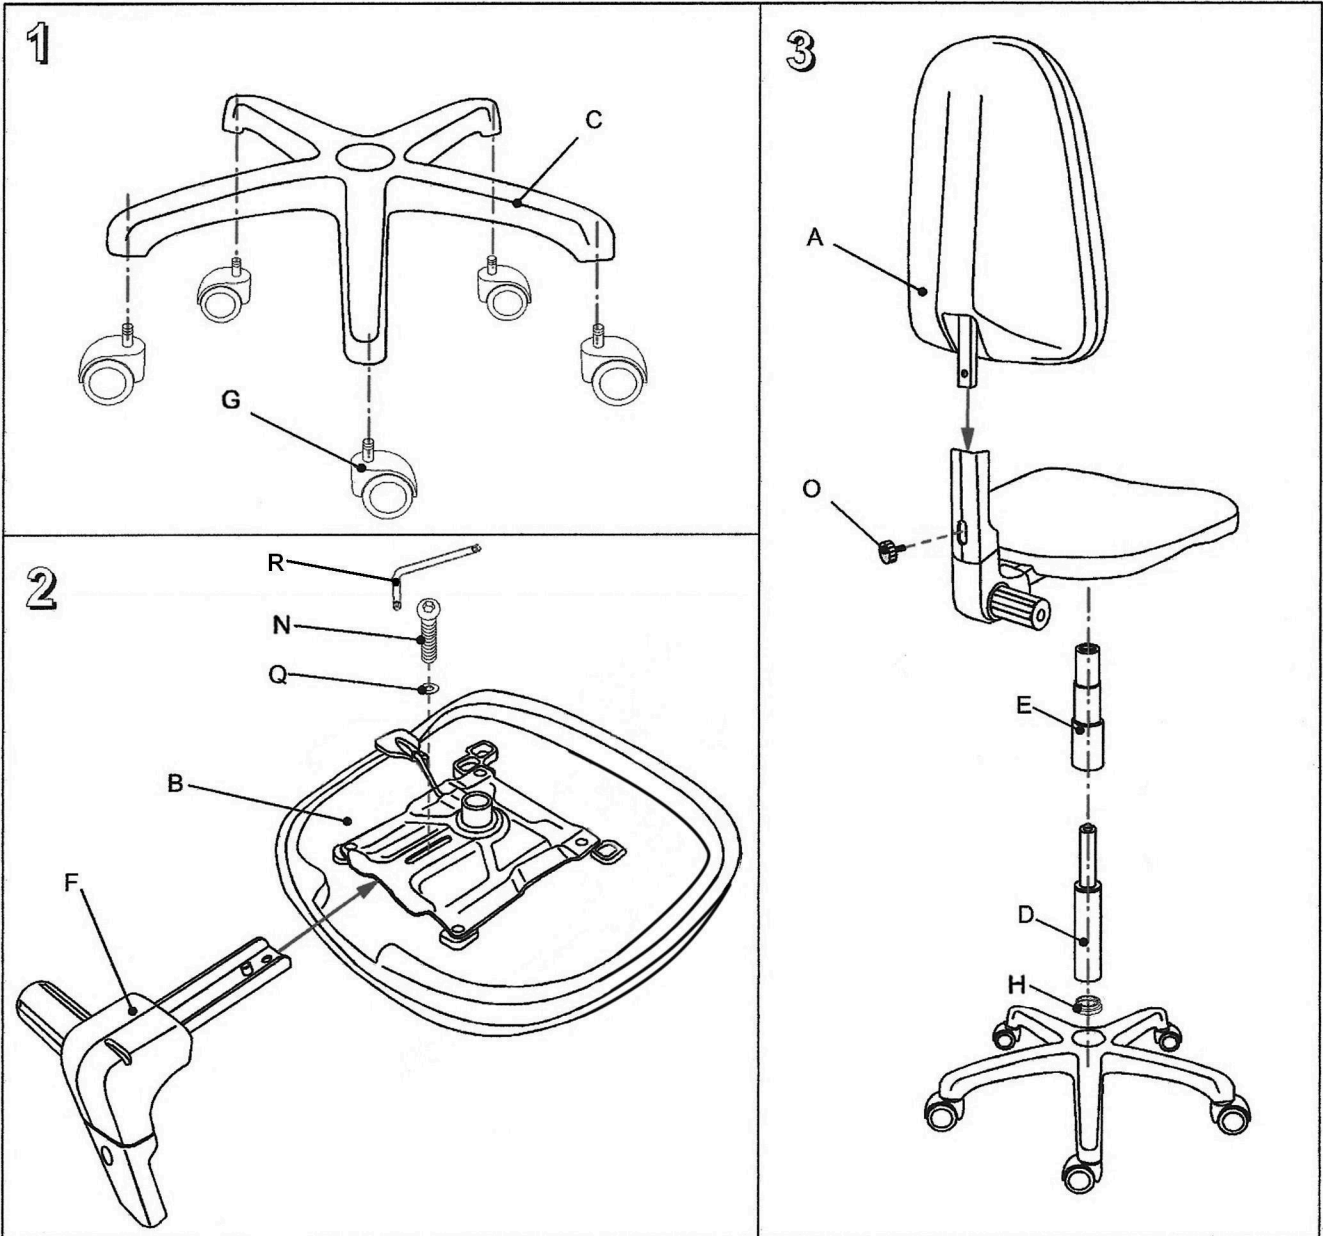

SALES & SERVICE
 PHONE: 01234 328804
 FAX: 01234 342446

LABOUR PRO PC

A	x1	B	x1	C	x1	D	x1	E	x1	F	x1
	 This part is attached to the bottom of 'E'		 To ensure chair is 'tamper resistant' use the second 'N' bold in place of the 'O' hand wheel								
G	x5	H	x1	N	x2	O	x1	Q	x1	R	x1

Please do not throw away the packaging until you are completely satisfied with the chair.
 All returns must be made in original packaging.

TEKNIK RING KIT

1

Togliere la ruota dal basamento
 Pull the casters out of the 5 star base
 Retirer la roulette du platement
 Die roller vom fusskreuz wegnehmen