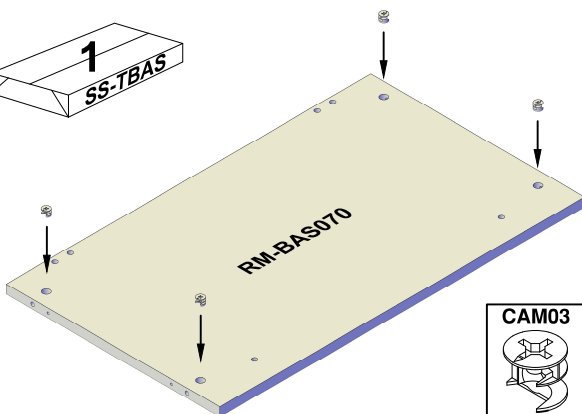

Please check that you have all the fittings!

(Fittings Bags Supplied in Carton 2 - SS-740S)

16	Cam 15N CAM03		16	24mm Quick fix pin BLT07	
	4	Shelf clip PAR07			12

20	17mm Cover Caps CAP07	
-----------	--------------------------	--

1

Prepare the panels by inserting the listed fittings into the corresponding holes.

Insert the cam fittings first before turning the panel over to insert the quick fix pins.

Prepare all the panels by inserting the listed fittings into the corresponding holes.