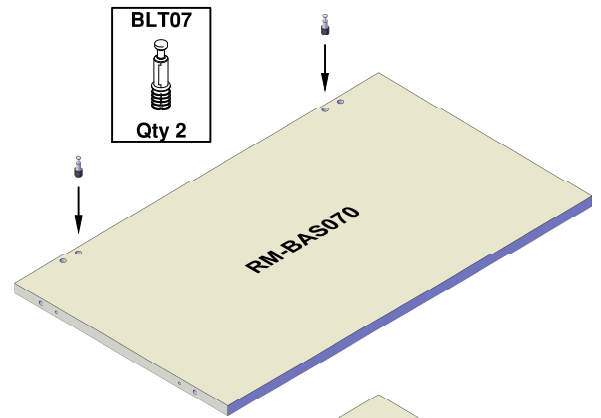

Please check that you have all the fittings!

(Fittings Bags Supplied in Carton 2 - SS-740S)

16	Cam 15N CAM03		16	24mm Quick fix pin BLT07	
	4	Shelf clip PAR07			12

20	17mm Cover Caps CAP07	
-----------	--------------------------	--

1

Prepare the panels by inserting the listed fittings into the corresponding holes.

Insert the cam fittings first before turning the panel over to insert the quick fix pins.

Prepare all the panels by inserting the listed fittings into the corresponding holes.