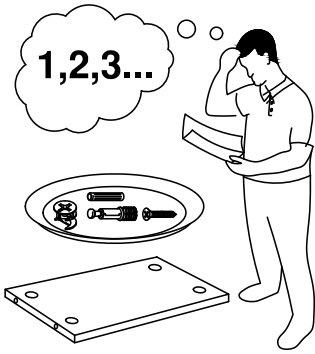

R740

800 x 470 x 740mm Bookcase

**TOOLS REQUIRED
FOR ASSEMBLY**

**DONT STRUGGLE
2 MAN LIFT**

**ALWAYS HANDLE
ITEMS WITH CARE**

**IF UNSURE CALL
FOR ASSISTANCE**

**KEEP FITTINGS AWAY
FROM CHILDREN**

Please check that you have all the panels!

1

Prepare the panels by inserting the listed fittings into the corresponding holes.

Insert the cam fittings first before turning the panel over to insert the quick fix pins.

Prepare all the panels by inserting the listed fittings into the corresponding holes.