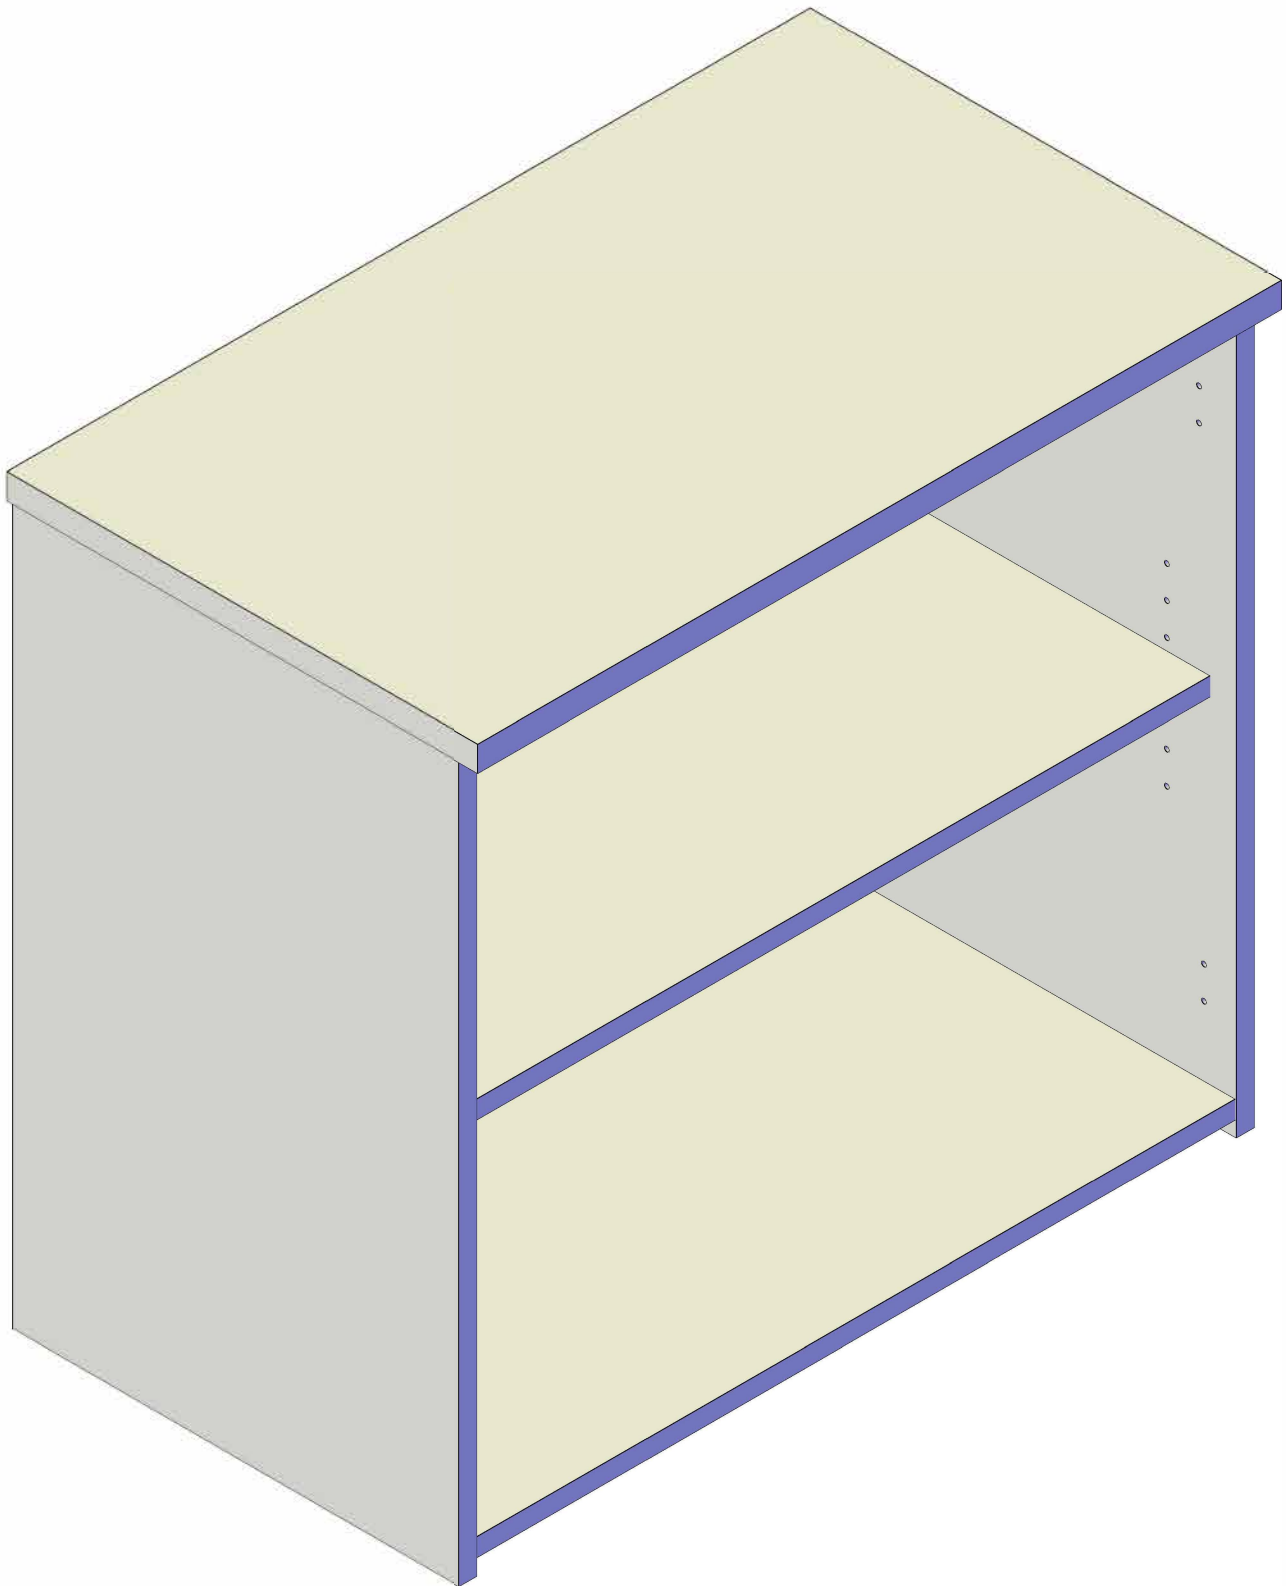

R740

800 x 470 x 740mm Bookcase

**TOOLS REQUIRED
FOR ASSEMBLY**

**DONT STRUGGLE
2 MAN LIFT**

**ALWAYS HANDLE
ITEMS WITH CARE**

**IF UNSURE CALL
FOR ASSISTANCE**

**KEEP FITTINGS AWAY
FROM CHILDREN**

Please check that you have all the panels!

Please check that you have all the fittings!

(Fittings Bags Supplied in Carton 2 - SS-740S)

16	Cam 15N CAM03		16	24mm Quick fix pin BLT07	
	4	Shelf clip PAR07			12

20	17mm Cover Caps CAP07	
-----------	--------------------------	--

1

Prepare the panels by inserting the listed fittings into the corresponding holes.

Insert the cam fittings first before turning the panel over to insert the quick fix pins.

Prepare all the panels by inserting the listed fittings into the corresponding holes.