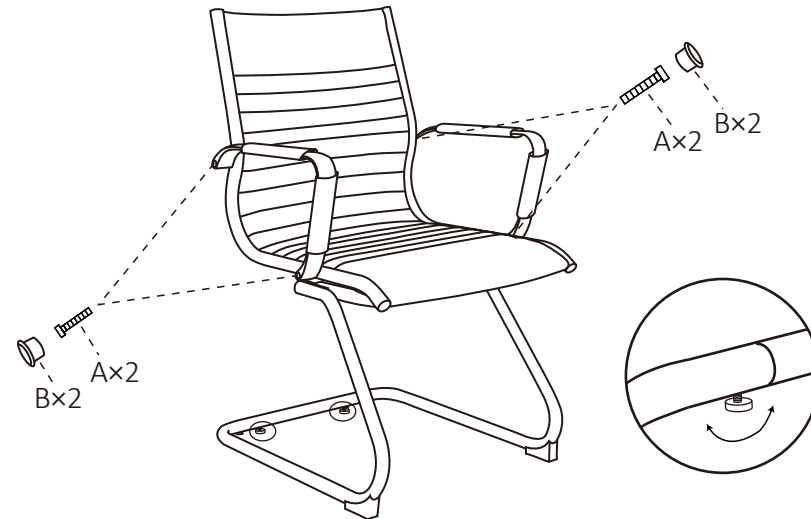

ASSEMBLY INSTRUCTIONS

BARI100C1

dams

A- 4 PCS

40mm

B- 4 PCS

C- 4 PC

35mm

D- 1 PC

1

2

WARNING

- DO NOT STAND ON THIS CHAIR DO NOT USE THIS CHAIR AS STEP LADDER
- USE THIS PRODUCT ONLY FOR SEATING ONE PERSON AT A TIME
- DO NOT USE THIS CHAIR UNLESS ALL BOLTS, SCREWS AND KNOBS ARE FIRMLY SECURED
- AT LEAST EVERY 4 MONTHS CHECK ALL BOLTS, SCREWS AND KNOBS TO BE SURE THEY ARE TIGHT
- IF PARTS ARE MISSING, BROKEN, DAMAGED OR WORN, STOP USE OF THIS PRODUCT UNTIL REPAIRS ARE MADE USING FACTORY AUTHORISED PARTS
- FAILURE TO FOLLOW THESE WARNINGS COULD RESULT IN SERIOUS INJURY