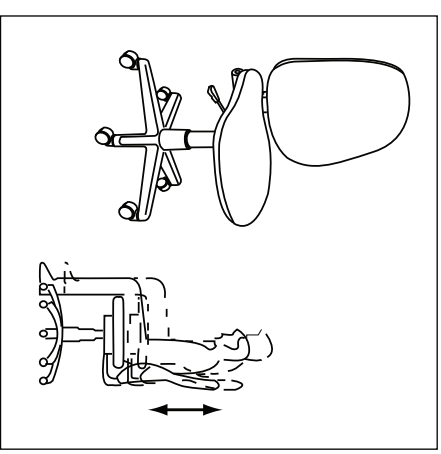

ASSEMBLY INSTRUCTIONS

PLEASE NOTE THE FIXING SCREWS ARE LOCATED IN THEIR FIXING POSITION

damms

BILB1

Do not tighten bolts fully until you have completed assembly.
*Should you require any assistance in assembling your goods please contact customer services on 0151 548 7111 between 9am/4:30pm.

WARNING

- DO NOT USE THIS CHAIR AS A STEPLADDER
- USE THIS PRODUCT ONLY FOR SEATING ONE PERSON AT A TIME
- DO NOT USE THIS CHAIR UNLESS ALL BOLTS, SCREWS AND KNOBS ARE FIRMLY SECURED
- AT LEAST EVERY 4 MONTHS CHECK ALL BOLTS, SCREWS AND KNOBS TO BE SURE THEY REMAIN TIGHT
- IF PARTS ARE MISSING, BROKEN, DAMAGED OR WORN, STOP USING THE PRODUCT UNTIL REPAIRS ARE MADE USING AUTHORIZED PARTS
- FAILURE TO FOLLOW THESE INSTRUCTIONS/WARNINGS COULD RESULT IN SERIOUS INJURY