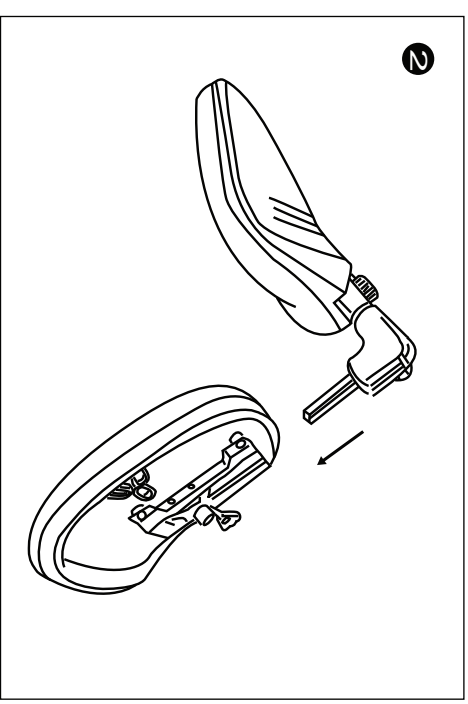

ASSEMBLY INSTRUCTIONS

PLEASE NOTE THE FIXING SCREWS ARE LOCATED IN THEIR FIXING POSITION

damms

BILB1

Do not tighten bolts fully until you have completed assembly.
*Should you require any assistance in assembling your goods please contact customer services on 0151 548 7111 between 9am/4:30pm.

WARNING

- DO NOT USE THIS CHAIR AS A STEPLADDER
- USE THIS PRODUCT ONLY FOR SEATING ONE PERSON AT A TIME
- DO NOT USE THIS CHAIR UNLESS ALL BOLTS, SCREWS AND KNOBS ARE FIRMLY SECURED
- AT LEAST EVERY 4 MONTHS CHECK ALL BOLTS, SCREWS AND KNOBS TO BE SURE THEY REMAIN TIGHT
- IF PARTS ARE MISSING, BROKEN, DAMAGED OR WORN, STOP USING THE PRODUCT UNTIL REPAIRS ARE MADE USING AUTHORIZED PARTS
- FAILURE TO FOLLOW THESE INSTRUCTIONS/WARNINGS COULD RESULT IN SERIOUS INJURY