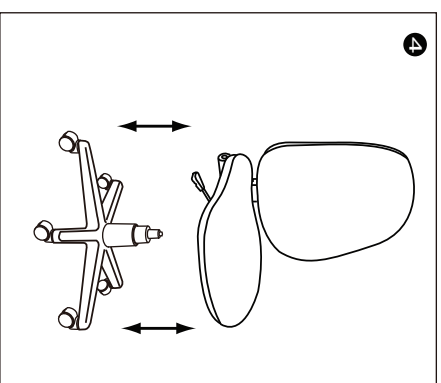

ASSEMBLY INSTRUCTIONS

PLEASE NOTE THE FIXING SCREWS ARE LOCATED IN THEIR FIXING POSITION

damms

BILB1

Do not tighten bolts fully until you have completed assembly.
*Should you require any assistance in assembling your goods please contact customer services on 0151 548 7111 between 9am/4:30pm.

WARNING

- DO NOT USE THIS CHAIR AS A STEPLADDER
- USE THIS PRODUCT ONLY FOR SEATING ONE PERSON AT A TIME
- DO NOT USE THIS CHAIR UNLESS ALL BOLTS, SCREWS AND KNOBS ARE FIRMLY SECURED
- AT LEAST EVERY 4 MONTHS CHECK ALL BOLTS, SCREWS AND KNOBS TO BE SURE THEY REMAIN TIGHT
- IF PARTS ARE MISSING, BROKEN, DAMAGED OR WORN, STOP USING THE PRODUCT UNTIL REPAIRS ARE MADE USING AUTHORIZED PARTS
- FAILURE TO FOLLOW THESE INSTRUCTIONS/WARNINGS COULD RESULT IN SERIOUS INJURY