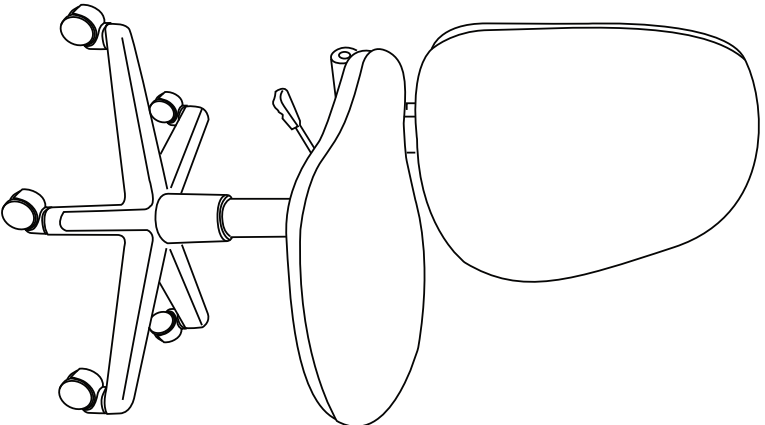

ASSEMBLY INSTRUCTIONS

PLEASE NOTE THE FIXING SCREWS ARE LOCATED IN THEIR FIXING POSITION

damms

BILB1

Do not tighten bolts fully until you have completed assembly.
*Should you require any assistance in assembling your goods please contact customer services on 0151 548 7111 between 9am/4:30pm.

WARNING

- DO NOT USE THIS CHAIR AS A STEPLADDER
- USE THIS PRODUCT ONLY FOR SEATING ONE PERSON AT A TIME
- DO NOT USE THIS CHAIR UNLESS ALL BOLTS, SCREWS AND KNOBS ARE FIRMLY SECURED
- AT LEAST EVERY 4 MONTHS CHECK ALL BOLTS, SCREWS AND KNOBS TO BE SURE THEY REMAIN TIGHT
- IF PARTS ARE MISSING, BROKEN, DAMAGED OR WORN, STOP USING THE PRODUCT UNTIL REPAIRS ARE MADE USING AUTHORIZED PARTS
- FAILURE TO FOLLOW THESE INSTRUCTIONS/WARNINGS COULD RESULT IN SERIOUS INJURY