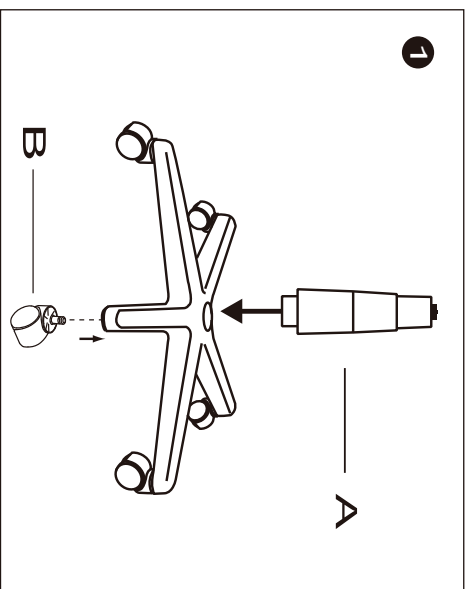

ASSEMBLY INSTRUCTIONS

PLEASE NOTE THE FIXING SCREWS ARE LOCATED IN THEIR FIXING POSITION

damms

BILB1

Do not tighten bolts fully until you have completed assembly.
*Should you require any assistance in assembling your goods please contact customer services on 0151 548 7111 between 9am/4:30pm.

WARNING

- DO NOT USE THIS CHAIR AS A STEPLADDER
- USE THIS PRODUCT ONLY FOR SEATING ONE PERSON AT A TIME
- DO NOT USE THIS CHAIR UNLESS ALL BOLTS, SCREWS AND KNOBS ARE FIRMLY SECURED
- AT LEAST EVERY 4 MONTHS CHECK ALL BOLTS, SCREWS AND KNOBS TO BE SURE THEY REMAIN TIGHT
- IF PARTS ARE MISSING, BROKEN, DAMAGED OR WORN, STOP USING THE PRODUCT UNTIL REPAIRS ARE MADE USING AUTHORIZED PARTS
- FAILURE TO FOLLOW THESE INSTRUCTIONS/WARNINGS COULD RESULT IN SERIOUS INJURY