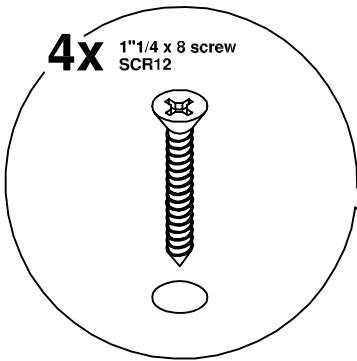

4 Quickfix spread bolt
BLT06

4 1 1/4 x 8 screw
SCR12

253F

Handle screw M4x22
BLT25

4 Minifix cam 15N
CAM03

4 Quickfix spread bolt
BLT06

4 1 1/4 x 8 screw
SCR12

R2F

4 Minifix cam 15N
CAM03

4 Quickfix spread bolt
BLT06

4 1 1/4 x 8 screw
SCR12

4 M4x22 COMBI BOLT
SCR25

2 CH/LF (LARGO) HANDLE
HDL09

R3F

4 Minifix cam 15N
CAM03

4 Quickfix spread bolt
BLT06

4 1 1/4 x 8 screw
SCR12

6 M4x22 COMBI BOLT
SCR25

3 CH/LF (LARGO) HANDLE
HDL09

1

2

5

6

7