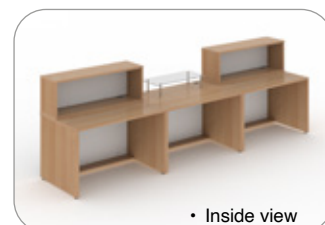

Denver Large Straight Reception Unit

CONTAINS

- 1 x **RU8GS-S** - Straight glass shelf 790mm
- 2 x **RU12H** - Straight top unit 1200mm
- 3 x **RU12D** - Straight base unit 1200mm

CODE	W	D	H	RRP
DVB06	3600	800	1172	£1960

Please add unit colour when ordering eg. **DVB04** in Beech/White = **DVB04-BWH**