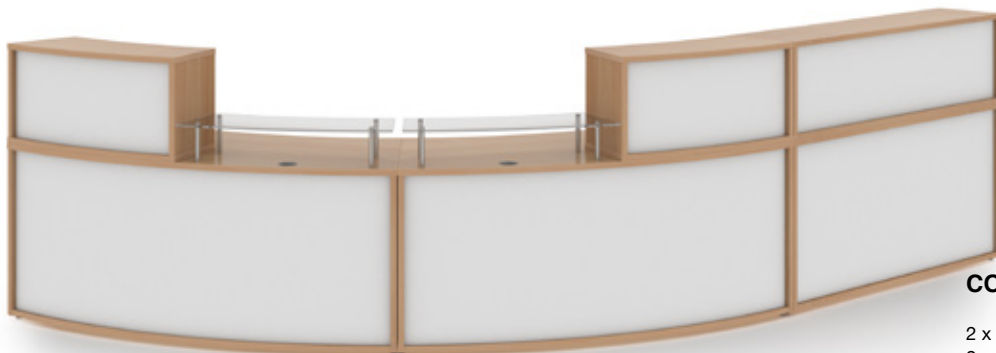

CODE	W	D	H	RRP
DVB03	3200	2000	1172	£3226

Beech (B)

Beech/White (BWH)

Please add unit colour when ordering eg. **DVB01** in Beech = **DVB01-B**

DENVER

COMPLETE RECEPTION DESK UNITS

Denver Extra Large Curved Reception Unit

CONTAINS

- 2 x **RU8GS-C** - Curved glass shelf 790mm
- 2 x **RUHC8H** - 45° curved top unit 800mm
- 1 x **RU16H** - Straight top unit 1600mm
- 1 x **RU16D** - Straight base unit 1600mm
- 2 x **RUHC18D** - 45° curved base unit 1800mm