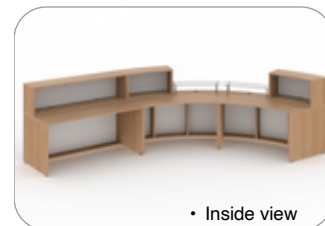

CONTAINS

- 2 x **RU8GS-C** - Curved glass shelf 790mm
- 2 x **RUHC8H** - 45° curved top unit 800mm
- 1 x **RU16H** - Straight top unit 1600mm
- 1 x **RU16D** - Straight base unit 1600mm
- 2 x **RUHC18D** - 45° curved base unit 1800mm