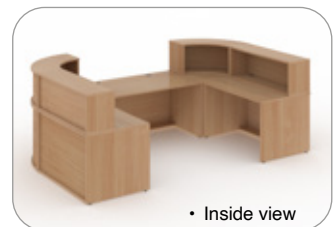

Denver Extra Large U-Shaped Reception Unit

CONTAINS

- 2 x **RUC8H** - Corner top unit 800mm
- 2 x **RU12H** - Straight top unit 1200mm
- 2 x **RUC8D** - 90° corner base unit 800mm
- 2 x **RU12D** - Straight base unit 1200mm
- 1 x **RU16D** - Straight base unit 1600mm

CODE	W	D	H	RRP
DVB03	3200	2000	1172	£3226

Please add unit colour when ordering eg. **DVB01** in Beech = **DVB01-B**