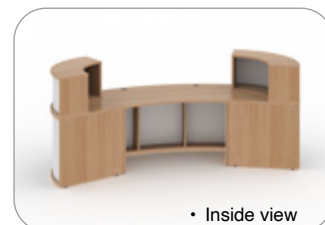

Denver Large Curved Reception Unit

CONTAINS

- 2 x **RUC8H** - Corner top unit 800mm
- 2 x **RUC8D** - Corner base unit 800mm
- 1 x **RUHC18D** - 45° curved base unit 1800mm

CODE	W	D	H	RRP
DVB05	2788	1224	1172	£2092