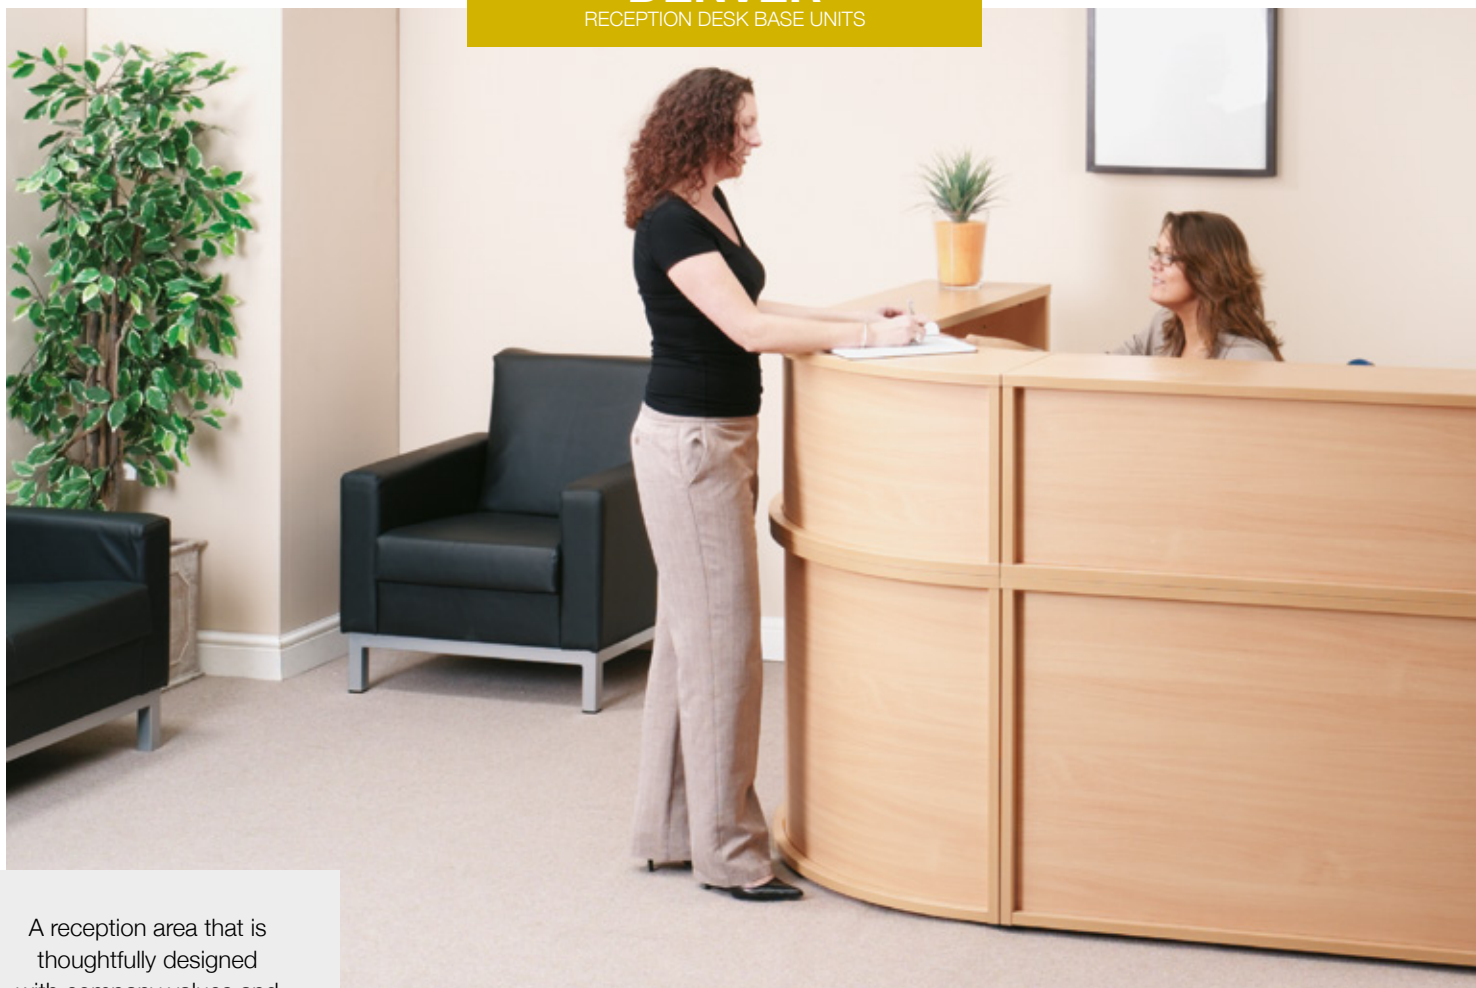

DENVER

RECEPTION DESK BASE UNITS

A reception area that is thoughtfully designed with company values and aesthetics in mind will help set the tone for what visitors can expect from the company.

Available in beech with optional white panels, Denver is a flexible modular unit that can be arranged in a variety of configurations with the base and top units to create a commanding reception feature that will make a lasting first impression.