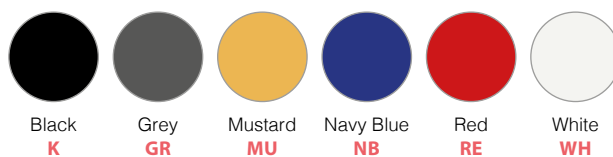

Code	Description	Band A	Band B	Band C	Band D	Band E
STR601C	Chrome sled frame	£400	£420	£440	£450	£465
STR604W	Natural oak frame	£421	£435	£446	£459	£471

Fabric Seat