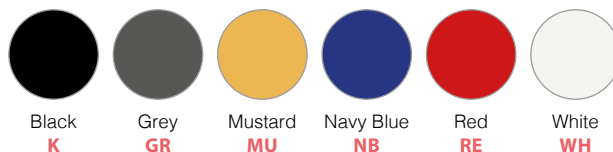

Code	Description	RRP
STR601C	Chrome sled frame	£300
STR604W	Natural oak frame	£361