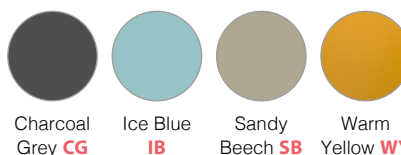

Roscoe wooden legs

The Roscoe high stool collection is a multi-tasker with a chic aesthetic that sets a new bar for plastic seating with an ingeniously simple design allows the back to flex, which encourages movement and relaxation. The wooden 4 leg option with supporting footrest enables the best stability and comfort.

Overall width **530**
Overall depth **480**
Overall height **1100**
Seat width **430**
Seat depth **370**
Seat height **760**
Back width **450**
Back height **340**

Code	Description	RRP	Band A	Band B	Band C	Band D	Band E
ROS01-HS	No arms	£585	£677	£708	£738	£769	£800
ROS01-HSA	Fixed arms	£630	£738	£769	£800	£830	£860

Seat pad