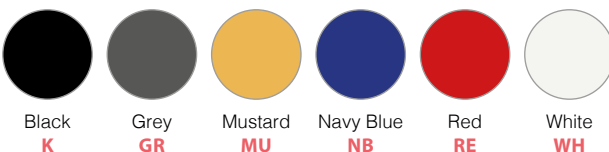

Strut

A simple design with a chic edge, the Strut family of multi-purpose chairs offer a solution for a variety of environments. Multiple base options and numerous vibrant shell colours make Strut the perfect, customisable choice for café and dining environments, or meeting spaces.

Overall width **450** (Sled **480**)
Overall depth **510** (Sled **530**)
Overall height **850**
Seat width **440**
Seat depth **380**
Seat height **450**
Back width **400**
Back height **380**

Code	Description	RRP
STR501C	Chrome sled frame	£252
STR502C	Chrome 4 leg frame	£252
STR504W	Natural oak frame	£257