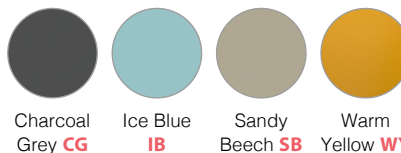

Roscoe metal legs

Roscoe's tapered contours and curved seat and back design deliver a refined aesthetic that is built for long-lasting function. Choose from 4 designer colors with coordinating matching arms, with or without seat pad, making them ideal for cafes, office kitchens, dining halls - anywhere elegant, durable seating is needed.

Overall width **530**
Overall depth **480**
Overall height **1100**
Seat width **430**
Seat depth **370**
Seat height **760**
Back width **450**
Back height **340**

Code	Description	RRP	Band A	Band B	Band C	Band D	Band E
ROS02-HS	No arms	£318	£401	£432	£462	£492	£524
ROS02-HSA	Fixed arms	£353	£432	£462	£492	£524	£554

Seat pad