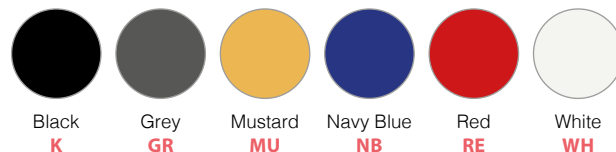

Strut upholstered

The deluxe Strut chair is a picture of elegance whilst providing you with a superb comfortable seat to complement the multi-coloured plastic back options. including a back rest. Versatile in appearance and function with 3 frame styles, these sleek chairs are both easy on the eye and easy on the body.

Overall width **450** (Sled **480**)
Overall depth **510** (Sled **530**)
Overall height **850**
Seat width **440**
Seat depth **380**
Seat height **450**
Back width **400**
Back height **380**

Code	Description	Band A	Band B	Band C	Band D	Band E
STR501C	Chrome sled frame	£350	£370	£380	£390	£410
STR502C	Chrome 4 leg frame	£350	£370	£380	£390	£410
STR504W	Natural oak frame	£360	£380	£390	£400	£420