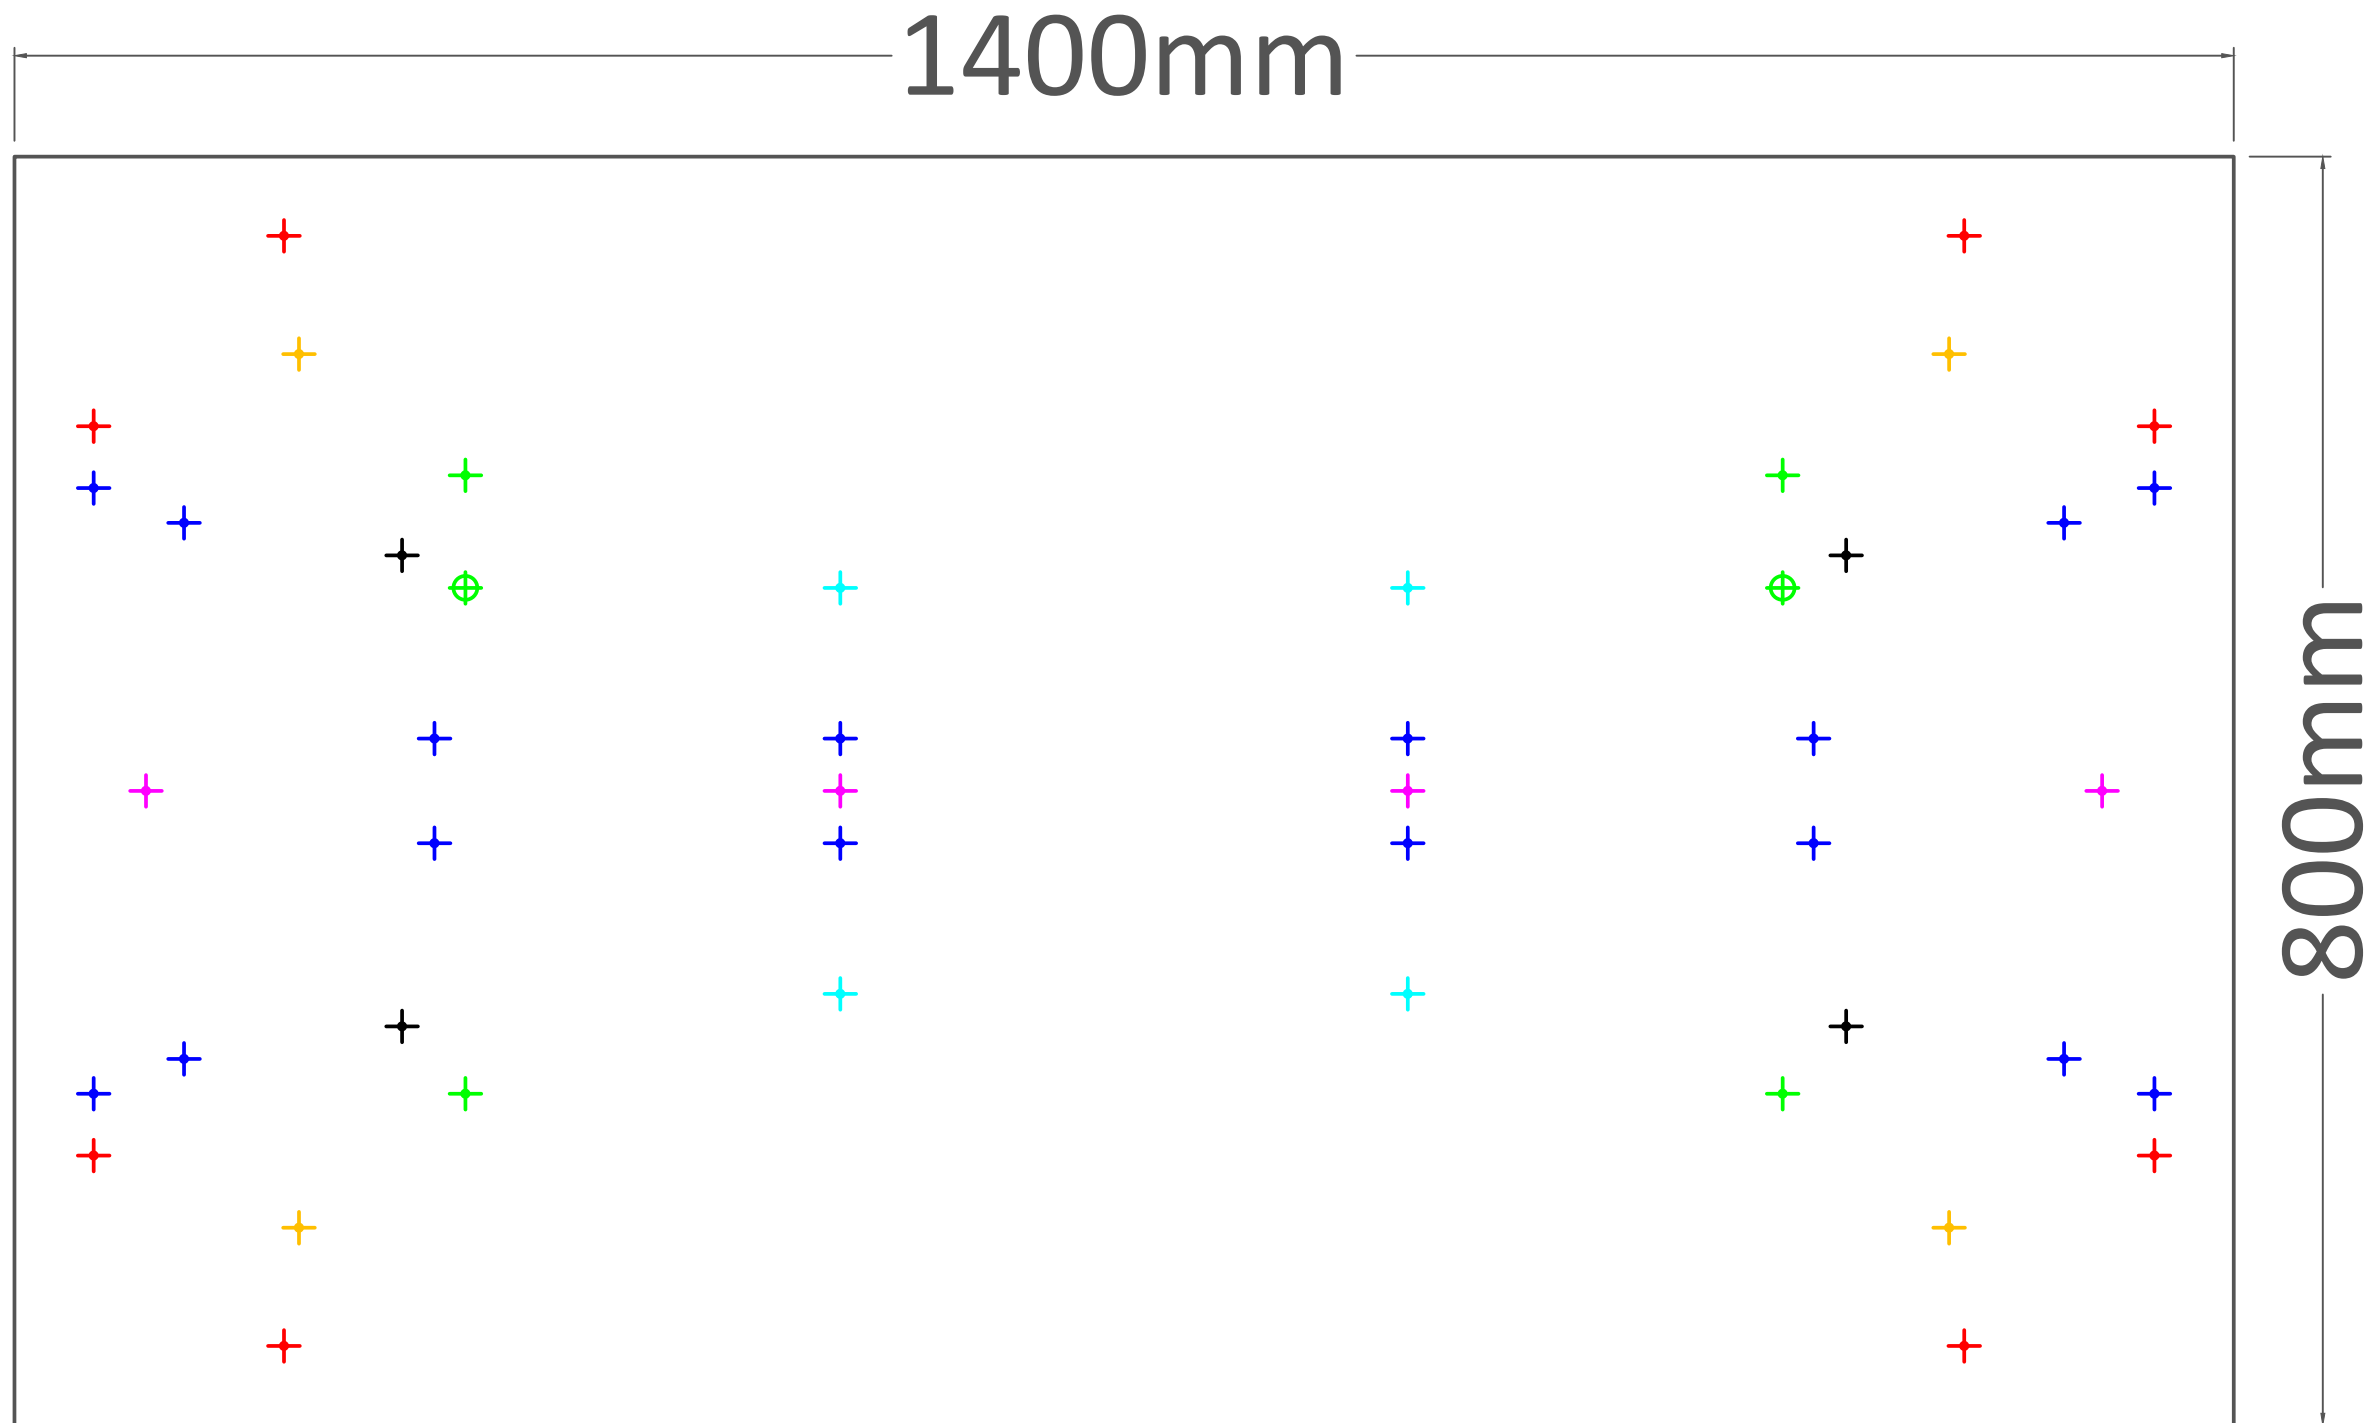

FLAT
ROUND
BASE
DINING
TABLE

TRUMPET
BASE
DINING
TABLE

PRODUCT INFORMATION SHEET

T148 Table Top

PLEASE REFER TO THE TABLE BASE GUIDE OVERLEAF TO MATCH YOUR TABLE BASE WITH THE PRE DRILLED GUIDE HOLES

PRODUCT INFORMATION SHEET

FLAT SQUARE BASE
DINING TABLE

FLAT ROUND BASE DINING
TABLE

PRODUCT INFORMATION SHEET

T188 Table Top

1800mm

800mm

PLEASE REFER TO THE TABLE BASE GUIDE OVERLEAF TO MATCH YOUR TABLE BASE WITH THE PRE DRILLED GUIDE HOLES