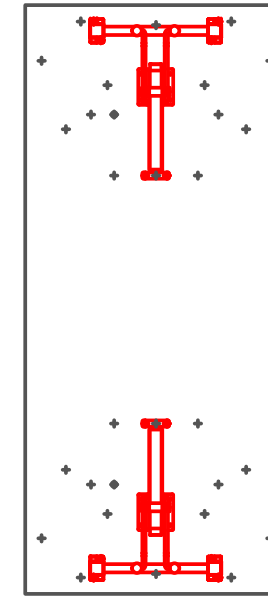

FLAT SQUARE BASE
DINING TABLE

FLAT ROUND BASE DINING
TABLE

PRODUCT INFORMATION SHEET

T188 Table Top

1800mm

800mm

PLEASE REFER TO THE TABLE BASE GUIDE OVERLEAF TO MATCH YOUR TABLE BASE WITH THE PRE DRILLED GUIDE HOLES

PRODUCT INFORMATION SHEET

T188 Table Top

DELUXE
FLIPTOP
TABLES

FLIPTOP
TABLE

DELUXE
FOLDING
TABLE

ROMA DINING
TABLE

PISA
DINING
TABLE

DELUXE RADIAL POST
LEG TABLE

TRUMPET BASE
DINING TABLE

FLAT SQUARE BASE
DINING TABLE

FLAT ROUND BASE DINING
TABLE