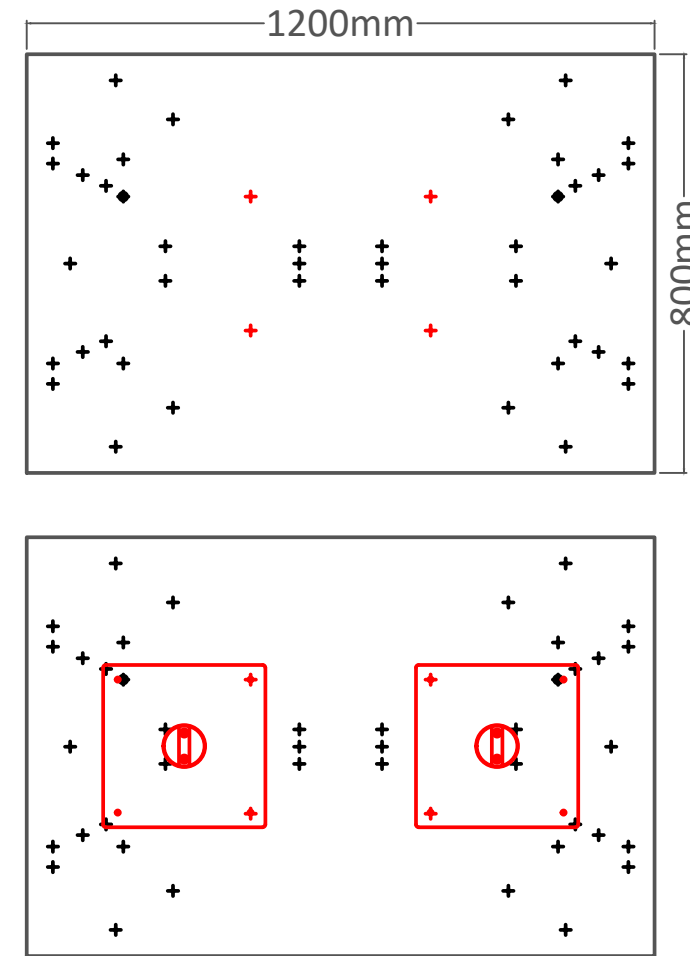

PLEASE REFER TO THE TABLE BASE GUIDE OVERLEAF TO MATCH YOUR TABLE BASE WITH THE PRE DRILLED GUIDE HOLES

PRODUCT INFORMATION SHEET

T128 Table Top

DELUXE
FLIPTOP
TABLES

FLIPTOP
TABLE

DELUXE
FOLDING
TABLE

ROMA DINING
TABLE

**FLIPTOP
TABLE**

**DELUXE
FOLDING
TABLE**

**DELUXE
RADIAL
POST LEG
TABLE**

PRODUCT INFORMATION SHEET

T128 Table Top

ROMA
DINING
TABLE

PISA
DINING
TABLE

FLAT
SQUARE
BASE
DINING
TABLE

FLAT
ROUND
BASE
DINING
TABLE

TRUMPET
BASE
DINING
TABLE

PRODUCT INFORMATION SHEET

T148 Table Top

PLEASE REFER TO THE TABLE BASE GUIDE OVERLEAF TO MATCH YOUR TABLE BASE WITH THE PRE DRILLED GUIDE HOLES

PRODUCT INFORMATION SHEET

FLAT SQUARE BASE
DINING TABLE

FLAT ROUND BASE DINING
TABLE

PRODUCT INFORMATION SHEET

T188 Table Top

1800mm

800mm

PLEASE REFER TO THE TABLE BASE GUIDE OVERLEAF TO MATCH YOUR TABLE BASE WITH THE PRE DRILLED GUIDE HOLES