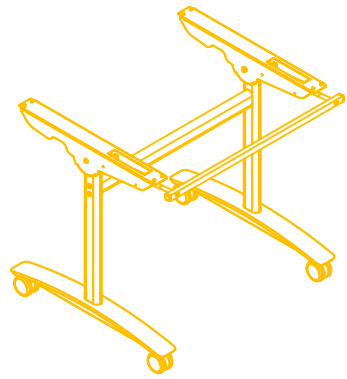

**FLIPTOP
TABLE**

**DELUXE
FOLDING
TABLE**

**DELUXE
RADIAL
POST LEG
TABLE**

PRODUCT INFORMATION SHEET

T128 Table Top

ROMA
DINING
TABLE

PISA
DINING
TABLE

FLAT
SQUARE
BASE
DINING
TABLE

FLAT
ROUND
BASE
DINING
TABLE

TRUMPET
BASE
DINING
TABLE

PRODUCT INFORMATION SHEET

T148 Table Top

PLEASE REFER TO THE TABLE BASE GUIDE OVERLEAF TO MATCH YOUR TABLE BASE WITH THE PRE DRILLED GUIDE HOLES

PRODUCT INFORMATION SHEET

T148 Table Top

DELUXE
FLIPTOP
TABLES

FLIPTOP
TABLE

DELUXE
FOLDING
TABLE

ROMA DINING
TABLE

PISA
DINING
TABLE

DELUXE RADIAL POST
LEG TABLE

TRUMPET BASE
DINING TABLE