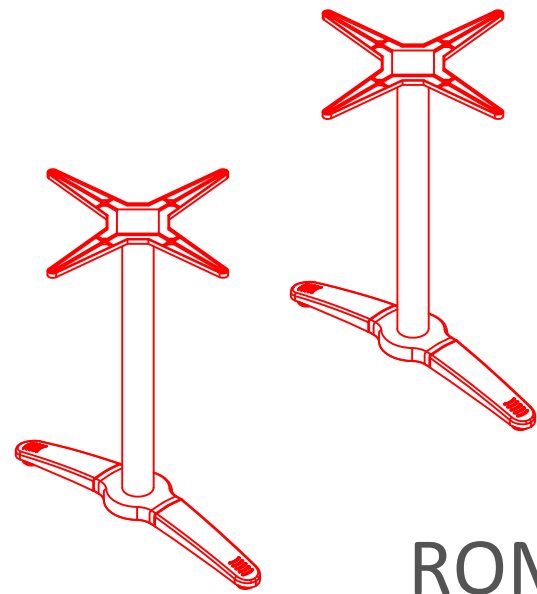

PISA
DINING
TABLE

DELUXE RADIAL POST
LEG TABLE

TRUMPET BASE
DINING TABLE

FLAT SQUARE BASE
DINING TABLE

FLAT ROUND BASE DINING
TABLE

PRODUCT INFORMATION SHEET

T128 Table Top

**DELUXE
FLIPTOP
TABLE**

**FLIPTOP
TABLE**

**DELUXE
FOLDING
TABLE**

**DELUXE
RADIAL
POST LEG
TABLE**

PRODUCT INFORMATION SHEET

T128 Table Top

ROMA
DINING
TABLE

PISA
DINING
TABLE

FLAT
SQUARE
BASE
DINING
TABLE

FLAT
ROUND
BASE
DINING
TABLE

TRUMPET
BASE
DINING
TABLE

PRODUCT INFORMATION SHEET

T148 Table Top

PLEASE REFER TO THE TABLE BASE GUIDE OVERLEAF TO MATCH YOUR TABLE BASE WITH THE PRE DRILLED GUIDE HOLES

PRODUCT INFORMATION SHEET