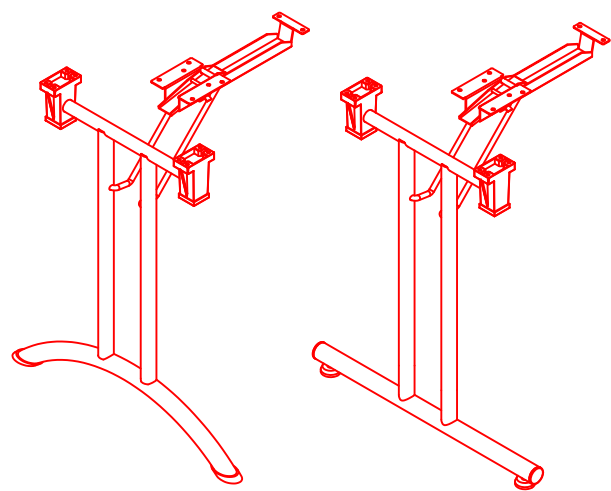

PLEASE REFER TO THE TABLE BASE GUIDE OVERLEAF TO MATCH YOUR TABLE BASE WITH THE PRE DRILLED GUIDE HOLES

PRODUCT INFORMATION SHEET

T128 Table Top

DELUXE
FLIPTOP
TABLES

FLIPTOP
TABLE

DELUXE
FOLDING
TABLE

ROMA DINING
TABLE

PISA
DINING
TABLE

DELUXE RADIAL POST
LEG TABLE

TRUMPET BASE
DINING TABLE

FLAT SQUARE BASE
DINING TABLE

FLAT ROUND BASE DINING
TABLE

PRODUCT INFORMATION SHEET

T128 Table Top

**DELUXE
FLIPTOP
TABLE**

**FLIPTOP
TABLE**

**DELUXE
FOLDING
TABLE**

**DELUXE
RADIAL
POST LEG
TABLE**

PRODUCT INFORMATION SHEET

T128 Table Top

ROMA
DINING
TABLE

PISA
DINING
TABLE

FLAT
SQUARE
BASE
DINING
TABLE

FLAT
ROUND
BASE
DINING
TABLE

TRUMPET
BASE
DINING
TABLE

PRODUCT INFORMATION SHEET

T148 Table Top

PLEASE REFER TO THE TABLE BASE GUIDE OVERLEAF TO MATCH YOUR TABLE BASE WITH THE PRE DRILLED GUIDE HOLES

PRODUCT INFORMATION SHEET