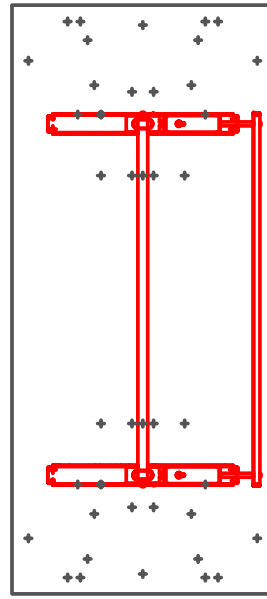

PRODUCT INFORMATION SHEET

T188 Table Top

DELUXE
FLIPTOP
TABLES