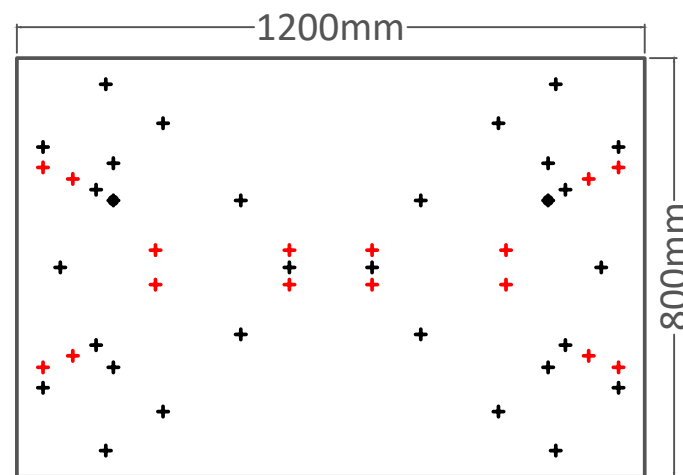

**DELUXE
RADIAL
POST LEG
TABLE**