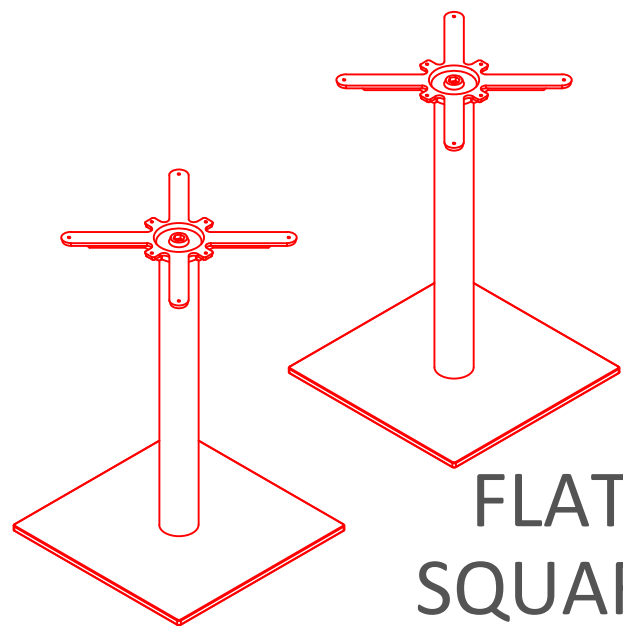

PISA
DINING
TABLE

DELUXE RADIAL POST
LEG TABLE

TRUMPET BASE
DINING TABLE

FLAT SQUARE BASE
DINING TABLE

FLAT ROUND BASE DINING
TABLE

PRODUCT INFORMATION SHEET

T128 Table Top

**DELUXE
FLIPTOP
TABLE**

**FLIPTOP
TABLE**

**DELUXE
FOLDING
TABLE**

**DELUXE
RADIAL
POST LEG
TABLE**

PRODUCT INFORMATION SHEET

T128 Table Top

ROMA
DINING
TABLE

PISA
DINING
TABLE

FLAT
SQUARE
BASE
DINING
TABLE

FLAT
ROUND
BASE
DINING
TABLE

TRUMPET
BASE
DINING
TABLE

PRODUCT INFORMATION SHEET

T148 Table Top

PLEASE REFER TO THE TABLE BASE GUIDE OVERLEAF TO MATCH YOUR TABLE BASE WITH THE PRE DRILLED GUIDE HOLES

PRODUCT INFORMATION SHEET