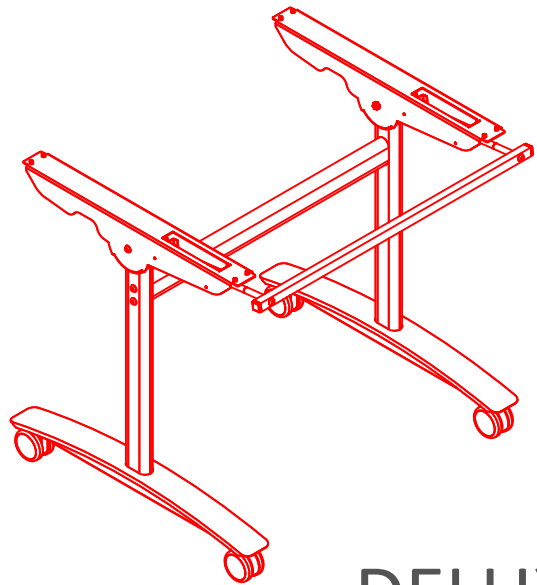

PLEASE REFER TO THE TABLE BASE GUIDE OVERLEAF TO MATCH YOUR TABLE BASE WITH THE PRE DRILLED GUIDE HOLES

PRODUCT INFORMATION SHEET

T128 Table Top

DELUXE
FLIPTOP
TABLES

FLIPTOP
TABLE

DELUXE
FOLDING
TABLE

ROMA DINING
TABLE

PISA
DINING
TABLE

DELUXE RADIAL POST
LEG TABLE

TRUMPET BASE
DINING TABLE

FLAT SQUARE BASE
DINING TABLE

FLAT ROUND BASE DINING
TABLE

PRODUCT INFORMATION SHEET

T128 Table Top

**DELUXE
FLIPTOP
TABLE**

**FLIPTOP
TABLE**

**DELUXE
FOLDING
TABLE**

**DELUXE
RADIAL
POST LEG
TABLE**

PRODUCT INFORMATION SHEET

T128 Table Top

ROMA
DINING
TABLE

PISA
DINING
TABLE

FLAT
SQUARE
BASE
DINING
TABLE

FLAT
ROUND
BASE
DINING
TABLE

TRUMPET
BASE
DINING
TABLE

PRODUCT INFORMATION SHEET

T148 Table Top

PLEASE REFER TO THE TABLE BASE GUIDE OVERLEAF TO MATCH YOUR TABLE BASE WITH THE PRE DRILLED GUIDE HOLES

PRODUCT INFORMATION SHEET