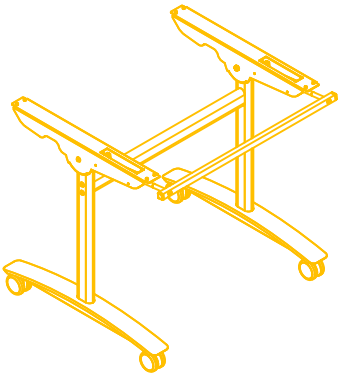

FLAT
ROUND
BASE
DINING
TABLE

TRUMPET
BASE
DINING
TABLE

PRODUCT INFORMATION SHEET

T148 Table Top

PLEASE REFER TO THE TABLE BASE GUIDE OVERLEAF TO MATCH YOUR TABLE BASE WITH THE PRE DRILLED GUIDE HOLES

PRODUCT INFORMATION SHEET

T148 Table Top

DELUXE
FLIPTOP
TABLES

FLIPTOP
TABLE

DELUXE
FOLDING
TABLE

ROMA DINING
TABLE

PISA
DINING
TABLE

DELUXE RADIAL POST
LEG TABLE

TRUMPET BASE
DINING TABLE

FLAT SQUARE BASE
DINING TABLE

FLAT ROUND BASE
DINING TABLE

PRODUCT INFORMATION SHEET

T168 Table Top

PLEASE REFER TO THE TABLE BASE GUIDE OVERLEAF TO MATCH YOUR TABLE BASE WITH THE PRE DRILLED GUIDE HOLES

PRODUCT INFORMATION SHEET

T168 Table Top

DELUXE
FLIPTOP
TABLES

FLIPTOP
TABLE

DELUXE
FOLDING
TABLE

ROMA DINING
TABLE

PISA
DINING
TABLE

DELUXE RADIAL POST
LEG TABLE

TRUMPET BASE
DINING TABLE