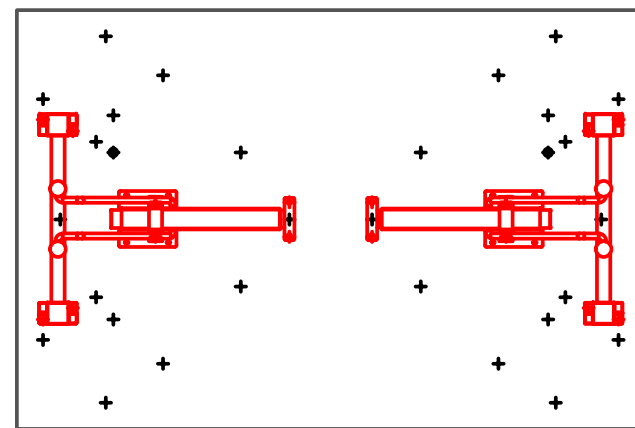

**DELUXE
RADIAL
POST LEG
TABLE**