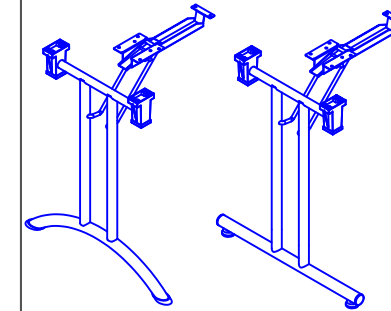

FLAT SQUARE BASE
DINING TABLE

FLAT ROUND BASE
DINING TABLE

PRODUCT INFORMATION SHEET

T168 Table Top

PLEASE REFER TO THE TABLE BASE GUIDE OVERLEAF TO MATCH YOUR TABLE BASE WITH THE PRE DRILLED GUIDE HOLES

PRODUCT INFORMATION SHEET

T168 Table Top

DELUXE
FLIPTOP
TABLES

FLIPTOP
TABLE

DELUXE
FOLDING
TABLE

ROMA DINING
TABLE

PISA
DINING
TABLE

DELUXE RADIAL POST
LEG TABLE

TRUMPET BASE
DINING TABLE

FLAT SQUARE BASE
DINING TABLE

FLAT ROUND BASE DINING
TABLE

PRODUCT INFORMATION SHEET

T188 Table Top

1800mm

800mm

PLEASE REFER TO THE TABLE BASE GUIDE OVERLEAF TO MATCH YOUR TABLE BASE WITH THE PRE DRILLED GUIDE HOLES