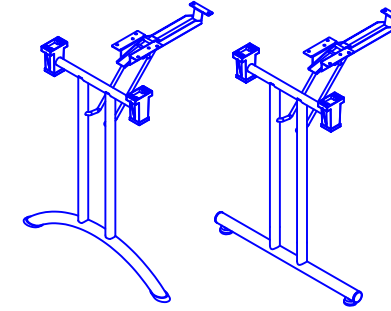

FLAT SQUARE BASE
DINING TABLE

FLAT ROUND BASE DINING
TABLE

PRODUCT INFORMATION SHEET

T188 Table Top

1800mm

800mm

PLEASE REFER TO THE TABLE BASE GUIDE OVERLEAF TO MATCH YOUR TABLE BASE WITH THE PRE DRILLED GUIDE HOLES

PRODUCT INFORMATION SHEET

T188 Table Top

DELUXE
FLIPTOP
TABLES

FLIPTOP
TABLE

DELUXE
FOLDING
TABLE

ROMA DINING
TABLE

PISA
DINING
TABLE

DELUXE RADIAL POST
LEG TABLE

TRUMPET BASE
DINING TABLE

FLAT SQUARE BASE
DINING TABLE

FLAT ROUND BASE DINING
TABLE