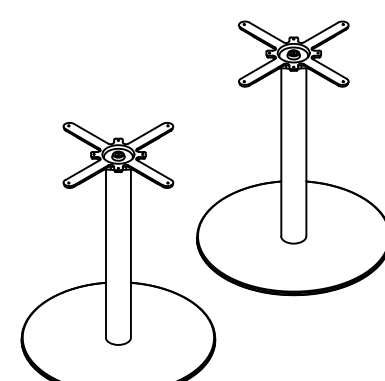

PLEASE REFER TO THE TABLE BASE GUIDE OVERLEAF TO MATCH YOUR TABLE BASE WITH THE PRE DRILLED GUIDE HOLES

PRODUCT INFORMATION SHEET

T128 Table Top

DELUXE
FLIPTOP
TABLES

FLIPTOP
TABLE

DELUXE
FOLDING
TABLE

ROMA DINING
TABLE

PISA
DINING
TABLE

DELUXE RADIAL POST
LEG TABLE

TRUMPET BASE
DINING TABLE

FLAT SQUARE BASE
DINING TABLE

FLAT ROUND BASE DINING
TABLE

PRODUCT INFORMATION SHEET

T128 Table Top

**DELUXE
FLIPTOP
TABLE**

**FLIPTOP
TABLE**

**DELUXE
FOLDING
TABLE**

**DELUXE
RADIAL
POST LEG
TABLE**

PRODUCT INFORMATION SHEET

T128 Table Top

ROMA
DINING
TABLE

PISA
DINING
TABLE

FLAT
SQUARE
BASE
DINING
TABLE

FLAT
ROUND
BASE
DINING
TABLE

TRUMPET
BASE
DINING
TABLE

PRODUCT INFORMATION SHEET

T148 Table Top

PLEASE REFER TO THE TABLE BASE GUIDE OVERLEAF TO MATCH YOUR TABLE BASE WITH THE PRE DRILLED GUIDE HOLES

PRODUCT INFORMATION SHEET