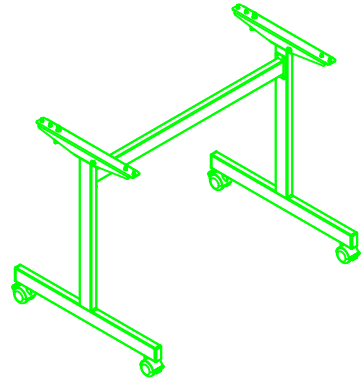

**FLIPTOP
TABLE**

**DELUXE
FOLDING
TABLE**

**DELUXE
RADIAL
POST LEG
TABLE**

PRODUCT INFORMATION SHEET

T128 Table Top

ROMA
DINING
TABLE

PISA
DINING
TABLE

FLAT
SQUARE
BASE
DINING
TABLE

FLAT
ROUND
BASE
DINING
TABLE

TRUMPET
BASE
DINING
TABLE

PRODUCT INFORMATION SHEET

T148 Table Top

PLEASE REFER TO THE TABLE BASE GUIDE OVERLEAF TO MATCH YOUR TABLE BASE WITH THE PRE DRILLED GUIDE HOLES

PRODUCT INFORMATION SHEET

T148 Table Top

DELUXE
FLIPTOP
TABLES

FLIPTOP
TABLE

DELUXE
FOLDING
TABLE

ROMA DINING
TABLE

PISA
DINING
TABLE

DELUXE RADIAL POST
LEG TABLE

TRUMPET BASE
DINING TABLE