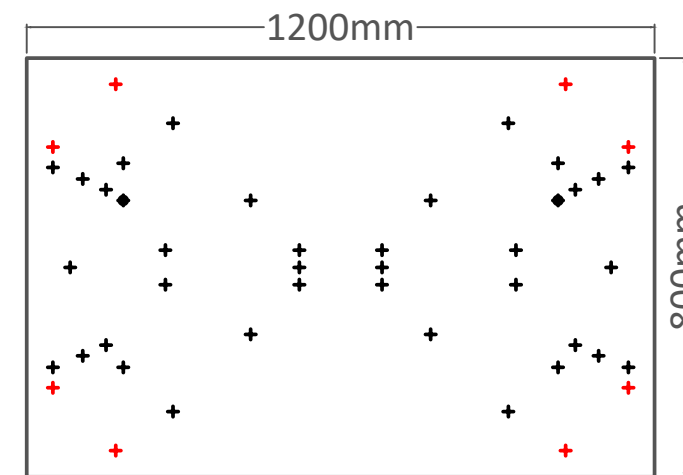

PRODUCT INFORMATION SHEET

T128 Table Top