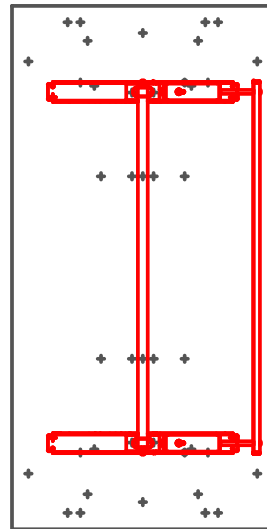

PRODUCT INFORMATION SHEET

T168 Table Top

DELUXE
FLIPTOP
TABLES