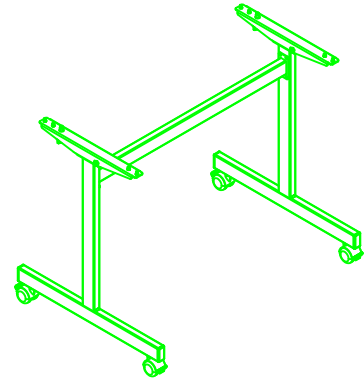

PLEASE REFER TO THE TABLE BASE GUIDE OVERLEAF TO MATCH YOUR TABLE BASE WITH THE PRE DRILLED GUIDE HOLES

PRODUCT INFORMATION SHEET

T128 Table Top

DELUXE
FLIPTOP
TABLES

FLIPTOP
TABLE

DELUXE
FOLDING
TABLE

ROMA DINING
TABLE

PISA
DINING
TABLE

DELUXE RADIAL POST
LEG TABLE

TRUMPET BASE
DINING TABLE

FLAT SQUARE BASE
DINING TABLE

FLAT ROUND BASE DINING
TABLE

PRODUCT INFORMATION SHEET

T128 Table Top

**DELUXE
FLIPTOP
TABLE**

**FLIPTOP
TABLE**

**DELUXE
FOLDING
TABLE**

**DELUXE
RADIAL
POST LEG
TABLE**

PRODUCT INFORMATION SHEET

T128 Table Top

ROMA
DINING
TABLE

PISA
DINING
TABLE

FLAT
SQUARE
BASE
DINING
TABLE

FLAT
ROUND
BASE
DINING
TABLE

TRUMPET
BASE
DINING
TABLE

PRODUCT INFORMATION SHEET

T148 Table Top

PLEASE REFER TO THE TABLE BASE GUIDE OVERLEAF TO MATCH YOUR TABLE BASE WITH THE PRE DRILLED GUIDE HOLES

PRODUCT INFORMATION SHEET