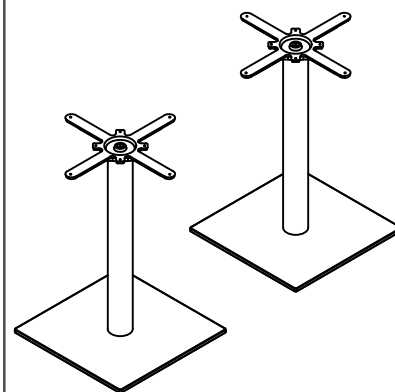

FLAT SQUARE BASE
DINING TABLE

FLAT ROUND BASE
DINING TABLE

PRODUCT INFORMATION SHEET

T168 Table Top

PLEASE REFER TO THE TABLE BASE GUIDE OVERLEAF TO MATCH YOUR TABLE BASE WITH THE PRE DRILLED GUIDE HOLES

PRODUCT INFORMATION SHEET

T168 Table Top

DELUXE
FLIPTOP
TABLES

FLIPTOP
TABLE

DELUXE
FOLDING
TABLE

ROMA DINING
TABLE

PISA
DINING
TABLE

DELUXE RADIAL POST
LEG TABLE

TRUMPET BASE
DINING TABLE

FLAT SQUARE BASE
DINING TABLE

FLAT ROUND BASE DINING
TABLE

PRODUCT INFORMATION SHEET

T188 Table Top

1800mm

800mm

PLEASE REFER TO THE TABLE BASE GUIDE OVERLEAF TO MATCH YOUR TABLE BASE WITH THE PRE DRILLED GUIDE HOLES