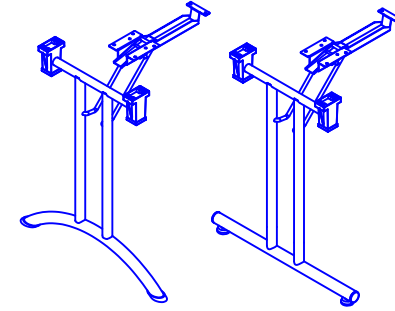

FLAT
ROUND
BASE
DINING
TABLE

TRUMPET
BASE
DINING
TABLE

PRODUCT INFORMATION SHEET

T148 Table Top

PLEASE REFER TO THE TABLE BASE GUIDE OVERLEAF TO MATCH YOUR TABLE BASE WITH THE PRE DRILLED GUIDE HOLES

PRODUCT INFORMATION SHEET

T148 Table Top

DELUXE
FLIPTOP
TABLES

FLIPTOP
TABLE

DELUXE
FOLDING
TABLE

ROMA DINING
TABLE

PISA
DINING
TABLE

DELUXE RADIAL POST
LEG TABLE

TRUMPET BASE
DINING TABLE

FLAT SQUARE BASE
DINING TABLE

FLAT ROUND BASE
DINING TABLE

PRODUCT INFORMATION SHEET

T168 Table Top

PLEASE REFER TO THE TABLE BASE GUIDE OVERLEAF TO MATCH YOUR TABLE BASE WITH THE PRE DRILLED GUIDE HOLES

PRODUCT INFORMATION SHEET