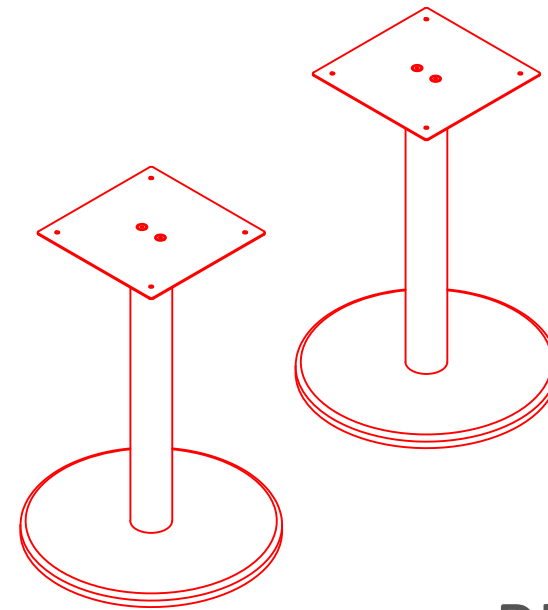

PISA
DINING
TABLE

DELUXE RADIAL POST
LEG TABLE

TRUMPET BASE
DINING TABLE

FLAT SQUARE BASE
DINING TABLE

FLAT ROUND BASE DINING
TABLE

PRODUCT INFORMATION SHEET

T128 Table Top

**DELUXE
FLIPTOP
TABLE**

**FLIPTOP
TABLE**

**DELUXE
FOLDING
TABLE**

**DELUXE
RADIAL
POST LEG
TABLE**

PRODUCT INFORMATION SHEET

T128 Table Top

ROMA
DINING
TABLE

PISA
DINING
TABLE

FLAT
SQUARE
BASE
DINING
TABLE

FLAT
ROUND
BASE
DINING
TABLE

TRUMPET
BASE
DINING
TABLE

PRODUCT INFORMATION SHEET

T148 Table Top

PLEASE REFER TO THE TABLE BASE GUIDE OVERLEAF TO MATCH YOUR TABLE BASE WITH THE PRE DRILLED GUIDE HOLES

PRODUCT INFORMATION SHEET

FLAT SQUARE BASE
DINING TABLE

FLAT ROUND BASE DINING
TABLE

PRODUCT INFORMATION SHEET

T188 Table Top

1800mm

800mm

PLEASE REFER TO THE TABLE BASE GUIDE OVERLEAF TO MATCH YOUR TABLE BASE WITH THE PRE DRILLED GUIDE HOLES