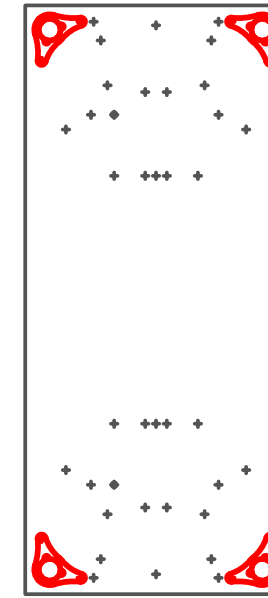

FLAT SQUARE BASE
DINING TABLE

FLAT ROUND BASE
DINING TABLE

PRODUCT INFORMATION SHEET

T168 Table Top

PLEASE REFER TO THE TABLE BASE GUIDE OVERLEAF TO MATCH YOUR TABLE BASE WITH THE PRE DRILLED GUIDE HOLES

PRODUCT INFORMATION SHEET

FLAT SQUARE BASE
DINING TABLE

FLAT ROUND BASE DINING
TABLE

PRODUCT INFORMATION SHEET

T188 Table Top

1800mm

800mm

PLEASE REFER TO THE TABLE BASE GUIDE OVERLEAF TO MATCH YOUR TABLE BASE WITH THE PRE DRILLED GUIDE HOLES

PRODUCT INFORMATION SHEET

T188 Table Top

DELUXE
FLIPTOP
TABLES

FLIPTOP
TABLE

DELUXE
FOLDING
TABLE

ROMA DINING
TABLE

PISA
DINING
TABLE

DELUXE RADIAL POST
LEG TABLE

TRUMPET BASE
DINING TABLE

FLAT SQUARE BASE
DINING TABLE

FLAT ROUND BASE DINING
TABLE