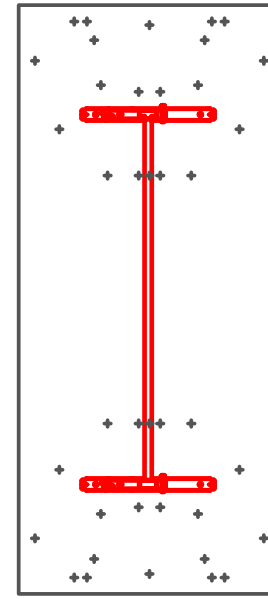

FLIPTOP
TABLE