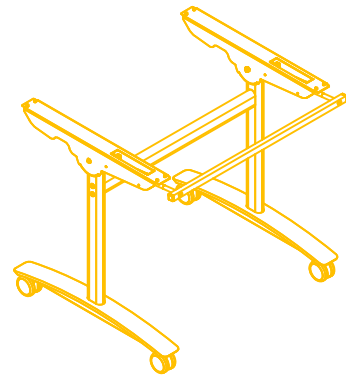

PLEASE REFER TO THE TABLE BASE GUIDE OVERLEAF TO MATCH YOUR TABLE BASE WITH THE PRE DRILLED GUIDE HOLES

PRODUCT INFORMATION SHEET

T128 Table Top

DELUXE
FLIPTOP
TABLES

FLIPTOP
TABLE

DELUXE
FOLDING
TABLE

ROMA DINING
TABLE

PISA
DINING
TABLE

DELUXE RADIAL POST
LEG TABLE

TRUMPET BASE
DINING TABLE

FLAT SQUARE BASE
DINING TABLE

FLAT ROUND BASE DINING
TABLE

PRODUCT INFORMATION SHEET

T128 Table Top

**DELUXE
FLIPTOP
TABLE**

FLAT
ROUND
BASE
DINING
TABLE

TRUMPET
BASE
DINING
TABLE

PRODUCT INFORMATION SHEET

T148 Table Top

PLEASE REFER TO THE TABLE BASE GUIDE OVERLEAF TO MATCH YOUR TABLE BASE WITH THE PRE DRILLED GUIDE HOLES

PRODUCT INFORMATION SHEET