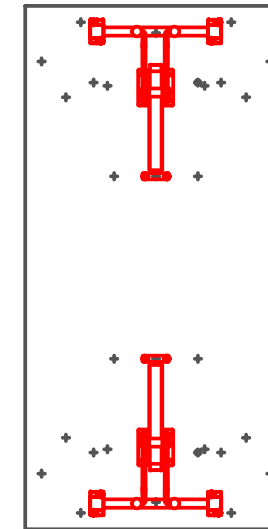

FLAT SQUARE BASE
DINING TABLE

FLAT ROUND BASE
DINING TABLE

PRODUCT INFORMATION SHEET

T168 Table Top

PLEASE REFER TO THE TABLE BASE GUIDE OVERLEAF TO MATCH YOUR TABLE BASE WITH THE PRE DRILLED GUIDE HOLES

PRODUCT INFORMATION SHEET

T168 Table Top

DELUXE
FLIPTOP
TABLES

FLIPTOP
TABLE

DELUXE
FOLDING
TABLE

ROMA DINING
TABLE

PISA
DINING
TABLE

DELUXE RADIAL POST
LEG TABLE

TRUMPET BASE
DINING TABLE

FLAT SQUARE BASE
DINING TABLE

FLAT ROUND BASE DINING
TABLE

PRODUCT INFORMATION SHEET

T188 Table Top

1800mm

800mm

PLEASE REFER TO THE TABLE BASE GUIDE OVERLEAF TO MATCH YOUR TABLE BASE WITH THE PRE DRILLED GUIDE HOLES