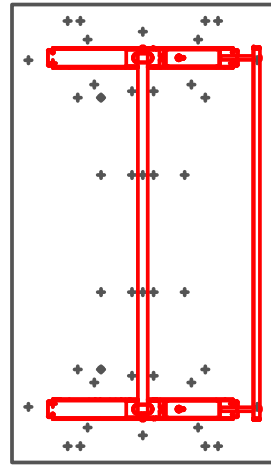

PRODUCT INFORMATION SHEET

T148 Table Top

DELUXE
FLIPTOP
TABLES