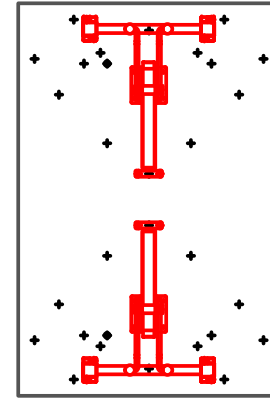

PLEASE REFER TO THE TABLE BASE GUIDE OVERLEAF TO MATCH YOUR TABLE BASE WITH THE PRE DRILLED GUIDE HOLES

PRODUCT INFORMATION SHEET

T128 Table Top

DELUXE
FLIPTOP
TABLES

FLIPTOP
TABLE

DELUXE
FOLDING
TABLE

ROMA DINING
TABLE

PISA
DINING
TABLE

DELUXE RADIAL POST
LEG TABLE

TRUMPET BASE
DINING TABLE

FLAT SQUARE BASE
DINING TABLE

FLAT ROUND BASE DINING
TABLE

PRODUCT INFORMATION SHEET

T128 Table Top

**DELUXE
FLIPTOP
TABLE**

FLAT
ROUND
BASE
DINING
TABLE

TRUMPET
BASE
DINING
TABLE

PRODUCT INFORMATION SHEET

T148 Table Top

PLEASE REFER TO THE TABLE BASE GUIDE OVERLEAF TO MATCH YOUR TABLE BASE WITH THE PRE DRILLED GUIDE HOLES

PRODUCT INFORMATION SHEET