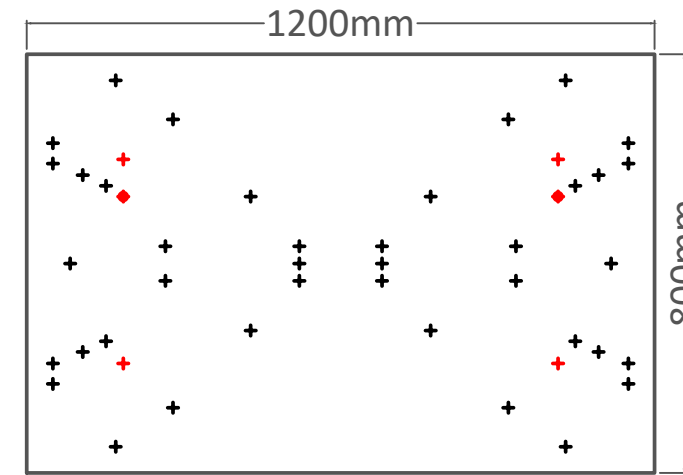

**DELUXE
FOLDING
TABLE**