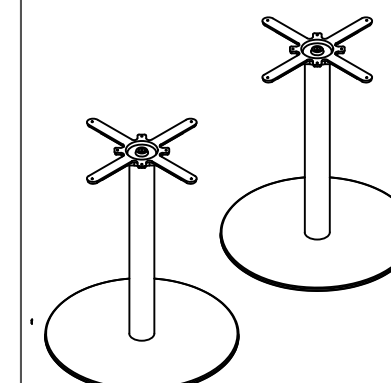

FLAT SQUARE BASE
DINING TABLE

FLAT ROUND BASE
DINING TABLE

PRODUCT INFORMATION SHEET

T168 Table Top

PLEASE REFER TO THE TABLE BASE GUIDE OVERLEAF TO MATCH YOUR TABLE BASE WITH THE PRE DRILLED GUIDE HOLES

PRODUCT INFORMATION SHEET

T168 Table Top

DELUXE
FLIPTOP
TABLES

FLIPTOP
TABLE

DELUXE
FOLDING
TABLE

ROMA DINING
TABLE

PISA
DINING
TABLE

DELUXE RADIAL POST
LEG TABLE

TRUMPET BASE
DINING TABLE

FLAT SQUARE BASE
DINING TABLE

FLAT ROUND BASE DINING
TABLE

PRODUCT INFORMATION SHEET

T188 Table Top

1800mm

800mm

PLEASE REFER TO THE TABLE BASE GUIDE OVERLEAF TO MATCH YOUR TABLE BASE WITH THE PRE DRILLED GUIDE HOLES