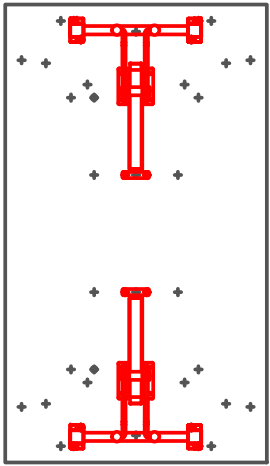

FLAT
ROUND
BASE
DINING
TABLE

TRUMPET
BASE
DINING
TABLE

PRODUCT INFORMATION SHEET

T148 Table Top

PLEASE REFER TO THE TABLE BASE GUIDE OVERLEAF TO MATCH YOUR TABLE BASE WITH THE PRE DRILLED GUIDE HOLES

PRODUCT INFORMATION SHEET

T148 Table Top

DELUXE
FLIPTOP
TABLES

FLIPTOP
TABLE

DELUXE
FOLDING
TABLE

ROMA DINING
TABLE

PISA
DINING
TABLE

DELUXE RADIAL POST
LEG TABLE

TRUMPET BASE
DINING TABLE

FLAT SQUARE BASE
DINING TABLE

FLAT ROUND BASE
DINING TABLE

PRODUCT INFORMATION SHEET

T168 Table Top

PLEASE REFER TO THE TABLE BASE GUIDE OVERLEAF TO MATCH YOUR TABLE BASE WITH THE PRE DRILLED GUIDE HOLES

PRODUCT INFORMATION SHEET