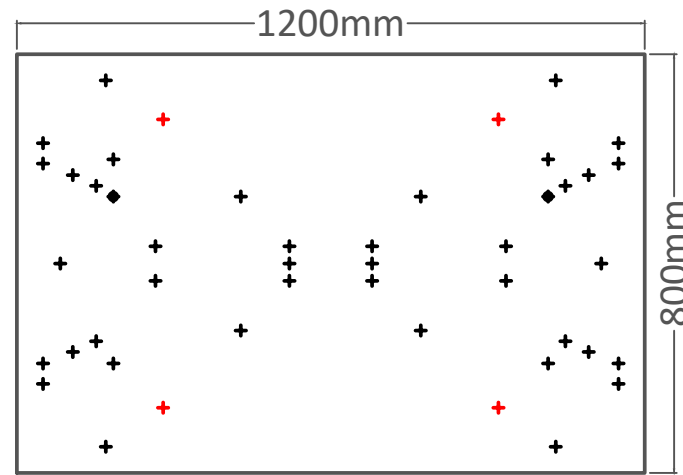

PLEASE REFER TO THE TABLE BASE GUIDE OVERLEAF TO MATCH YOUR TABLE BASE WITH THE PRE DRILLED GUIDE HOLES

PRODUCT INFORMATION SHEET

T128 Table Top

DELUXE
FLIPTOP
TABLES

FLIPTOP
TABLE

DELUXE
FOLDING
TABLE

ROMA DINING
TABLE

PISA
DINING
TABLE

DELUXE RADIAL POST
LEG TABLE

TRUMPET BASE
DINING TABLE

FLAT SQUARE BASE
DINING TABLE

FLAT ROUND BASE DINING
TABLE

PRODUCT INFORMATION SHEET

T128 Table Top

**DELUXE
FLIPTOP
TABLE**