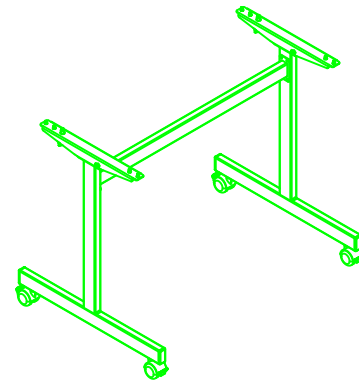

PISA
DINING
TABLE

FLIPTOP
TABLE