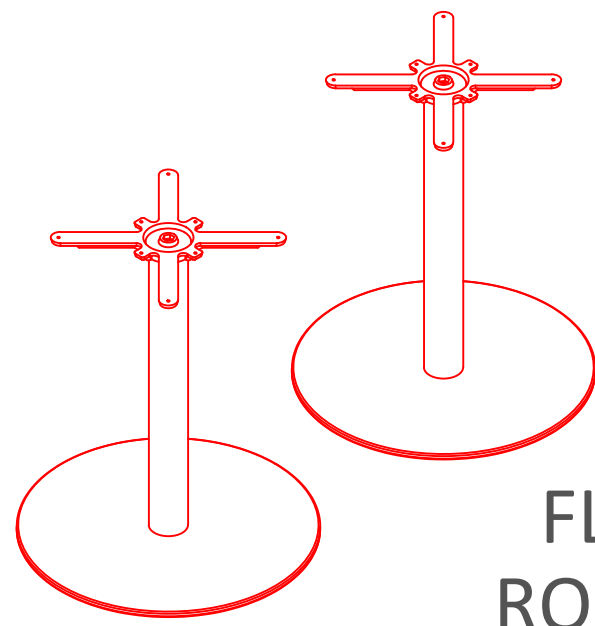

PISA
DINING
TABLE

DELUXE RADIAL POST
LEG TABLE

TRUMPET BASE
DINING TABLE

FLAT SQUARE BASE
DINING TABLE

FLAT ROUND BASE DINING
TABLE

PRODUCT INFORMATION SHEET

T128 Table Top

**DELUXE
FLIPTOP
TABLE**

**FLIPTOP
TABLE**

**DELUXE
FOLDING
TABLE**

**DELUXE
RADIAL
POST LEG
TABLE**

PRODUCT INFORMATION SHEET

T128 Table Top

ROMA
DINING
TABLE

PISA
DINING
TABLE

FLAT
SQUARE
BASE
DINING
TABLE

FLAT
ROUND
BASE
DINING
TABLE

TRUMPET
BASE
DINING
TABLE

PRODUCT INFORMATION SHEET

T148 Table Top

PLEASE REFER TO THE TABLE BASE GUIDE OVERLEAF TO MATCH YOUR TABLE BASE WITH THE PRE DRILLED GUIDE HOLES

PRODUCT INFORMATION SHEET

FLAT SQUARE BASE
DINING TABLE

FLAT ROUND BASE
DINING TABLE

PRODUCT INFORMATION SHEET

T168 Table Top

PLEASE REFER TO THE TABLE BASE GUIDE OVERLEAF TO MATCH YOUR TABLE BASE WITH THE PRE DRILLED GUIDE HOLES

PRODUCT INFORMATION SHEET