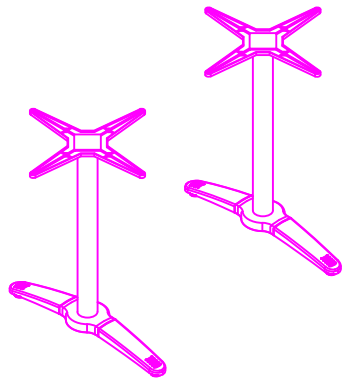

FLAT
ROUND
BASE
DINING
TABLE

TRUMPET
BASE
DINING
TABLE

PRODUCT INFORMATION SHEET

T148 Table Top

PLEASE REFER TO THE TABLE BASE GUIDE OVERLEAF TO MATCH YOUR TABLE BASE WITH THE PRE DRILLED GUIDE HOLES

PRODUCT INFORMATION SHEET

T148 Table Top

DELUXE
FLIPTOP
TABLES

FLIPTOP
TABLE

DELUXE
FOLDING
TABLE

ROMA DINING
TABLE

PISA
DINING
TABLE

DELUXE RADIAL POST
LEG TABLE

TRUMPET BASE
DINING TABLE

FLAT SQUARE BASE
DINING TABLE

FLAT ROUND BASE
DINING TABLE

PRODUCT INFORMATION SHEET

T168 Table Top

PLEASE REFER TO THE TABLE BASE GUIDE OVERLEAF TO MATCH YOUR TABLE BASE WITH THE PRE DRILLED GUIDE HOLES

PRODUCT INFORMATION SHEET