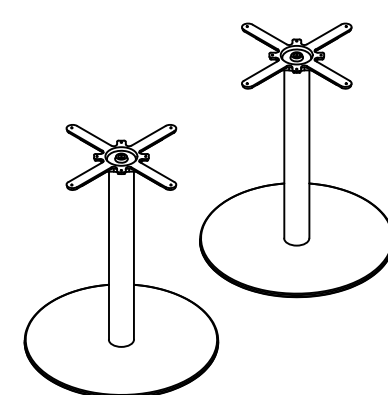

FLAT
ROUND
BASE
DINING
TABLE

TRUMPET
BASE
DINING
TABLE

PRODUCT INFORMATION SHEET

T148 Table Top

PLEASE REFER TO THE TABLE BASE GUIDE OVERLEAF TO MATCH YOUR TABLE BASE WITH THE PRE DRILLED GUIDE HOLES

PRODUCT INFORMATION SHEET

T148 Table Top

DELUXE
FLIPTOP
TABLES

FLIPTOP
TABLE

DELUXE
FOLDING
TABLE

ROMA DINING
TABLE

PISA
DINING
TABLE

DELUXE RADIAL POST
LEG TABLE

TRUMPET BASE
DINING TABLE

FLAT SQUARE BASE
DINING TABLE

FLAT ROUND BASE
DINING TABLE

PRODUCT INFORMATION SHEET

T168 Table Top

PLEASE REFER TO THE TABLE BASE GUIDE OVERLEAF TO MATCH YOUR TABLE BASE WITH THE PRE DRILLED GUIDE HOLES

PRODUCT INFORMATION SHEET