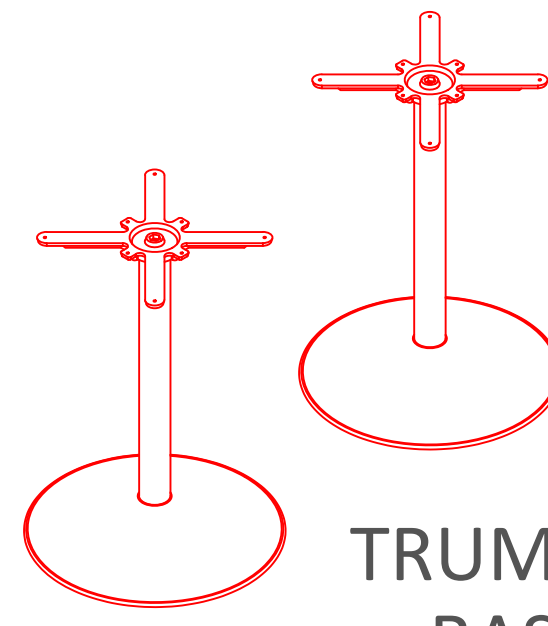

PISA
DINING
TABLE

DELUXE RADIAL POST
LEG TABLE

TRUMPET BASE
DINING TABLE

FLAT SQUARE BASE
DINING TABLE

FLAT ROUND BASE DINING
TABLE

PRODUCT INFORMATION SHEET

T128 Table Top

**DELUXE
FLIPTOP
TABLE**

**FLIPTOP
TABLE**

**DELUXE
FOLDING
TABLE**

**DELUXE
RADIAL
POST LEG
TABLE**

PRODUCT INFORMATION SHEET

T128 Table Top

ROMA
DINING
TABLE

PISA
DINING
TABLE

FLAT
SQUARE
BASE
DINING
TABLE

FLAT
ROUND
BASE
DINING
TABLE

TRUMPET
BASE
DINING
TABLE

PRODUCT INFORMATION SHEET

T148 Table Top

PLEASE REFER TO THE TABLE BASE GUIDE OVERLEAF TO MATCH YOUR TABLE BASE WITH THE PRE DRILLED GUIDE HOLES

PRODUCT INFORMATION SHEET