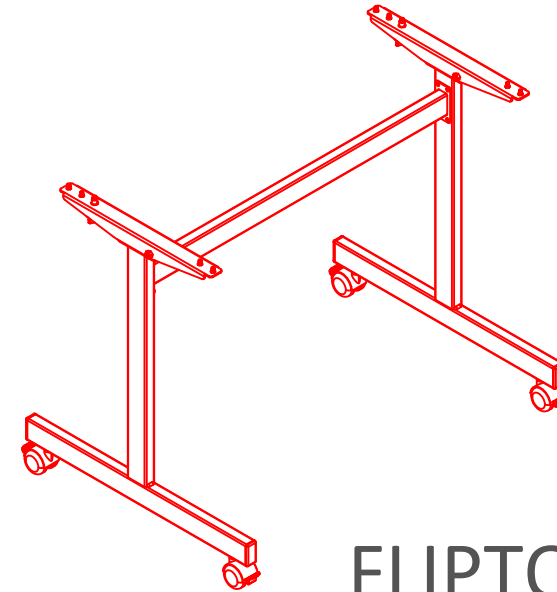

PISA
DINING
TABLE

DELUXE RADIAL POST
LEG TABLE

TRUMPET BASE
DINING TABLE

FLAT SQUARE BASE
DINING TABLE

FLAT ROUND BASE DINING
TABLE

PRODUCT INFORMATION SHEET

T128 Table Top

**DELUXE
FLIPTOP
TABLE**

**FLIPTOP
TABLE**

**DELUXE
FOLDING
TABLE**

**DELUXE
RADIAL
POST LEG
TABLE**

PRODUCT INFORMATION SHEET

T128 Table Top

ROMA
DINING
TABLE

PISA
DINING
TABLE

FLAT
SQUARE
BASE
DINING
TABLE

FLAT
ROUND
BASE
DINING
TABLE

TRUMPET
BASE
DINING
TABLE

PRODUCT INFORMATION SHEET

T148 Table Top

PLEASE REFER TO THE TABLE BASE GUIDE OVERLEAF TO MATCH YOUR TABLE BASE WITH THE PRE DRILLED GUIDE HOLES

PRODUCT INFORMATION SHEET