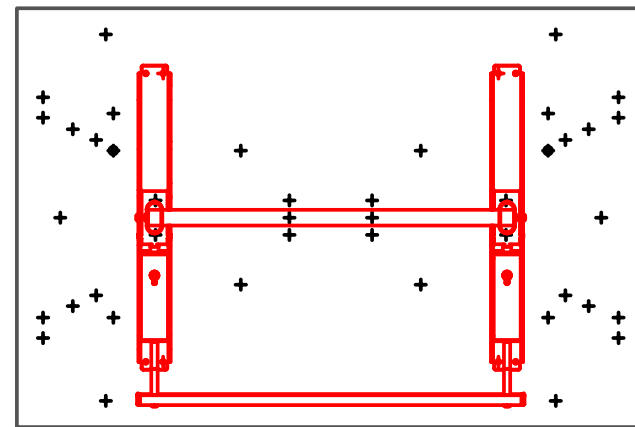

PISA
DINING
TABLE

DELUXE RADIAL POST
LEG TABLE

TRUMPET BASE
DINING TABLE

FLAT SQUARE BASE
DINING TABLE

FLAT ROUND BASE DINING
TABLE

PRODUCT INFORMATION SHEET

T128 Table Top

**DELUXE
FLIPTOP
TABLE**