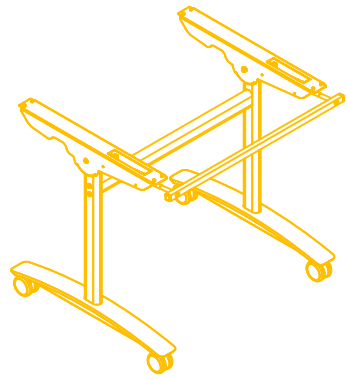

T168 Table Top

DELUXE
FLIPTOP
TABLES

FLIPTOP
TABLE

DELUXE
FOLDING
TABLE

ROMA DINING
TABLE

PISA
DINING
TABLE

DELUXE RADIAL POST
LEG TABLE

TRUMPET BASE
DINING TABLE

FLAT SQUARE BASE
DINING TABLE

FLAT ROUND BASE DINING
TABLE

PRODUCT INFORMATION SHEET

T188 Table Top

1800mm

800mm

PLEASE REFER TO THE TABLE BASE GUIDE OVERLEAF TO MATCH YOUR TABLE BASE WITH THE PRE DRILLED GUIDE HOLES

PRODUCT INFORMATION SHEET

T188 Table Top

DELUXE
FLIPTOP
TABLES

FLIPTOP
TABLE

DELUXE
FOLDING
TABLE

ROMA DINING
TABLE

PISA
DINING
TABLE

DELUXE RADIAL POST
LEG TABLE