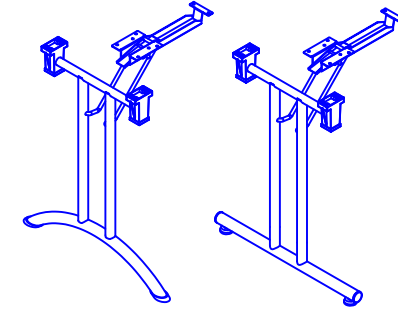

PLEASE REFER TO THE TABLE BASE GUIDE OVERLEAF TO MATCH YOUR TABLE BASE WITH THE PRE DRILLED GUIDE HOLES

PRODUCT INFORMATION SHEET

T128 Table Top

DELUXE
FLIPTOP
TABLES

FLIPTOP
TABLE

DELUXE
FOLDING
TABLE

ROMA DINING
TABLE

PISA
DINING
TABLE

DELUXE RADIAL POST
LEG TABLE

TRUMPET BASE
DINING TABLE

FLAT SQUARE BASE
DINING TABLE

FLAT ROUND BASE DINING
TABLE

PRODUCT INFORMATION SHEET

T128 Table Top

**DELUXE
FLIPTOP
TABLE**