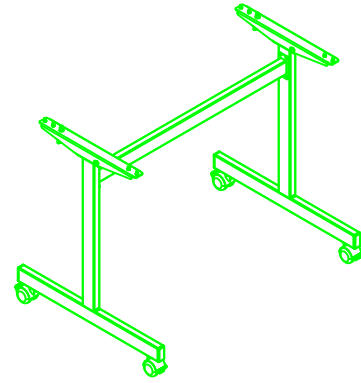

FLAT SQUARE BASE
DINING TABLE

FLAT ROUND BASE DINING
TABLE

PRODUCT INFORMATION SHEET

T188 Table Top

1800mm

800mm

PLEASE REFER TO THE TABLE BASE GUIDE OVERLEAF TO MATCH YOUR TABLE BASE WITH THE PRE DRILLED GUIDE HOLES

PRODUCT INFORMATION SHEET

T188 Table Top

DELUXE
FLIPTOP
TABLES

FLIPTOP
TABLE

DELUXE
FOLDING
TABLE

ROMA DINING
TABLE

PISA
DINING
TABLE

DELUXE RADIAL POST
LEG TABLE