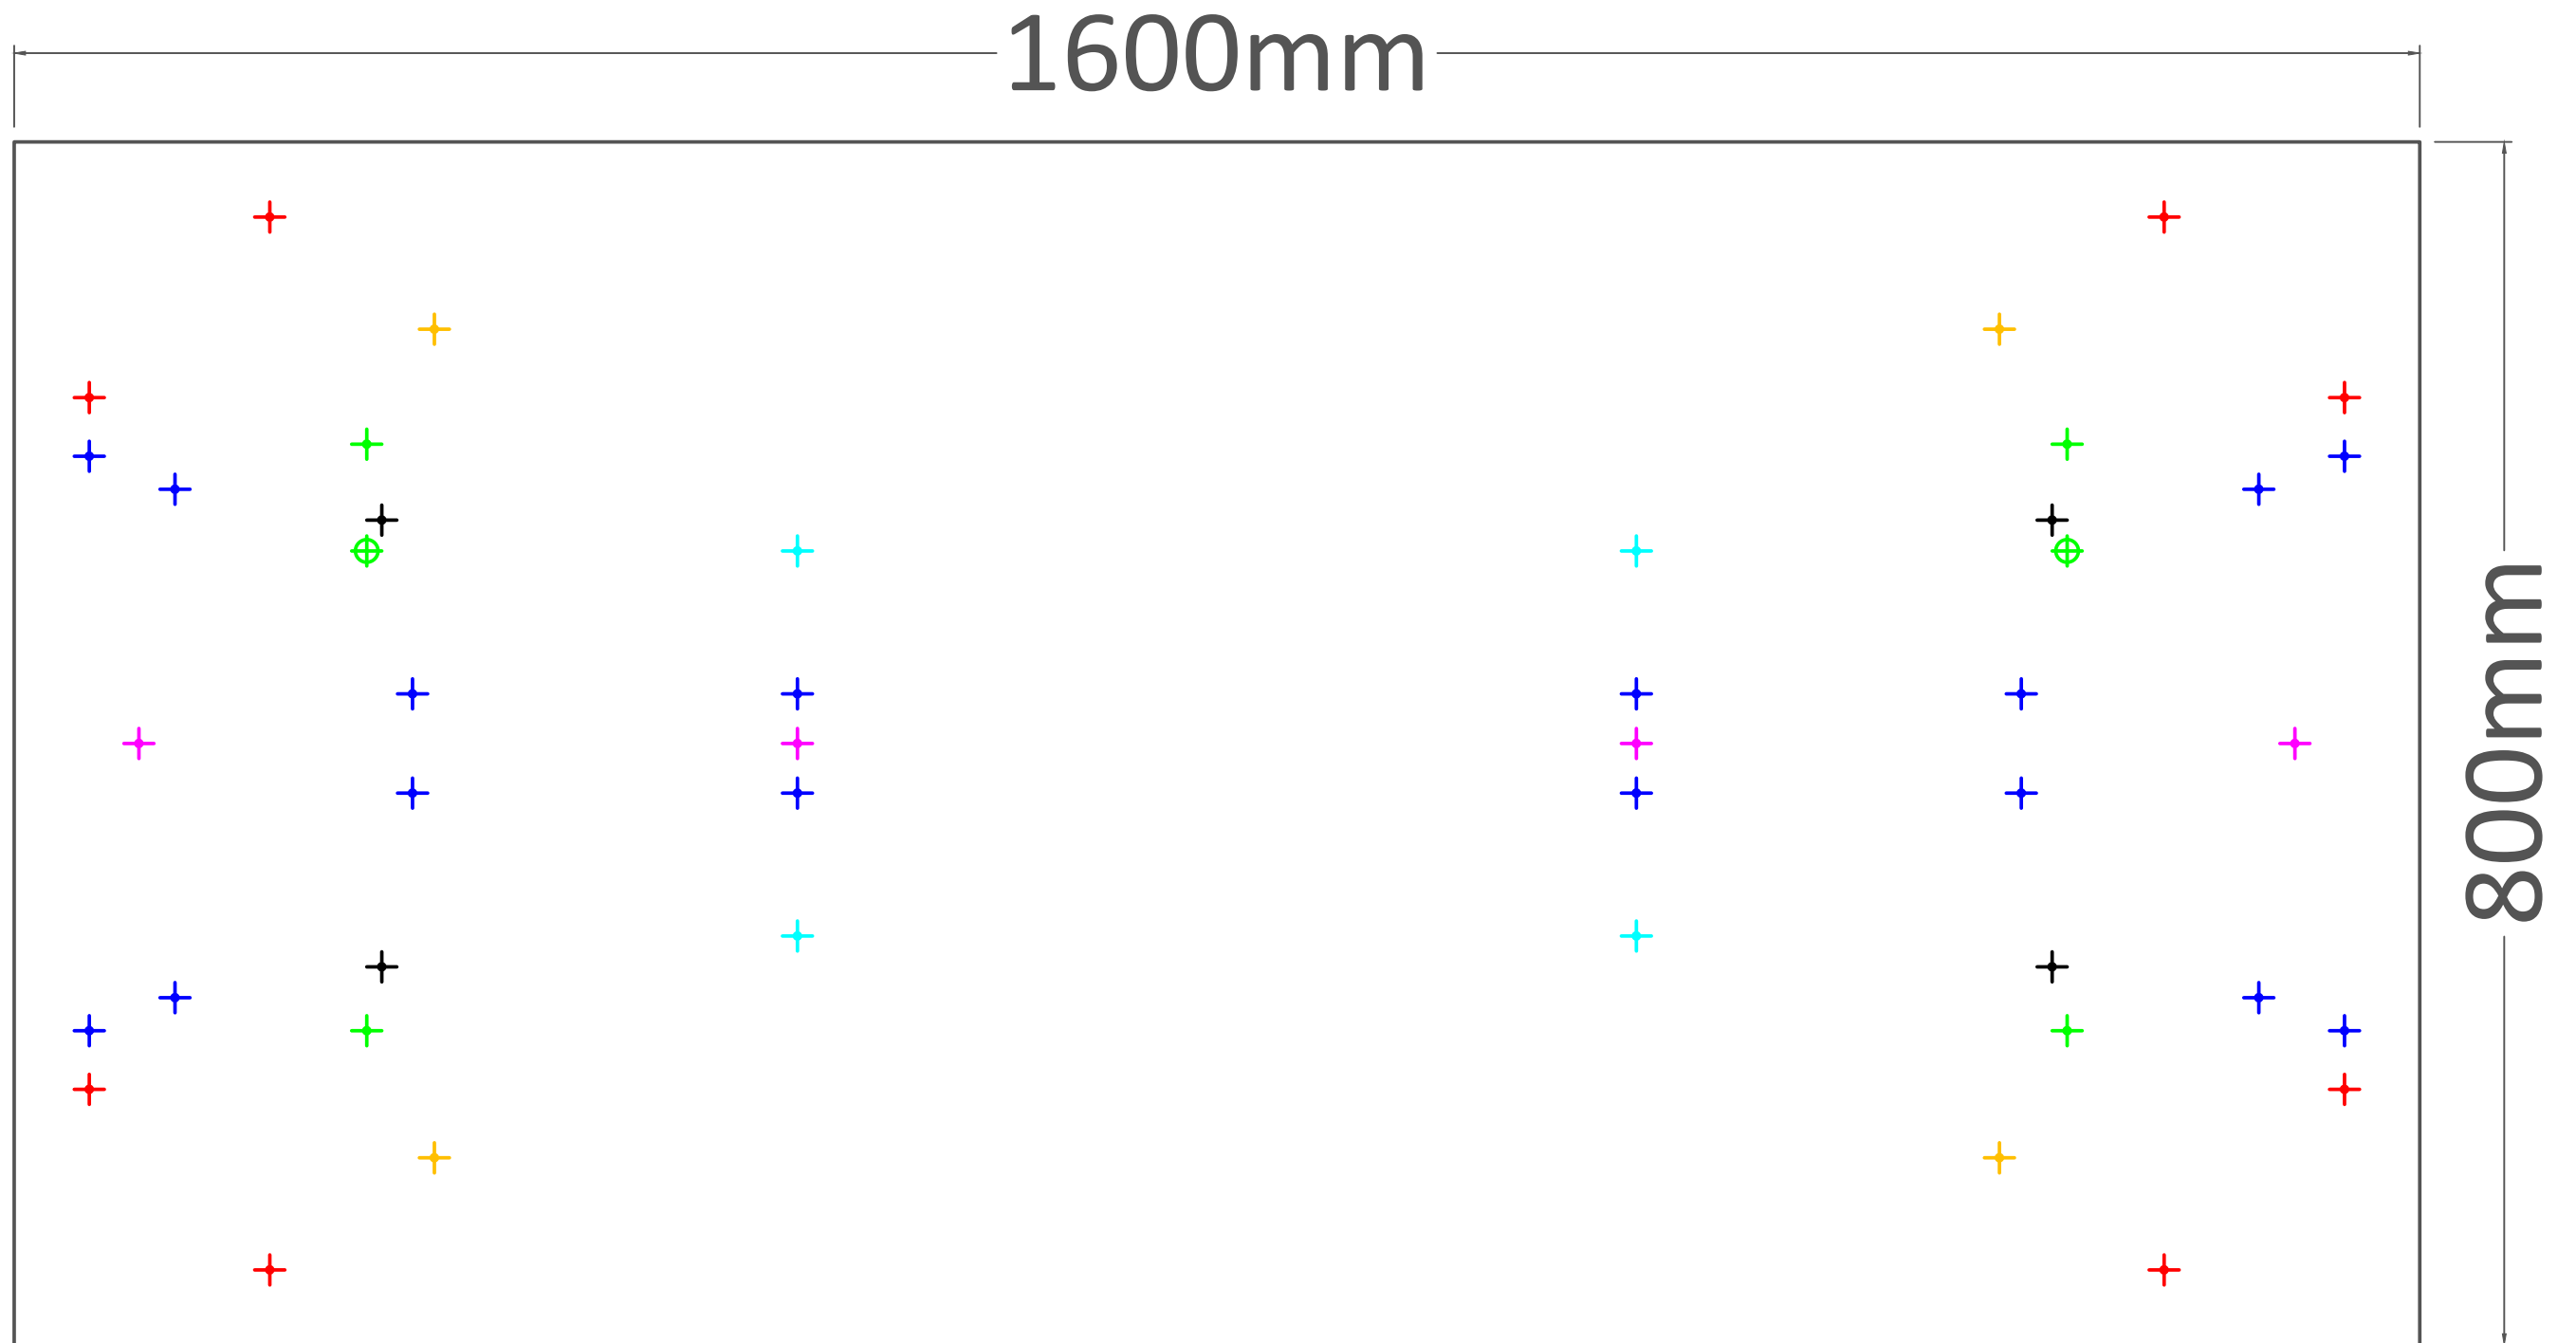

FLAT SQUARE BASE
DINING TABLE

FLAT ROUND BASE
DINING TABLE

PRODUCT INFORMATION SHEET

T168 Table Top

PLEASE REFER TO THE TABLE BASE GUIDE OVERLEAF TO MATCH YOUR TABLE BASE WITH THE PRE DRILLED GUIDE HOLES

PRODUCT INFORMATION SHEET

FLAT SQUARE BASE
DINING TABLE

FLAT ROUND BASE DINING
TABLE

PRODUCT INFORMATION SHEET

T188 Table Top

1800mm

800mm

PLEASE REFER TO THE TABLE BASE GUIDE OVERLEAF TO MATCH YOUR TABLE BASE WITH THE PRE DRILLED GUIDE HOLES