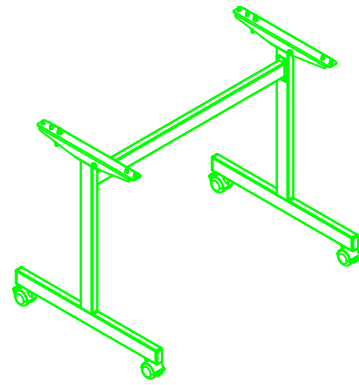

PRODUCT INFORMATION SHEET

T168 Table Top

PLEASE REFER TO THE TABLE BASE GUIDE OVERLEAF TO MATCH YOUR TABLE BASE WITH THE PRE DRILLED GUIDE HOLES

DELUXE
FLIPTOP
TABLES

FLIPTOP
TABLE

DELUXE
FOLDING
TABLE

ROMA DINING
TABLE

PISA
DINING
TABLE

DELUXE RADIAL POST
LEG TABLE

TRUMPET BASE
DINING TABLE

FLAT SQUARE BASE
DINING TABLE

FLAT ROUND BASE DINING
TABLE

PRODUCT INFORMATION SHEET

T188 Table Top

1800mm

PLEASE REFER TO THE TABLE BASE GUIDE OVERLEAF TO MATCH YOUR TABLE BASE WITH THE PRE DRILLED GUIDE HOLES

PRODUCT INFORMATION SHEET

T188 Table Top

DELUXE
FLIPTOP
TABLES

FLIPTOP
TABLE

DELUXE
FOLDING
TABLE

ROMA DINING
TABLE