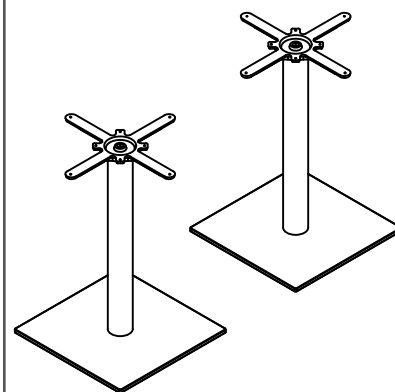

PRODUCT INFORMATION SHEET

T168 Table Top

PLEASE REFER TO THE TABLE BASE GUIDE OVERLEAF TO MATCH YOUR TABLE BASE WITH THE PRE DRILLED GUIDE HOLES

DELUXE
FLIPTOP
TABLES

FLIPTOP
TABLE

DELUXE
FOLDING
TABLE

ROMA DINING
TABLE

PISA
DINING
TABLE

DELUXE RADIAL POST
LEG TABLE

TRUMPET BASE
DINING TABLE

FLAT SQUARE BASE
DINING TABLE

FLAT ROUND BASE DINING
TABLE

PRODUCT INFORMATION SHEET

T188 Table Top

1800mm

PLEASE REFER TO THE TABLE BASE GUIDE OVERLEAF TO MATCH YOUR TABLE BASE WITH THE PRE DRILLED GUIDE HOLES

PRODUCT INFORMATION SHEET

T188 Table Top

DELUXE
FLIPTOP
TABLES

FLIPTOP
TABLE

DELUXE
FOLDING
TABLE

ROMA DINING
TABLE