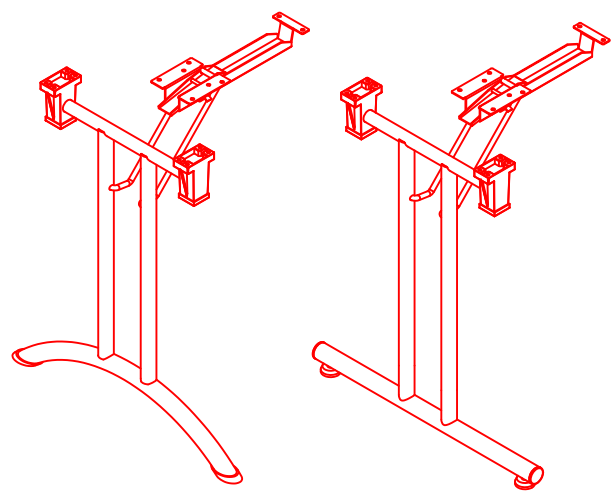

PLEASE REFER TO THE TABLE BASE GUIDE OVERLEAF TO MATCH YOUR TABLE BASE WITH THE PRE DRILLED GUIDE HOLES

PRODUCT INFORMATION SHEET

T128 Table Top

DELUXE
FLIPTOP
TABLES

FLIPTOP
TABLE

DELUXE
FOLDING
TABLE

ROMA DINING
TABLE

PISA DINING
TABLE

DELUXE RADIAL POST
LEG TABLE

TRUMPET BASE
DINING TABLE

FLAT SQUARE BASE
DINING TABLE

FLAT ROUND BASE DINING
TABLE

DELUXE
FLIPTOP
TABLE

FLIPTOP
TABLE

DELUXE
FOLDING
TABLE

DELUXE
RADIAL
POST LEG
TABLE

PRODUCT INFORMATION SHEET

T128 Table Top

ROMA
DINING
TABLE

PISA
DINING
TABLE

FLAT
SQUARE
BASE
DINING
TABLE

FLAT
ROUND
BASE
DINING
TABLE

TRUMPET
BASE
DINING
TABLE

PRODUCT INFORMATION SHEET

T148 Table Top

PLEASE REFER TO THE TABLE BASE GUIDE OVERLEAF TO MATCH YOUR TABLE BASE WITH THE PRE DRILLED GUIDE HOLES

PRODUCT INFORMATION SHEET

T148 Table Top

DELUXE
FLIPTOP
TABLES