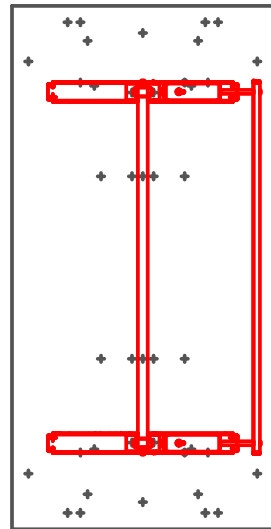

PRODUCT INFORMATION SHEET

T148 Table Top

PLEASE REFER TO THE TABLE BASE GUIDE OVERLEAF TO MATCH YOUR TABLE BASE WITH THE PRE DRILLED GUIDE HOLES

PRODUCT INFORMATION SHEET

T148 Table Top

DELUXE
FLIPTOP
TABLES

FLIPTOP
TABLE

DELUXE
FOLDING
TABLE

ROMA DINING
TABLE

PISA DINING
TABLE

DELUXE RADIAL POST
LEG TABLE

TRUMPET BASE
DINING TABLE

FLAT SQUARE BASE
DINING TABLE

FLAT ROUND BASE
DINING TABLE

PRODUCT INFORMATION SHEET

T168 Table Top

PLEASE REFER TO THE TABLE BASE GUIDE OVERLEAF TO MATCH YOUR TABLE BASE WITH THE PRE DRILLED GUIDE HOLES

DELUXE
FLIPTOP
TABLES

FLIPTOP
TABLE

DELUXE
FOLDING
TABLE

ROMA DINING
TABLE