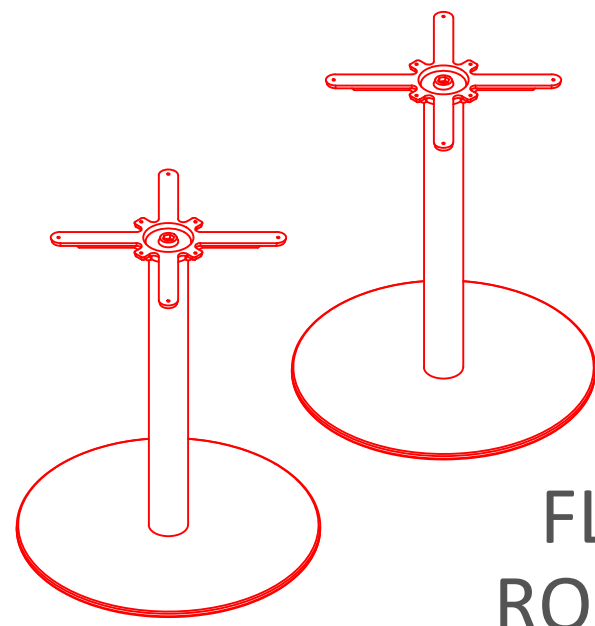

DELUXE
RADIAL
POST LEG
TABLE

PRODUCT INFORMATION SHEET

T128 Table Top

ROMA
DINING
TABLE

PISA
DINING
TABLE

FLAT
SQUARE
BASE
DINING
TABLE

FLAT
ROUND
BASE
DINING
TABLE

TRUMPET
BASE
DINING
TABLE

PRODUCT INFORMATION SHEET

T148 Table Top

PLEASE REFER TO THE TABLE BASE GUIDE OVERLEAF TO MATCH YOUR TABLE BASE WITH THE PRE DRILLED GUIDE HOLES

PRODUCT INFORMATION SHEET

T148 Table Top

DELUXE
FLIPTOP
TABLES

PRODUCT INFORMATION SHEET

T168 Table Top

PLEASE REFER TO THE TABLE BASE GUIDE OVERLEAF TO MATCH YOUR TABLE BASE WITH THE PRE DRILLED GUIDE HOLES

DELUXE
FLIPTOP
TABLES

FLIPTOP
TABLE

DELUXE
FOLDING
TABLE

ROMA DINING
TABLE