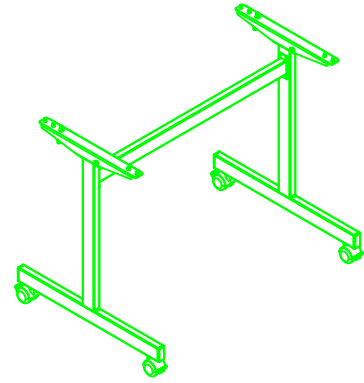

PLEASE REFER TO THE TABLE BASE GUIDE OVERLEAF TO MATCH YOUR TABLE BASE WITH THE PRE DRILLED GUIDE HOLES

PRODUCT INFORMATION SHEET

T128 Table Top

DELUXE
FLIPTOP
TABLES

FLIPTOP
TABLE

DELUXE
FOLDING
TABLE

ROMA DINING
TABLE

PISA DINING
TABLE

DELUXE RADIAL POST
LEG TABLE

TRUMPET BASE
DINING TABLE

FLAT SQUARE BASE
DINING TABLE

FLAT ROUND BASE DINING
TABLE

DELUXE
FLIPTOP
TABLE

FLIPTOP
TABLE

DELUXE
FOLDING
TABLE

DELUXE
RADIAL
POST LEG
TABLE

PRODUCT INFORMATION SHEET

T128 Table Top

ROMA
DINING
TABLE

PISA
DINING
TABLE

FLAT
SQUARE
BASE
DINING
TABLE

FLAT
ROUND
BASE
DINING
TABLE

TRUMPET
BASE
DINING
TABLE