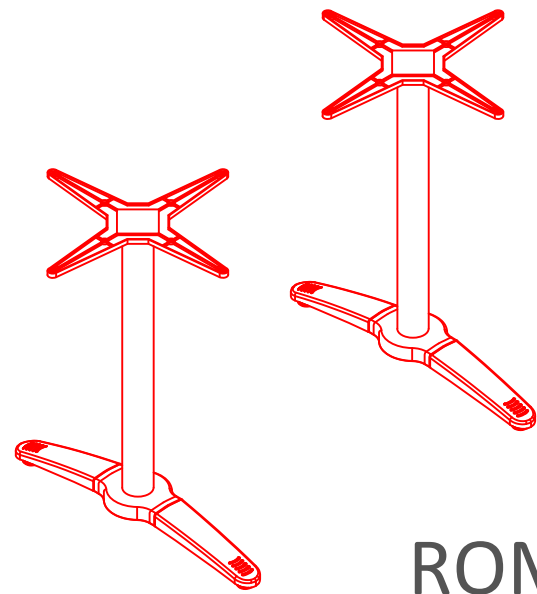

PLEASE REFER TO THE TABLE BASE GUIDE OVERLEAF TO MATCH YOUR TABLE BASE WITH THE PRE DRILLED GUIDE HOLES

PRODUCT INFORMATION SHEET

T128 Table Top

DELUXE
FLIPTOP
TABLES

FLIPTOP
TABLE

DELUXE
FOLDING
TABLE

ROMA DINING
TABLE

PISA DINING
TABLE

DELUXE RADIAL POST
LEG TABLE

TRUMPET BASE
DINING TABLE

FLAT SQUARE BASE
DINING TABLE

FLAT ROUND BASE DINING
TABLE

DELUXE
FLIPTOP
TABLE

FLIPTOP
TABLE

DELUXE
FOLDING
TABLE

DELUXE
RADIAL
POST LEG
TABLE

PRODUCT INFORMATION SHEET

T128 Table Top

ROMA
DINING
TABLE

PISA
DINING
TABLE

FLAT
SQUARE
BASE
DINING
TABLE

FLAT
ROUND
BASE
DINING
TABLE

TRUMPET
BASE
DINING
TABLE

PRODUCT INFORMATION SHEET

T148 Table Top

PLEASE REFER TO THE TABLE BASE GUIDE OVERLEAF TO MATCH YOUR TABLE BASE WITH THE PRE DRILLED GUIDE HOLES

PRODUCT INFORMATION SHEET

T148 Table Top

DELUXE
FLIPTOP
TABLES