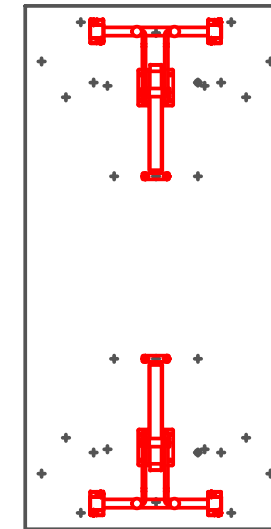

PRODUCT INFORMATION SHEET

T168 Table Top

PLEASE REFER TO THE TABLE BASE GUIDE OVERLEAF TO MATCH YOUR TABLE BASE WITH THE PRE DRILLED GUIDE HOLES

DELUXE
FLIPTOP
TABLES

FLIPTOP
TABLE

DELUXE
FOLDING
TABLE

ROMA DINING
TABLE

PISA
DINING
TABLE

DELUXE RADIAL POST
LEG TABLE

TRUMPET BASE
DINING TABLE

FLAT SQUARE BASE
DINING TABLE

FLAT ROUND BASE DINING
TABLE

PRODUCT INFORMATION SHEET

T188 Table Top

1800mm

PLEASE REFER TO THE TABLE BASE GUIDE OVERLEAF TO MATCH YOUR TABLE BASE WITH THE PRE DRILLED GUIDE HOLES

PRODUCT INFORMATION SHEET

T188 Table Top

DELUXE
FLIPTOP
TABLES

FLIPTOP
TABLE

DELUXE
FOLDING
TABLE

ROMA DINING
TABLE