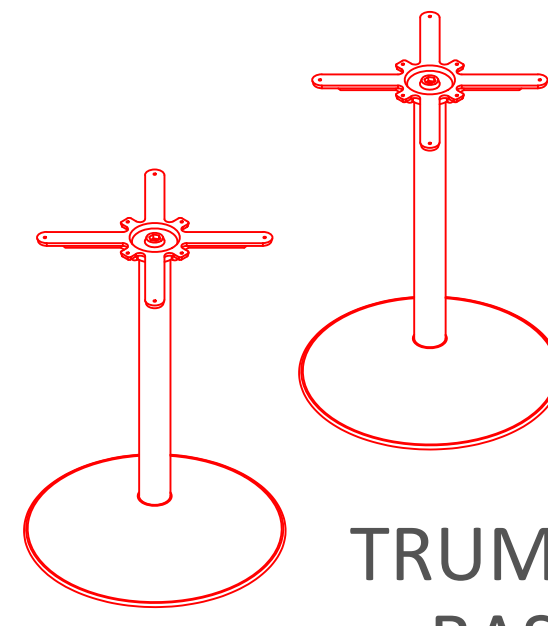

DELUXE
RADIAL
POST LEG
TABLE

PRODUCT INFORMATION SHEET

T128 Table Top

ROMA
DINING
TABLE

PISA
DINING
TABLE

FLAT
SQUARE
BASE
DINING
TABLE

FLAT
ROUND
BASE
DINING
TABLE

TRUMPET
BASE
DINING
TABLE

PRODUCT INFORMATION SHEET

T148 Table Top

PLEASE REFER TO THE TABLE BASE GUIDE OVERLEAF TO MATCH YOUR TABLE BASE WITH THE PRE DRILLED GUIDE HOLES

PRODUCT INFORMATION SHEET

T148 Table Top

DELUXE
FLIPTOP
TABLES