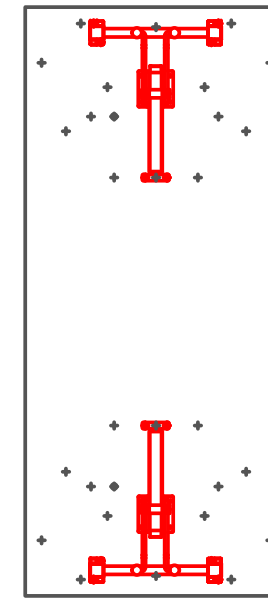

PISA
DINING
TABLE

DELUXE RADIAL POST
LEG TABLE

TRUMPET BASE
DINING TABLE

FLAT SQUARE BASE
DINING TABLE

FLAT ROUND BASE DINING
TABLE

PRODUCT INFORMATION SHEET

T188 Table Top

1800mm

PLEASE REFER TO THE TABLE BASE GUIDE OVERLEAF TO MATCH YOUR TABLE BASE WITH THE PRE DRILLED GUIDE HOLES

PRODUCT INFORMATION SHEET

T188 Table Top

DELUXE
FLIPTOP
TABLES

FLIPTOP
TABLE

DELUXE
FOLDING
TABLE

ROMA DINING
TABLE