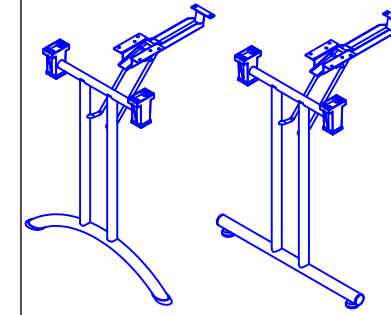

PRODUCT INFORMATION SHEET

T168 Table Top

PLEASE REFER TO THE TABLE BASE GUIDE OVERLEAF TO MATCH YOUR TABLE BASE WITH THE PRE DRILLED GUIDE HOLES

DELUXE
FLIPTOP
TABLES

FLIPTOP
TABLE

DELUXE
FOLDING
TABLE

ROMA DINING
TABLE

PISA
DINING
TABLE

DELUXE RADIAL POST
LEG TABLE

TRUMPET BASE
DINING TABLE

FLAT SQUARE BASE
DINING TABLE

FLAT ROUND BASE DINING
TABLE

PRODUCT INFORMATION SHEET

T188 Table Top

1800mm

PLEASE REFER TO THE TABLE BASE GUIDE OVERLEAF TO MATCH YOUR TABLE BASE WITH THE PRE DRILLED GUIDE HOLES

PRODUCT INFORMATION SHEET

T188 Table Top

DELUXE
FLIPTOP
TABLES

FLIPTOP
TABLE

DELUXE
FOLDING
TABLE

ROMA DINING
TABLE