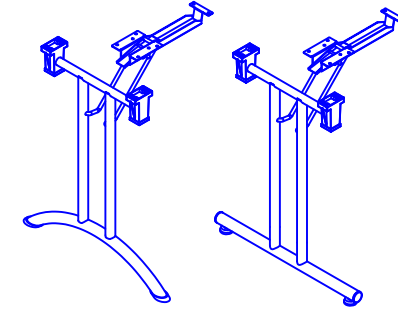

PLEASE REFER TO THE TABLE BASE GUIDE OVERLEAF TO MATCH YOUR TABLE BASE WITH THE PRE DRILLED GUIDE HOLES

PRODUCT INFORMATION SHEET

T128 Table Top

DELUXE
FLIPTOP
TABLES

FLIPTOP
TABLE

DELUXE
FOLDING
TABLE

ROMA DINING
TABLE

PISA DINING
TABLE

DELUXE RADIAL POST
LEG TABLE

TRUMPET BASE
DINING TABLE

FLAT SQUARE BASE
DINING TABLE

FLAT ROUND BASE DINING
TABLE

DELUXE
FLIPTOP
TABLE

FLIPTOP
TABLE

DELUXE
FOLDING
TABLE

DELUXE
RADIAL
POST LEG
TABLE

PRODUCT INFORMATION SHEET

T128 Table Top

ROMA
DINING
TABLE

PISA
DINING
TABLE

FLAT
SQUARE
BASE
DINING
TABLE

FLAT
ROUND
BASE
DINING
TABLE

TRUMPET
BASE
DINING
TABLE