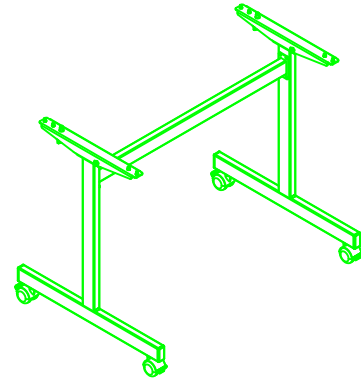

DELUXE
RADIAL
POST LEG
TABLE

PRODUCT INFORMATION SHEET

T128 Table Top

ROMA
DINING
TABLE

PISA
DINING
TABLE

FLAT
SQUARE
BASE
DINING
TABLE

FLAT
ROUND
BASE
DINING
TABLE

TRUMPET
BASE
DINING
TABLE

PRODUCT INFORMATION SHEET

T148 Table Top

PLEASE REFER TO THE TABLE BASE GUIDE OVERLEAF TO MATCH YOUR TABLE BASE WITH THE PRE DRILLED GUIDE HOLES

PRODUCT INFORMATION SHEET

T148 Table Top

DELUXE
FLIPTOP
TABLES

FLIPTOP
TABLE

DELUXE
FOLDING
TABLE

ROMA DINING
TABLE

PISA DINING
TABLE

DELUXE RADIAL POST
LEG TABLE

TRUMPET BASE
DINING TABLE

FLAT SQUARE BASE
DINING TABLE

FLAT ROUND BASE
DINING TABLE