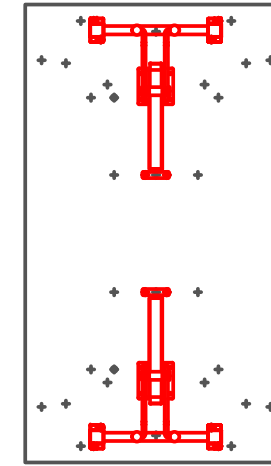

DELUXE
FOLDING
TABLE