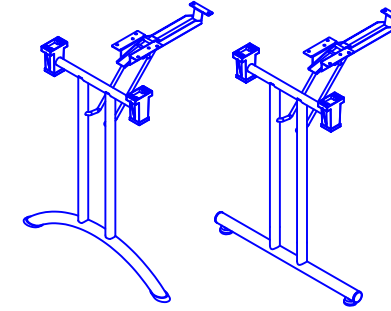

DELUXE
RADIAL
POST LEG
TABLE

PRODUCT INFORMATION SHEET

T128 Table Top

ROMA
DINING
TABLE

PISA
DINING
TABLE

FLAT
SQUARE
BASE
DINING
TABLE

FLAT
ROUND
BASE
DINING
TABLE

TRUMPET
BASE
DINING
TABLE

PRODUCT INFORMATION SHEET

T148 Table Top

PLEASE REFER TO THE TABLE BASE GUIDE OVERLEAF TO MATCH YOUR TABLE BASE WITH THE PRE DRILLED GUIDE HOLES

PRODUCT INFORMATION SHEET

T148 Table Top

DELUXE
FLIPTOP
TABLES

FLIPTOP
TABLE

DELUXE
FOLDING
TABLE

ROMA DINING
TABLE

PISA DINING
TABLE

DELUXE RADIAL POST
LEG TABLE

TRUMPET BASE
DINING TABLE

FLAT SQUARE BASE
DINING TABLE

FLAT ROUND BASE
DINING TABLE

PRODUCT INFORMATION SHEET

T168 Table Top

PLEASE REFER TO THE TABLE BASE GUIDE OVERLEAF TO MATCH YOUR TABLE BASE WITH THE PRE DRILLED GUIDE HOLES

DELUXE
FLIPTOP
TABLES

FLIPTOP
TABLE

DELUXE
FOLDING
TABLE

ROMA DINING
TABLE