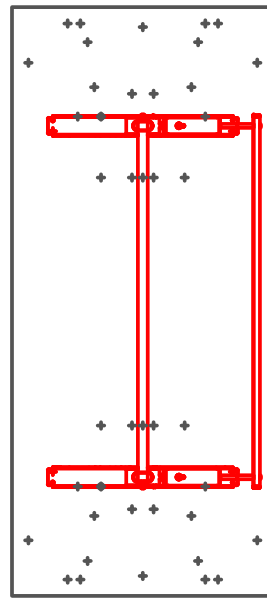

PRODUCT INFORMATION SHEET

T168 Table Top

PLEASE REFER TO THE TABLE BASE GUIDE OVERLEAF TO MATCH YOUR TABLE BASE WITH THE PRE DRILLED GUIDE HOLES

DELUXE
FLIPTOP
TABLES

FLIPTOP
TABLE

DELUXE
FOLDING
TABLE

ROMA DINING
TABLE

PISA
DINING
TABLE

DELUXE RADIAL POST
LEG TABLE

TRUMPET BASE
DINING TABLE

FLAT SQUARE BASE
DINING TABLE

FLAT ROUND BASE DINING
TABLE

PRODUCT INFORMATION SHEET

T188 Table Top

1800mm

PLEASE REFER TO THE TABLE BASE GUIDE OVERLEAF TO MATCH YOUR TABLE BASE WITH THE PRE DRILLED GUIDE HOLES

PRODUCT INFORMATION SHEET

T188 Table Top

DELUXE
FLIPTOP
TABLES

FLIPTOP
TABLE

DELUXE
FOLDING
TABLE

ROMA DINING
TABLE