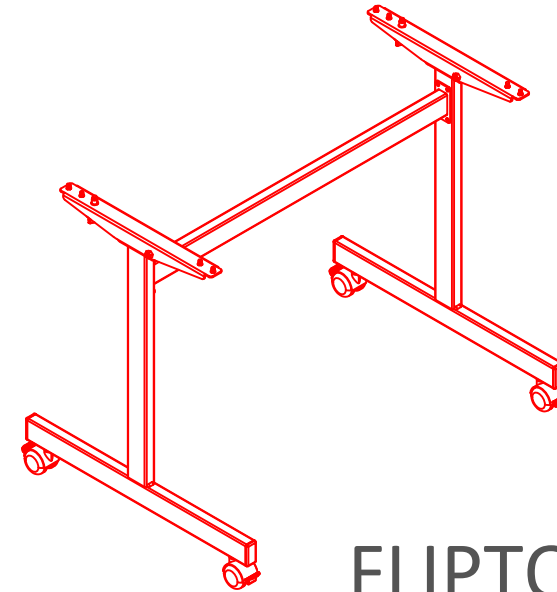

PLEASE REFER TO THE TABLE BASE GUIDE OVERLEAF TO MATCH YOUR TABLE BASE WITH THE PRE DRILLED GUIDE HOLES

PRODUCT INFORMATION SHEET

T128 Table Top

DELUXE
FLIPTOP
TABLES

FLIPTOP
TABLE

DELUXE
FOLDING
TABLE

ROMA DINING
TABLE

PISA DINING
TABLE

DELUXE RADIAL POST
LEG TABLE

TRUMPET BASE
DINING TABLE

FLAT SQUARE BASE
DINING TABLE

FLAT ROUND BASE DINING
TABLE

DELUXE
FLIPTOP
TABLE

FLIPTOP
TABLE

DELUXE
FOLDING
TABLE

DELUXE
RADIAL
POST LEG
TABLE

PRODUCT INFORMATION SHEET

T128 Table Top

ROMA
DINING
TABLE

PISA
DINING
TABLE

FLAT
SQUARE
BASE
DINING
TABLE

FLAT
ROUND
BASE
DINING
TABLE

TRUMPET
BASE
DINING
TABLE

PRODUCT INFORMATION SHEET

T148 Table Top

PLEASE REFER TO THE TABLE BASE GUIDE OVERLEAF TO MATCH YOUR TABLE BASE WITH THE PRE DRILLED GUIDE HOLES

PRODUCT INFORMATION SHEET

T148 Table Top

DELUXE
FLIPTOP
TABLES