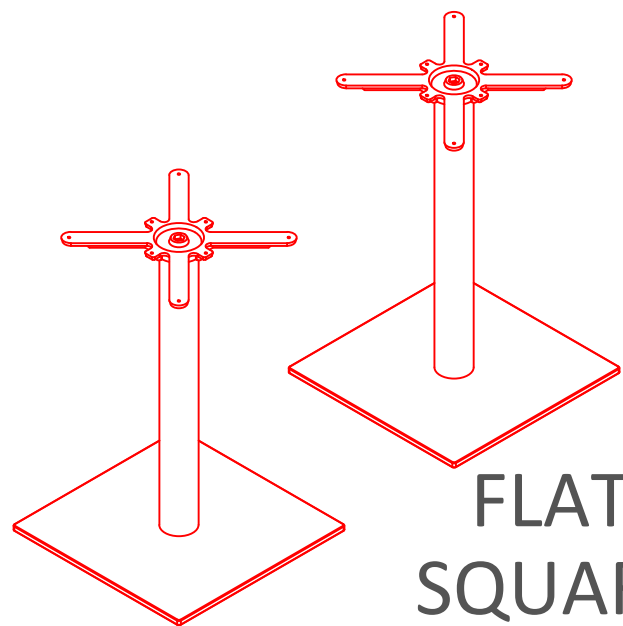

DELUXE
RADIAL
POST LEG
TABLE

PRODUCT INFORMATION SHEET

T128 Table Top

ROMA
DINING
TABLE

PISA
DINING
TABLE

FLAT
SQUARE
BASE
DINING
TABLE

FLAT
ROUND
BASE
DINING
TABLE

TRUMPET
BASE
DINING
TABLE

PRODUCT INFORMATION SHEET

T148 Table Top

PLEASE REFER TO THE TABLE BASE GUIDE OVERLEAF TO MATCH YOUR TABLE BASE WITH THE PRE DRILLED GUIDE HOLES

PRODUCT INFORMATION SHEET

T148 Table Top

DELUXE
FLIPTOP
TABLES