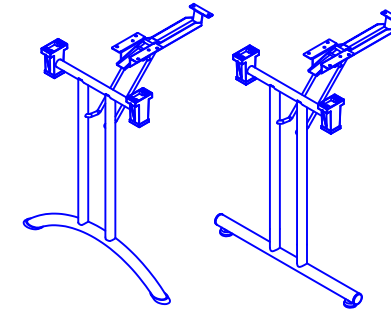

PISA
DINING
TABLE

DELUXE RADIAL POST
LEG TABLE

TRUMPET BASE
DINING TABLE

FLAT SQUARE BASE
DINING TABLE

FLAT ROUND BASE DINING
TABLE

PRODUCT INFORMATION SHEET

T188 Table Top

1800mm

PLEASE REFER TO THE TABLE BASE GUIDE OVERLEAF TO MATCH YOUR TABLE BASE WITH THE PRE DRILLED GUIDE HOLES

PRODUCT INFORMATION SHEET

T188 Table Top

DELUXE
FLIPTOP
TABLES

FLIPTOP
TABLE

DELUXE
FOLDING
TABLE

ROMA DINING
TABLE

PISA
DINING
TABLE

DELUXE RADIAL POST
LEG TABLE

TRUMPET BASE
DINING TABLE

FLAT SQUARE BASE
DINING TABLE

FLAT ROUND BASE DINING
TABLE