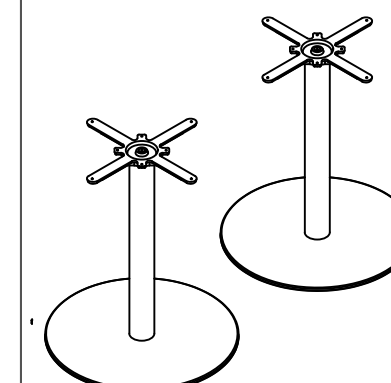

PRODUCT INFORMATION SHEET

T168 Table Top

PLEASE REFER TO THE TABLE BASE GUIDE OVERLEAF TO MATCH YOUR TABLE BASE WITH THE PRE DRILLED GUIDE HOLES

DELUXE
FLIPTOP
TABLES

FLIPTOP
TABLE

DELUXE
FOLDING
TABLE

ROMA DINING
TABLE

PISA
DINING
TABLE

DELUXE RADIAL POST
LEG TABLE

TRUMPET BASE
DINING TABLE

FLAT SQUARE BASE
DINING TABLE

FLAT ROUND BASE DINING
TABLE

PRODUCT INFORMATION SHEET

T188 Table Top

1800mm

PLEASE REFER TO THE TABLE BASE GUIDE OVERLEAF TO MATCH YOUR TABLE BASE WITH THE PRE DRILLED GUIDE HOLES

PRODUCT INFORMATION SHEET

T188 Table Top

DELUXE
FLIPTOP
TABLES

FLIPTOP
TABLE

DELUXE
FOLDING
TABLE

ROMA DINING
TABLE