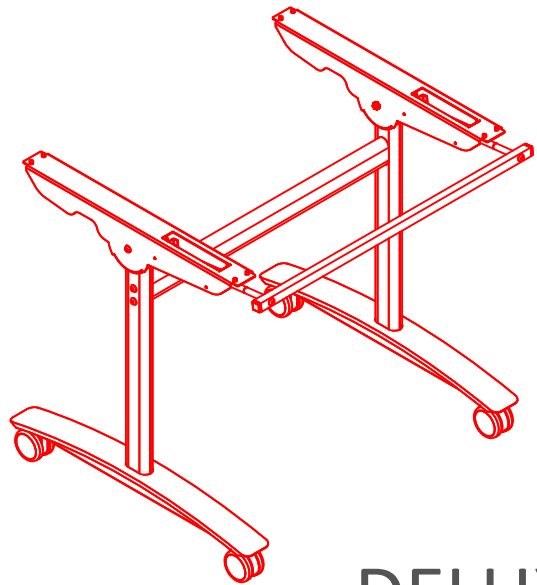

PLEASE REFER TO THE TABLE BASE GUIDE OVERLEAF TO MATCH YOUR TABLE BASE WITH THE PRE DRILLED GUIDE HOLES

PRODUCT INFORMATION SHEET

T128 Table Top

DELUXE
FLIPTOP
TABLES

FLIPTOP
TABLE

DELUXE
FOLDING
TABLE

ROMA DINING
TABLE

PISA DINING
TABLE

DELUXE RADIAL POST
LEG TABLE

TRUMPET BASE
DINING TABLE

FLAT SQUARE BASE
DINING TABLE

FLAT ROUND BASE DINING
TABLE

DELUXE
FLIPTOP
TABLE

FLIPTOP
TABLE

DELUXE
FOLDING
TABLE

DELUXE
RADIAL
POST LEG
TABLE

PRODUCT INFORMATION SHEET

T128 Table Top

ROMA
DINING
TABLE

PISA
DINING
TABLE

FLAT
SQUARE
BASE
DINING
TABLE

FLAT
ROUND
BASE
DINING
TABLE

TRUMPET
BASE
DINING
TABLE

PRODUCT INFORMATION SHEET

T148 Table Top

PLEASE REFER TO THE TABLE BASE GUIDE OVERLEAF TO MATCH YOUR TABLE BASE WITH THE PRE DRILLED GUIDE HOLES

PRODUCT INFORMATION SHEET

T148 Table Top

DELUXE
FLIPTOP
TABLES