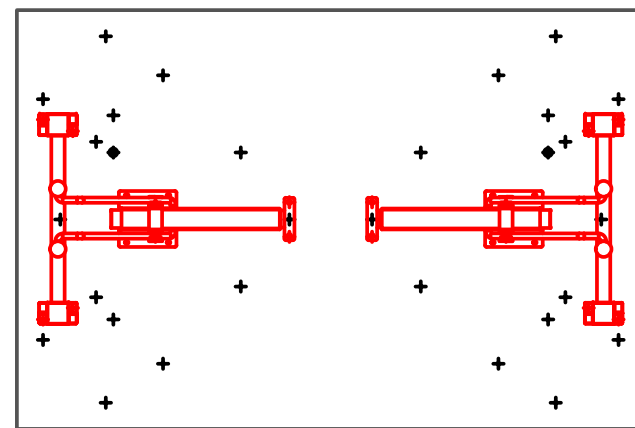

DELUXE
RADIAL
POST LEG
TABLE