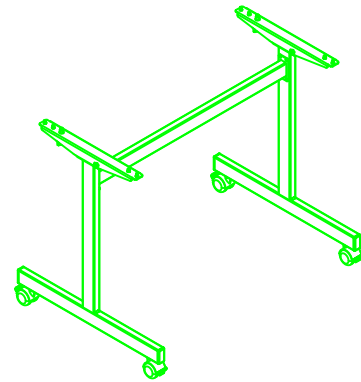

PISA
DINING
TABLE

DELUXE RADIAL POST
LEG TABLE

TRUMPET BASE
DINING TABLE

FLAT SQUARE BASE
DINING TABLE

FLAT ROUND BASE DINING
TABLE

PRODUCT INFORMATION SHEET

T188 Table Top

1800mm

PLEASE REFER TO THE TABLE BASE GUIDE OVERLEAF TO MATCH YOUR TABLE BASE WITH THE PRE DRILLED GUIDE HOLES

PRODUCT INFORMATION SHEET

T188 Table Top

DELUXE
FLIPTOP
TABLES

FLIPTOP
TABLE

DELUXE
FOLDING
TABLE

ROMA DINING
TABLE

PISA
DINING
TABLE

DELUXE RADIAL POST
LEG TABLE

TRUMPET BASE
DINING TABLE

FLAT SQUARE BASE
DINING TABLE

FLAT ROUND BASE DINING
TABLE