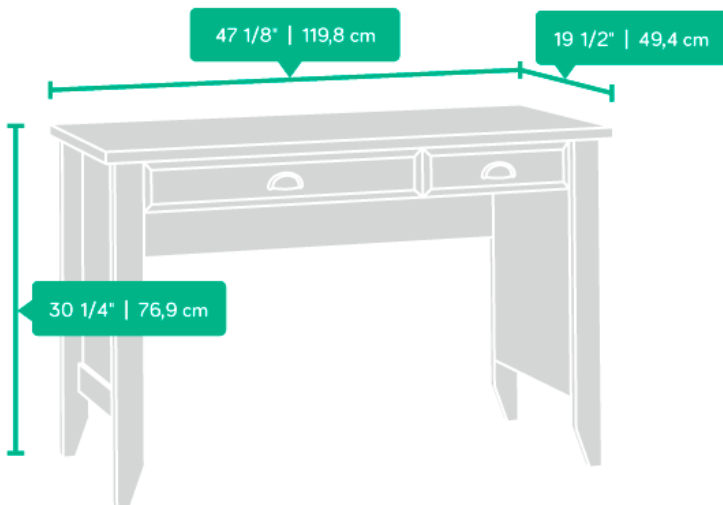

PRODUCT INFORMATION SHEET

LAPTOP DESK

FURNITURE

Features:

- Home office laptop desk
- Jamocho wood effect
- Desk provides ample space for writing and laptop work
- Unique leg styling
- 'Flip down' keyboard shelf / drawer
- Additional stationery drawer
- Silver effect handles
- Chunky desk top
- Side panel inserts
- Tapered leg detail

Dimensions:

Width	120 cm
Depth	50 cm
Height	77 cm
Carton Height	10.48 cm
Carton Width	50.8 cm
Carton Depth	131.13 cm
Box Volume	0.0698 cbm
Weight (gross)	36.4 cbm

N.B: All measurements are approximate