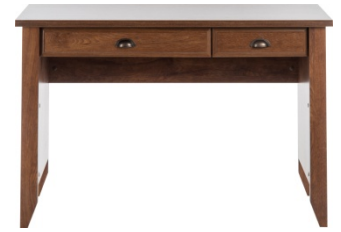

### LAPTOP DESK

#### Features:

- Home office laptop desk
- Oiled oak effect
- Desk provides ample space for writing and laptop work
- Unique leg styling
- 'Flip down' keyboard shelf / drawer
- Additional stationery drawer
- Silver effect handles
- Chunky desk top
- Side panel inserts
- Tapered leg detail