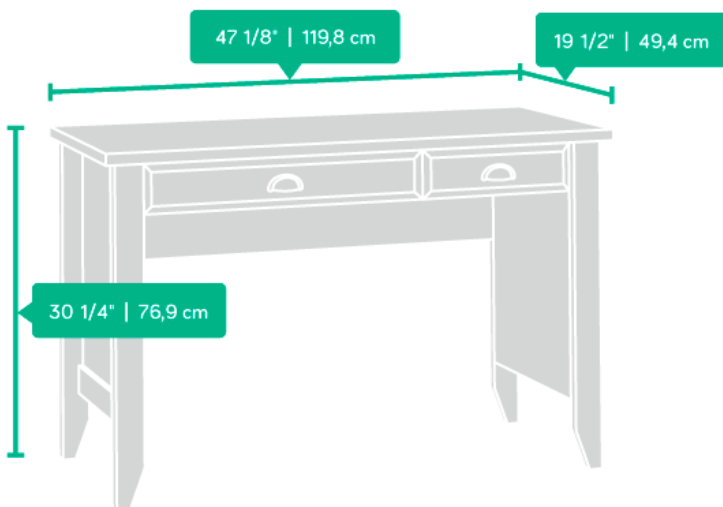

### LAPTOP DESK

#### Dimensions:

Width	120 cm
Depth	50 cm
Height	77 cm
Carton Height	10.48 cm
Carton Width	50.8 cm
Carton Depth	131.13 cm
Box Volume	0.0698 cbm
Weight (gross)	36.4 cbm

N.B: All measurements are approximate