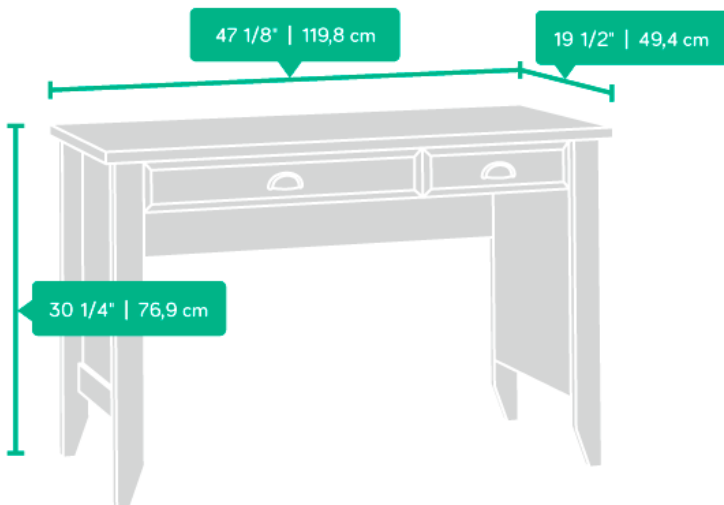

PRODUCT INFORMATION SHEET

LAPTOP DESK

FURNITURE

Features:

- Home office laptop desk
- Soft white effect
- Desk provides ample space for writing and laptop work
- Unique leg styling
- 'Flip down' keyboard shelf / drawer
- Additional stationery drawer
- Silver effect handles
- Chunky desk top
- Side panel inserts
- Tapered leg detail

Dimensions:

Width	120 cm
Depth	50 cm
Height	77 cm
Carton Height	10.48 cm
Carton Width	50.8 cm
Carton Depth	131.13 cm
Box Volume	0.0698 cbm
Weight (gross)	36.4 cbm

N.B: All measurements are approximate