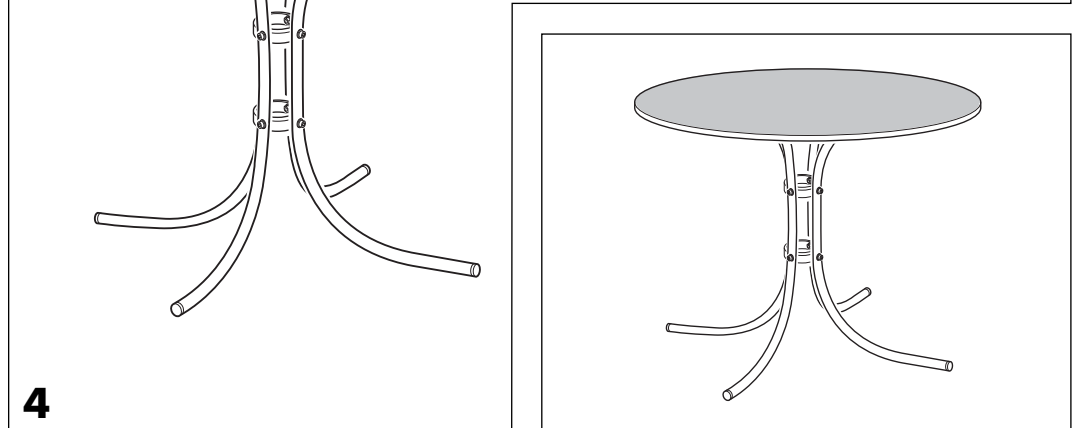

RAVENNA GLASS - RAVENNA L

Ref.	DETAIL	Pcs.
1 A	RAVENNA GLASS Ø 900x18	1
	RAVENNA L Ø 900x8	
2 B		4
3 C		2
4 D	RAVENNA GLASS 	4
	RAVENNA L TPS 4,5x35	
5 E	 Ø5	1
6 F	 Ø 25	8
7 I	 M6	8
8 M	 M6x40	8
9 N	 Ø 12 - 6,5	8

TOOLS for RAVENNA L (not included)