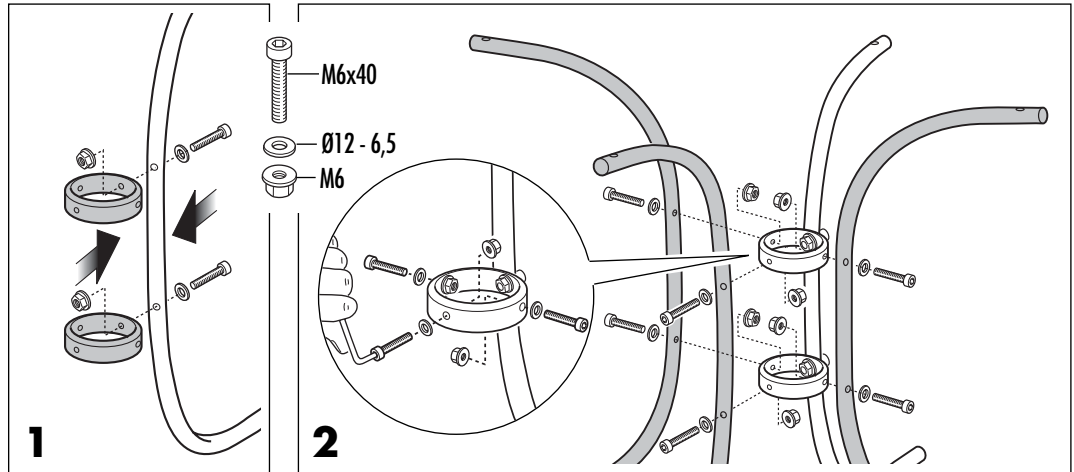

RAVENNA GLASS - RAVENNA L

Ref.	DETAIL	Pcs.
1 A	RAVENNA GLASS  Ø 900x18	1
	RAVENNA L  Ø 900x8	
2 B		4
3 C		2
4 D	RAVENNA GLASS 	4
	RAVENNA L  TPS 4,5x35	
5 E	 Ø5	1
6 F	 Ø 25	8
7 I	 M6	8
8 M	 M6x40	8
9 N	 Ø 12 - 6,5	8

TOOLS for RAVENNA L (not included)

KIEV - KIRIA - KENT - OSNI

Ref.	DETAIL	Pcs.
1 A		1
		
2 C		1
3 E	 Ø 16	4
4 F	 M6x14	4
5 H		4