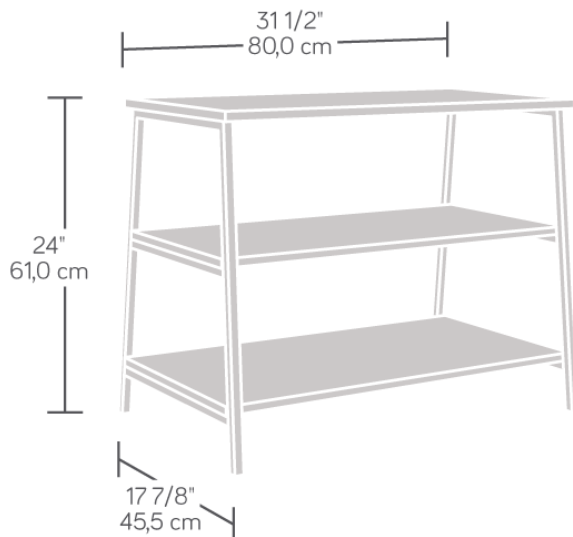

PRODUCT INFORMATION SHEET

INDUSTRIAL STYLE TV/ TRESTLE SHELF

FURNITURE

Features:

- Industrial style TV stand /trestle shelf
- Accommodates up to a 36" TV weighing 22.5kg. or less.
- Combine two units to accommodate up to a 70" TV weighing 43kg or less.
- Two spacious shelves hold audio/video equipment.
- Finished on all sides for versatile placement.
- Durable, black metal frame.
- Charter Oak finish.

Dimensions:

Width	80 cm
Depth	45.5 cm
Height	61 cm
Carton Height	10.5 cm
Carton Width	88 cm
Carton Depth	52 cm
Box Volume	0.050 cbm
Weight (gross)	14.96 kg

N.B: All measurements are approximate