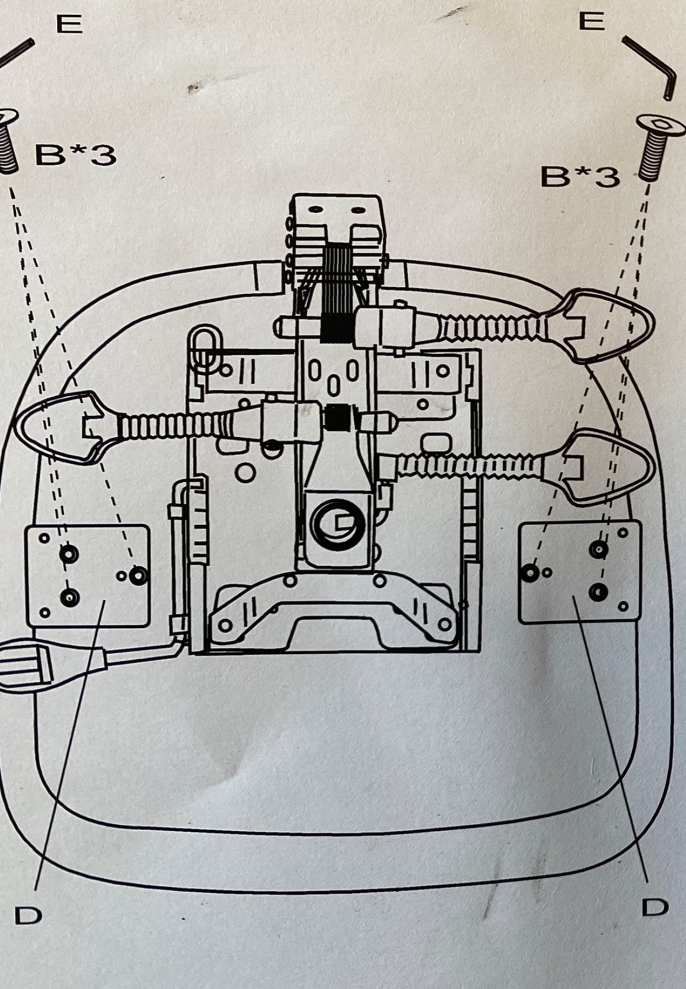

Foldable height adjustable arms for Chiro and Luna

NOTE:
 THE IMAGE SHOWS THE CHIRO MECHANISM –
 THE LUNA IS THE SAME BUT WITHOUT THE SEAT
 SLIDE.
 THE ARM ASSEMBLY IS THE SAME.

Stage 1

Stage 2