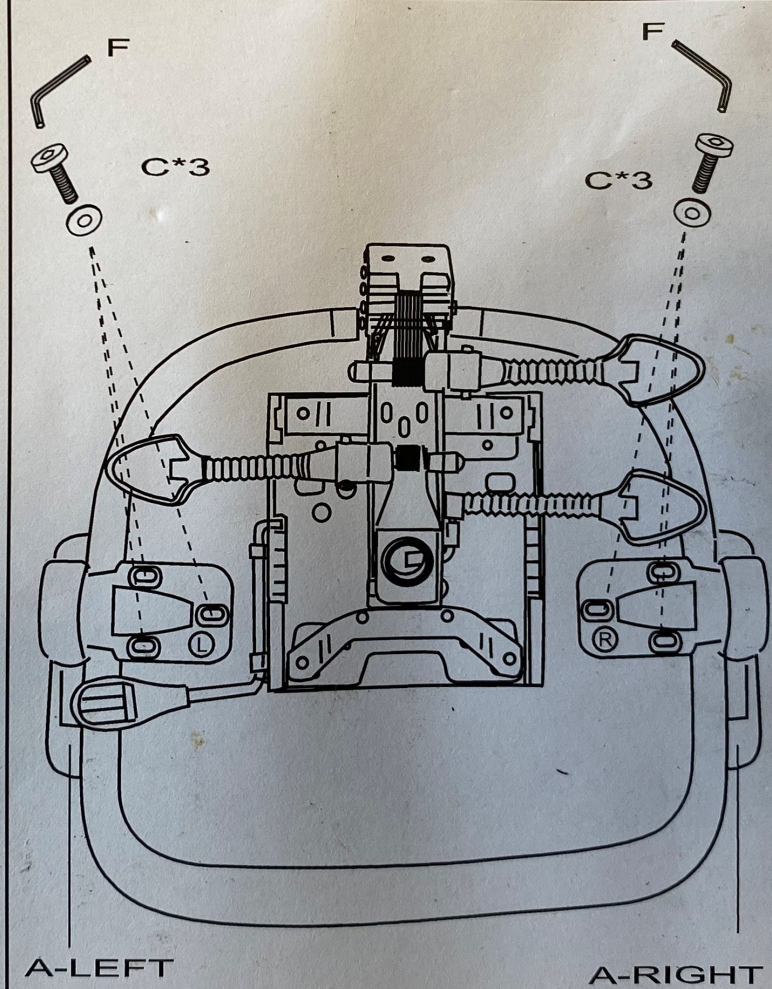

Foldable height adjustable arms for Chiro and Luna

NOTE:
 THE IMAGE SHOWS THE CHIRO MECHANISM –
 THE LUNA IS THE SAME BUT WITHOUT THE SEAT
 SLIDE.
 THE ARM ASSEMBLY IS THE SAME.

Stage 1

Stage 2