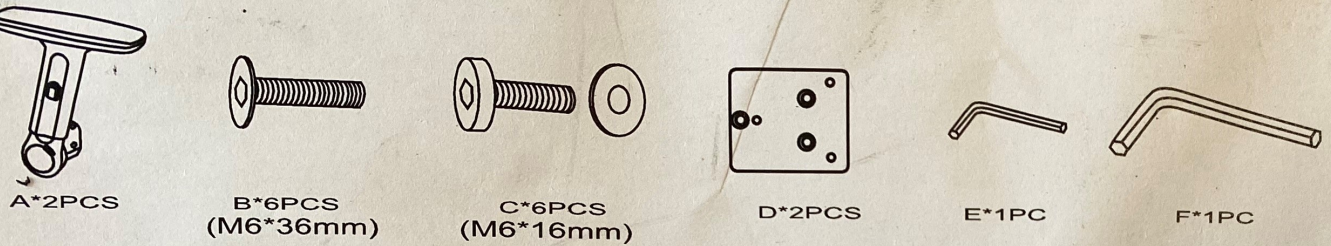

Foldable height adjustable arms for Chiro and Luna

NOTE:
 THE IMAGE SHOWS THE CHIRO MECHANISM –
 THE LUNA IS THE SAME BUT WITHOUT THE SEAT
 SLIDE.
 THE ARM ASSEMBLY IS THE SAME.

Stage 1

Stage 2