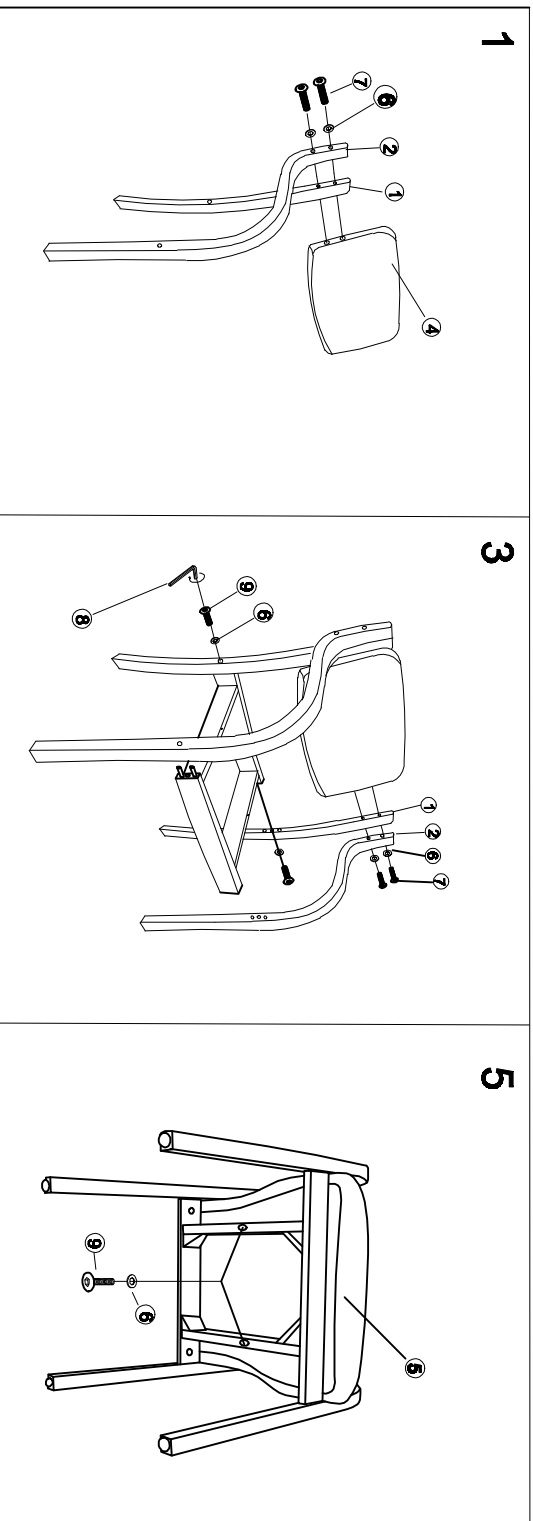

Madrid With Arm ASSEMBLY INSTRUCTION

1 BACK HOME	2 FRONT HOME	3 SEAT SHELF	4 BACK CUSHION	5 SEAT CUSHION	6 WASHER Ø13x-Ø6 5x1mm1	7 SCREW M8x75	8 ALLEN KEY M4	9 SCREW M8x75	10 NUT
1 PAIR	1 PAIR	1 PC	1 PC	1 PC	10PCS	4PCS	1 PC	8PCS	4PCS