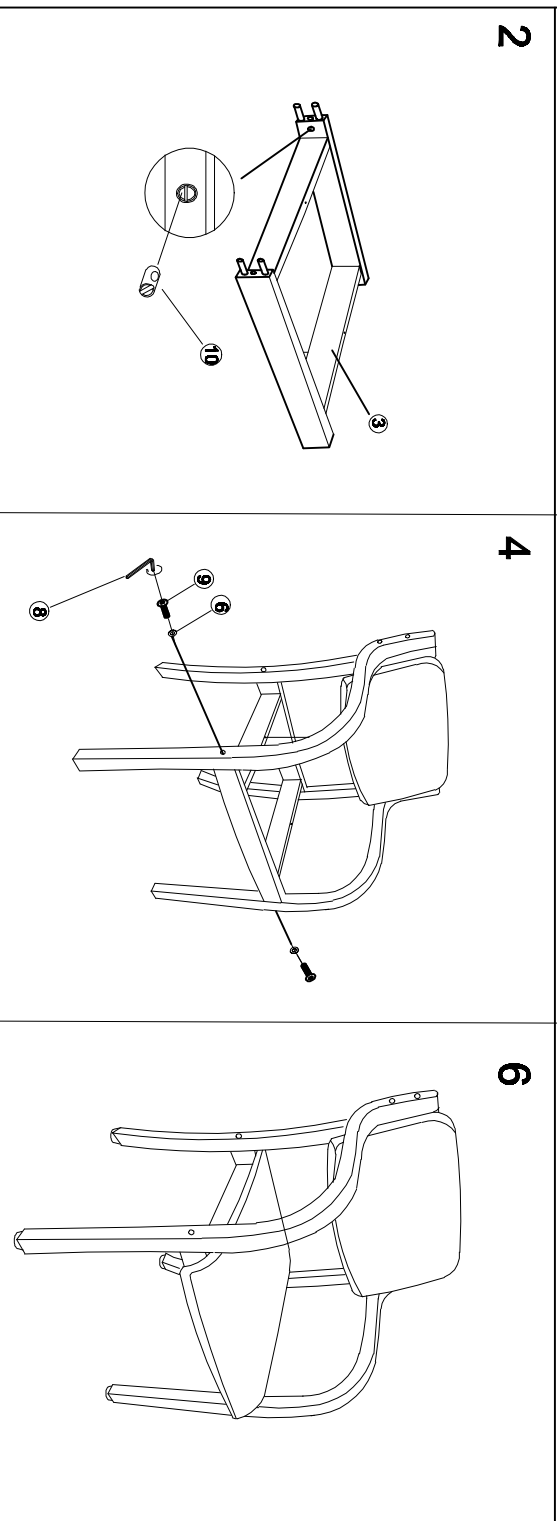

Madrid With Arm ASSEMBLY INSTRUCTION

1 BACK HOME	2 FRONT HOME	3 SEAT SHELF	4 BACK CUSHION	5 SEAT CUSHION	6 WASHER Ø13x-Ø6 5x1mm1	7 SCREW M8x75	8 ALLEN KEY M4	9 SCREW M8x75	10 NUT
1 PAIR	1 PAIR	1 PC	1 PC	1 PC	10PCS	4PCS	1 PC	8PCS	4PCS