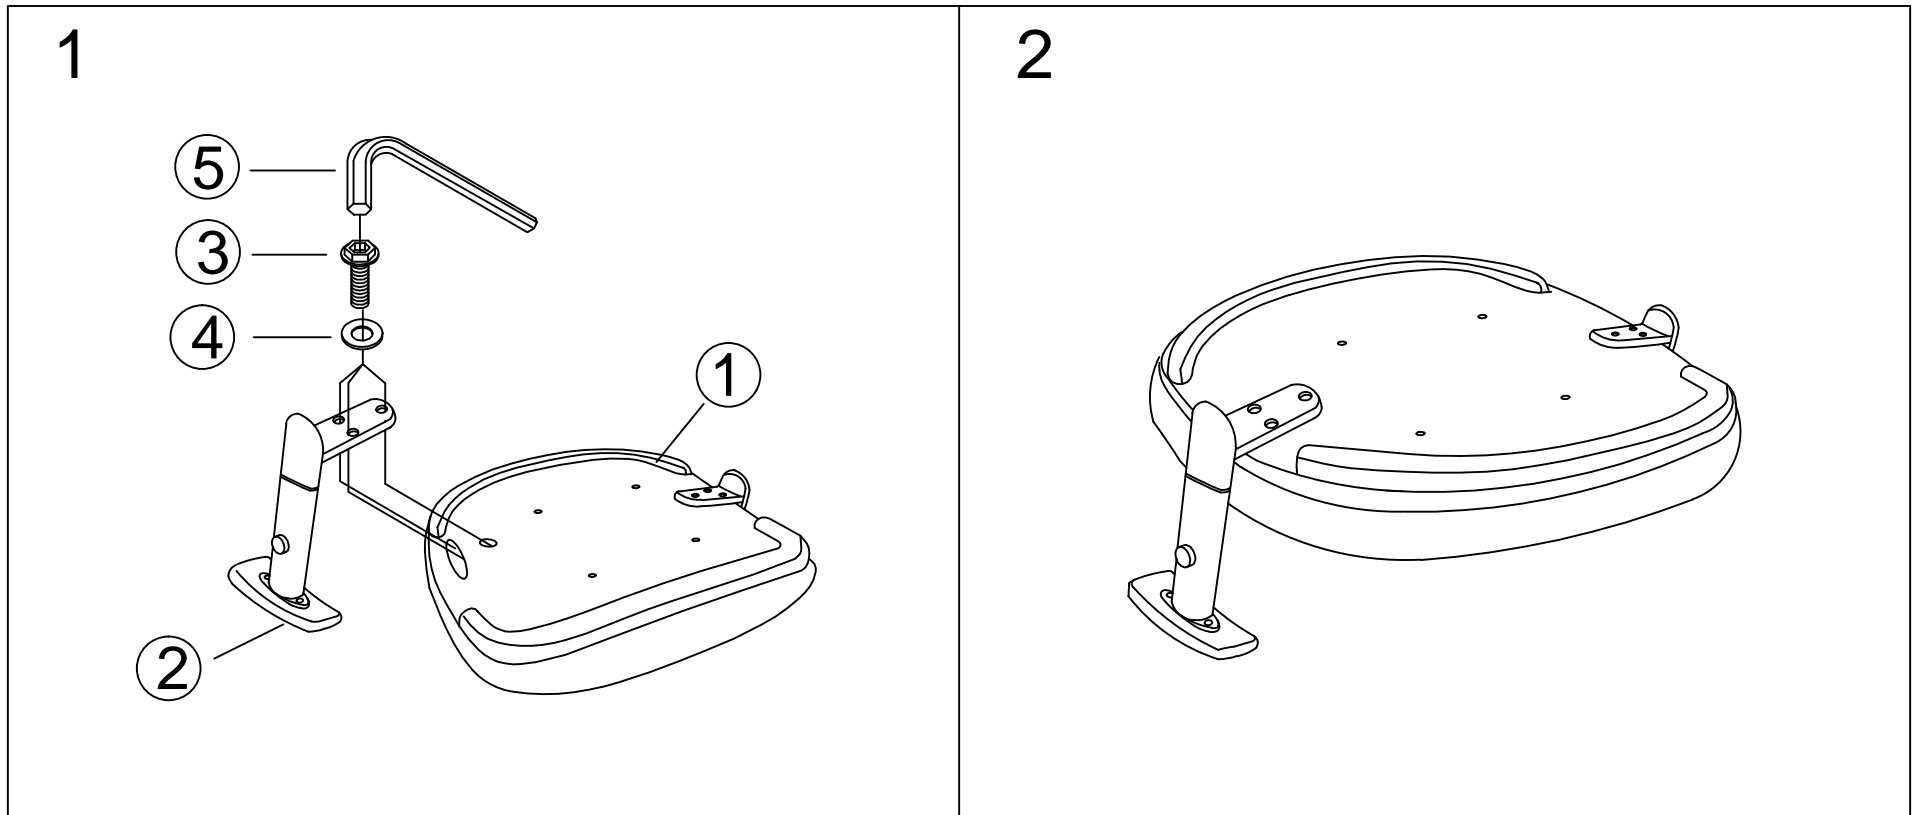

Eclipse Plus Adjustable Arm ASSEMBLY INSTRUCTION

① CUSHION	② ARMREST	③ SCREW	④ WASHER	⑤ ALLEN KEY
		M6*40	φ18*φ6.5*1MMT	
				
1 PC	1 PAIR	6 PCS	6 PCS	1 PC

IMPORTANT NOTE - PLEASE ASSES ALL COMPONENTS PRIOR TO DISPOSAL OF PACKAGING AND ASSEMBLY OF CHAIR