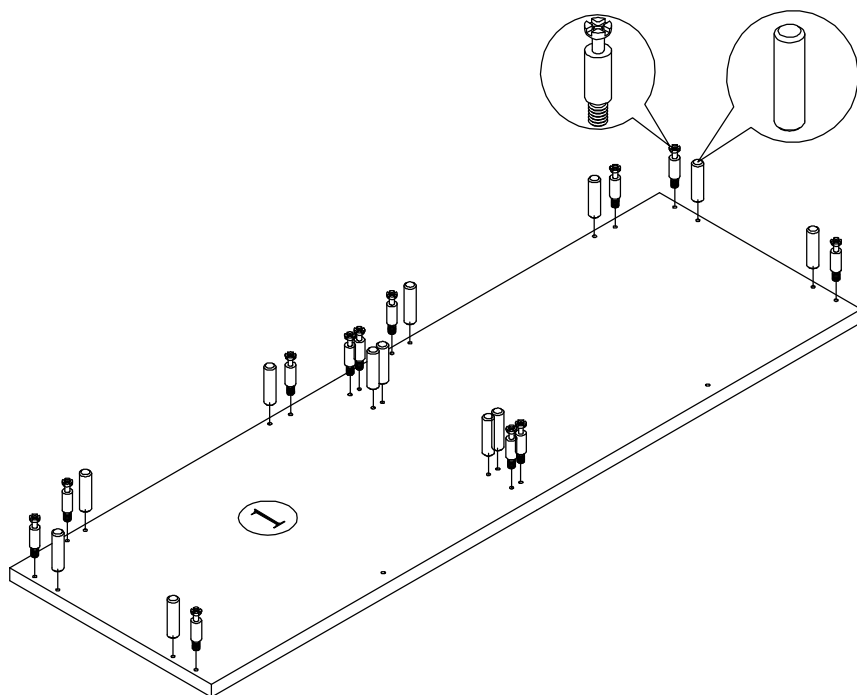

TOP BOARD FOR 2 CUPBOARDS
MODEL: TP024 WH/BK

MAIN COMPONENT		FITTING PACKAGE	
ITEM	NAME	ITEM	NAME
P1	TOP PANEL 1PC 		

1, Install Top Panel: insert wood dowels, screw in cam pins

2, Install Top Panel on.