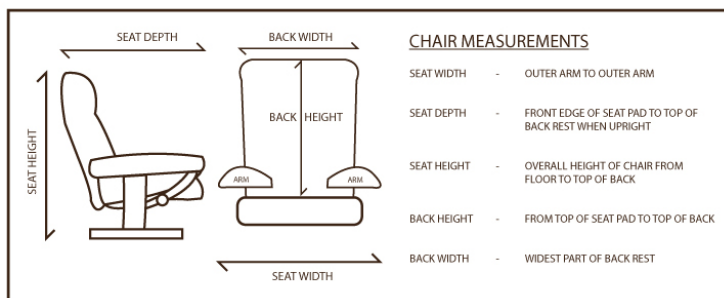

Teknik

MONTREAL RECLINER

PRODUCT SHEET

OTHER

- Luxury recliner chair with matching footstool
- Swivel and recline function
- Stylish Natural Wood star base
- Requires easy self assembly
- Available in Burgundy and Grey (PU) or Natural with Cherry Wood base (fabric)

Seat Width	76 cm
Seat Depth	81 cm
Seat Height	106.5 cm
Back Height	71 cm
Back Width	62 cm
Carton Depth	65 cm
Carton Width	88 cm
Carton Height	37.5 cm
Box Volume	0.214 cbm
Net Weight	19 Kg
Gross Weight	21.5 Kg

N.B: All measurements are approximate