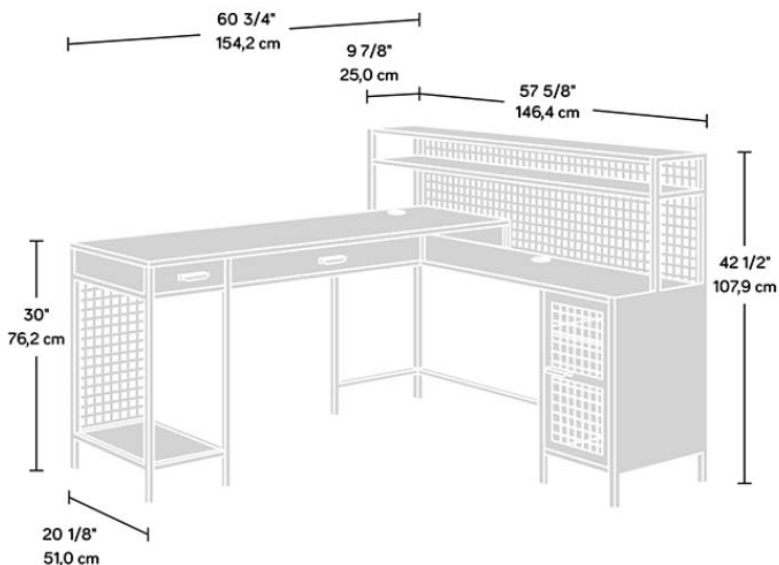

## BOULEVARD CAFÉ L-SHAPED DESK PRODUCT SHEET FURNITURE

- Contemporary home office L-shaped desk in Vintage Oak finish and modern black accents
  - Stylish metal mesh detail
- Large desk and return provides a generous working area
- Two drawers with full extension slides for concealed storage
- Adjustable shelf behind metal and mesh door offers flexible storage options
  - Elevated shelving
  - Cord management
- Durable, powder coated metal frame
- 360 degree finish for versatile placement

Width (desktop)	154.2 cm
Depth (desktop)	51 cm
Return (overall)	146.4 cm
Height (desktop)	77.1 cm
Carton Height	22.5 cm
Carton Width	59.8 cm
Carton Depth	167.8 cm
Box Volume	0.226 cbm
Weight (gross)	65.9 kg

N.B: All measurements are approximate