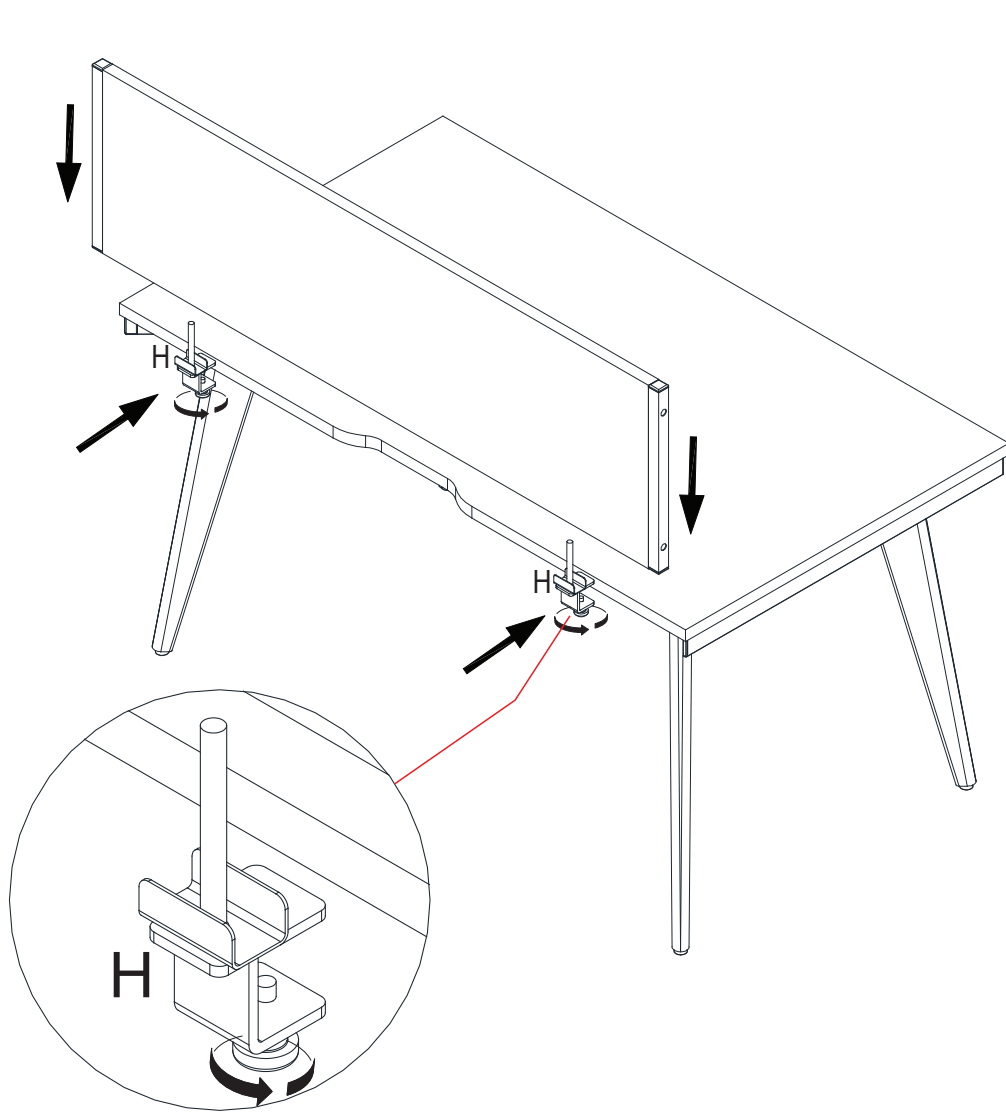

# OSLO SINGLE STARTER DESK FRAME WHITE

Assembly instruction

 screwdriver not supplied

-   
Ax4
-   
Bx8
-   
Cx12
-   
Dx10
-   
Ex2
-   
Fx1
-   
Gx1

# OSLO SINGLE STARTER DESK FRAME WHITE

Assembly instruction

  
screwdriver not supplied