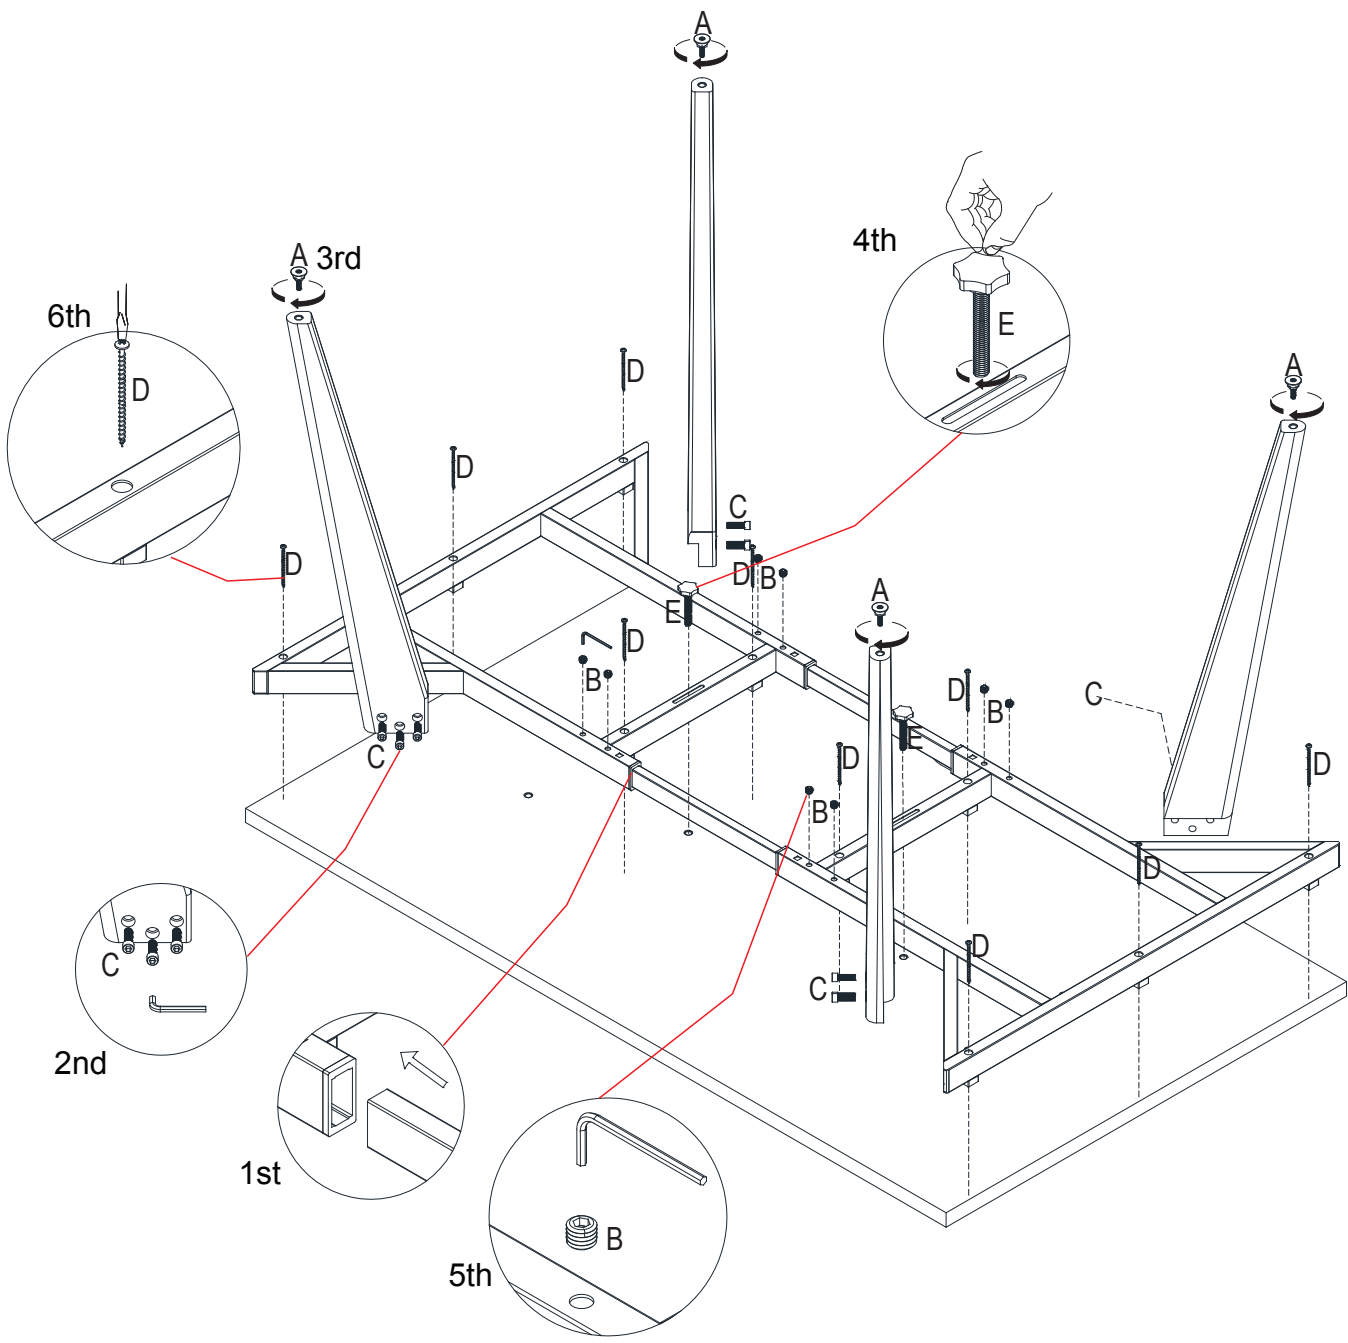

# OSLO SINGLE STARTER DESK FRAME WHITE

Assembly instruction

 screwdriver not supplied

-   
Ax4
-   
Bx8
-   
Cx12
-   
Dx10
-   
Ex2
-   
Fx1
-   
Gx1

# OSLO SINGLE STARTER DESK FRAME WHITE

Assembly instruction

  
screwdriver not supplied