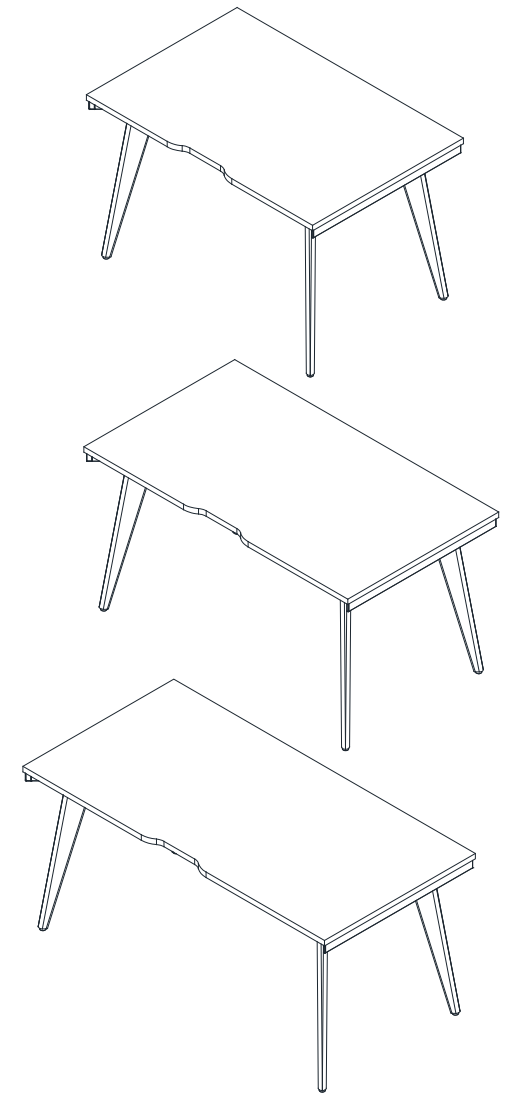

# OSLO SINGLE STARTER DESK FRAME WHITE

Assembly instruction

 screwdriver not supplied

-   
Ax4
-   
Bx8
-   
Cx12
-   
Dx10
-   
Ex2
-   
Fx1
-   
Gx1

# OSLO SINGLE STARTER DESK FRAME WHITE

Assembly instruction

  
screwdriver not supplied