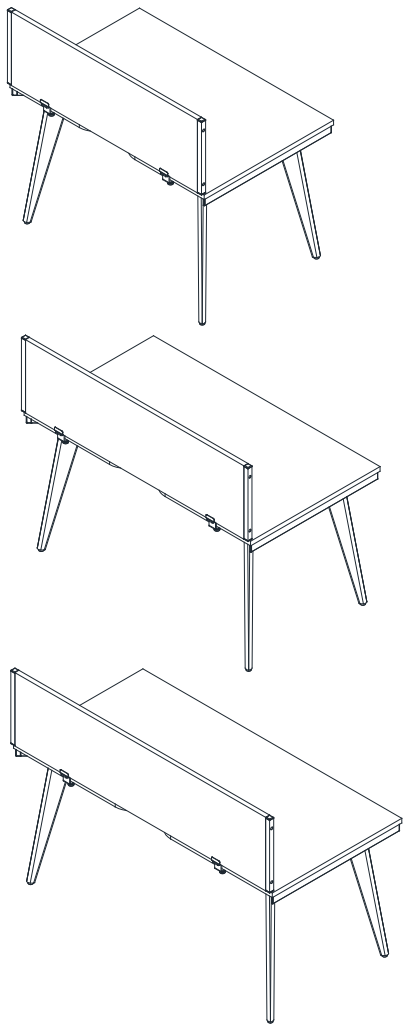

# OSLO SINGLE STARTER DESK FRAME WHITE

Assembly instruction

 screwdriver not supplied

-   
Ax4
-   
Bx8
-   
Cx12
-   
Dx10
-   
Ex2
-   
Fx1
-   
Gx1

# OSLO SINGLE STARTER DESK FRAME WHITE

Assembly instruction

  
screwdriver not supplied