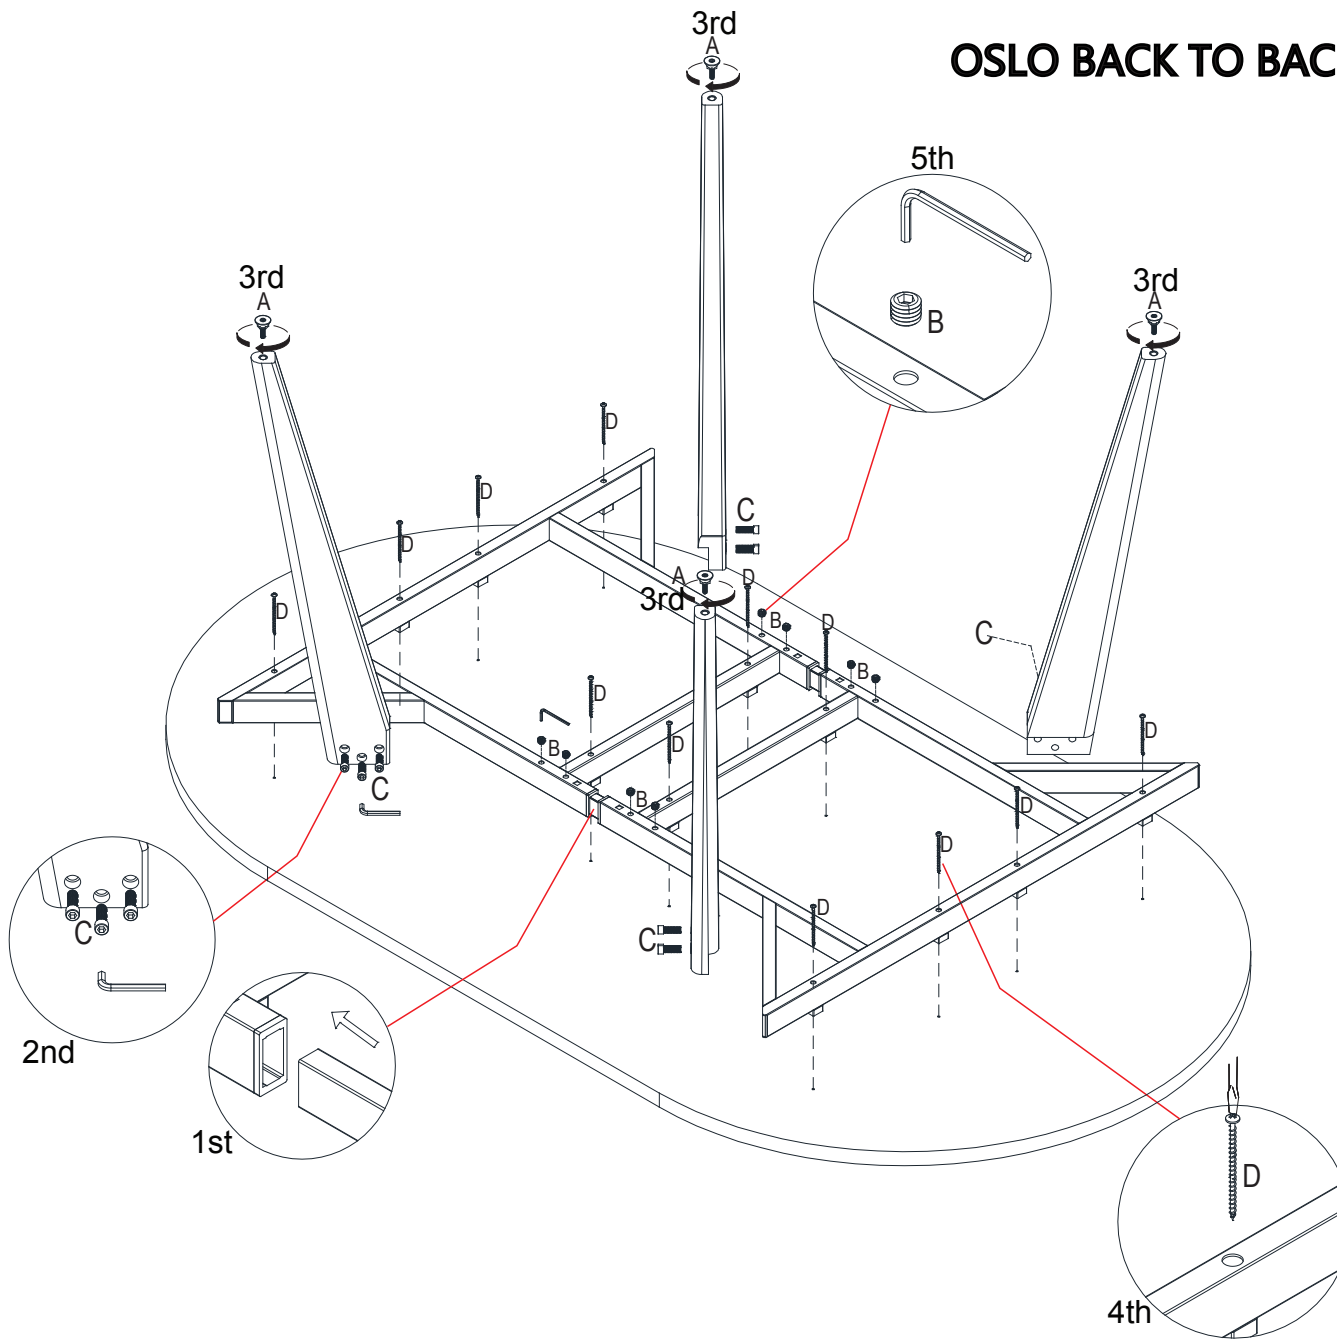

# OSLO BACK TO BACK FRAME FOR OVAL BOARDROOM TABLE

Assembly instruction

 screwdriver not supplied

-   
Ax4
-   
Bx8
-   
Cx12
-   
Dx12
-   
Ex1
-   
Fx1