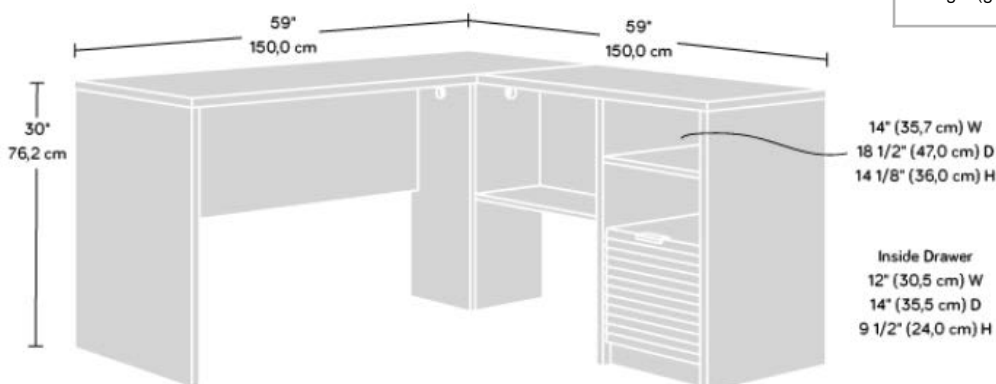

HAMPSTEAD PARK L-SHAPED DESK

PRODUCT SHEET

FURNITURE

- Mid Century style home office L-shaped desk in Grand Walnut finish
- Lightweight yet strong and durable 1" panel construction
- Large desk and return provide a generous working area
- Filing drawer with full extension slides for letter sized hanging files
- Open storage features an adjustable shelf and lower shelf for flexible storage options
 - 360 degree all round finish (can be freestanding)

Width (desktop)	150 cm
Depth (return)	150 cm
Height	76.2 cm
Carton Height	168.6 cm
Carton Width	63.8 cm
Carton Depth	17.9 cm
Box Volume	0.193 cbm
Weight (gross)	56.5 kg

N.B: All measurements are approximate