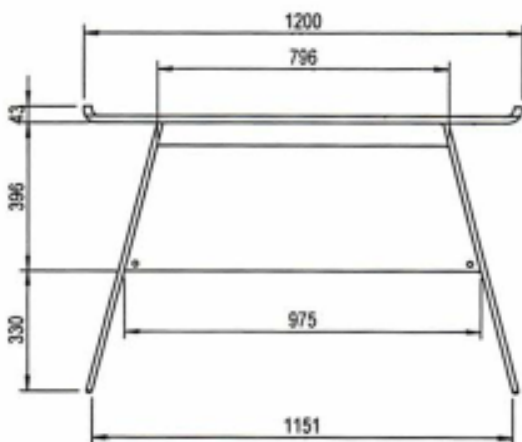

TOWSON TRESTLE DESK BEAUFORT OAK

PRODUCT SHEET

FURNITURE

- Home office trestle desk in Beaufort Oak effect
 - Stylish curved desktop
 - Generous working area
 - Compact yet functional design
 - Angled legs provide extra stability

Width	120 cm
Depth	55 cm
Height	77.4 cm
Carton Height	132.5 cm
Carton Width	64.5 cm
Carton Depth	8 cm
Box Volume	0.068 cbm
Weight (gross)	29 kg

N.B: All measurements are approximate