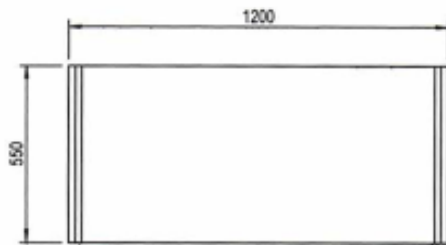

Width	120 cm
Depth	55 cm
Height	77.4 cm
Carton Height	132.5 cm
Carton Width	64.5 cm
Carton Depth	8 cm
Box Volume	0.068 cbm
Weight (gross)	29 kg

N.B: All measurements are approximate