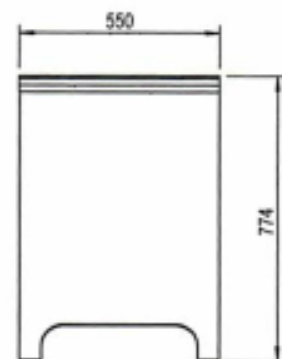

TOWSON TRESTLE DESK BEAUFORT OAK

PRODUCT SHEET

FURNITURE

- Home office trestle desk in Beaufort Oak effect
 - Stylish curved desktop
 - Generous working area
 - Compact yet functional design
 - Angled legs provide extra stability

Width	120 cm
Depth	55 cm
Height	77.4 cm
Carton Height	132.5 cm
Carton Width	64.5 cm
Carton Depth	8 cm
Box Volume	0.068 cbm
Weight (gross)	29 kg

N.B: All measurements are approximate