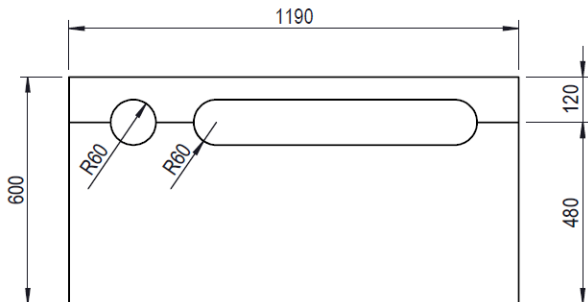

ITHACA DESK PRODUCT SHEET FURNITURE

- Home office desk in Riviera Oak effect
 - Generous working area
 - Desktop features open recesses to accommodate accessories
- Stationery drawer on metal runners provides additional storage
- Sturdy, angled legs provide extra stability

Width	119 cm
Depth	60 cm
Height	76 cm
Carton Height	131.5 cm
Carton Width	69.5 cm
Carton Depth	9 cm
Box Volume	0.0823 cbm
Weight (gross)	28 kg

N.B: All measurements are approximate