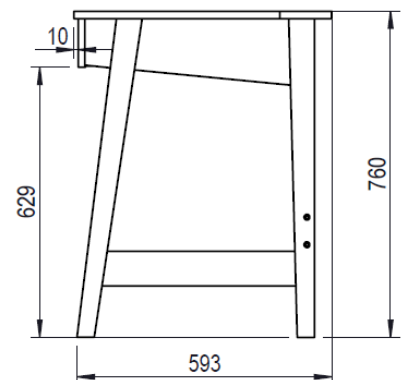

ITHACA DESK PRODUCT SHEET FURNITURE

- Home office desk in Riviera Oak effect
 - Generous working area
 - Desktop features open recesses to accommodate accessories
- Stationery drawer on metal runners provides additional storage
- Sturdy, angled legs provide extra stability

Width	119 cm
Depth	60 cm
Height	76 cm
Carton Height	131.5 cm
Carton Width	69.5 cm
Carton Depth	9 cm
Box Volume	0.0823 cbm
Weight (gross)	28 kg

N.B: All measurements are approximate