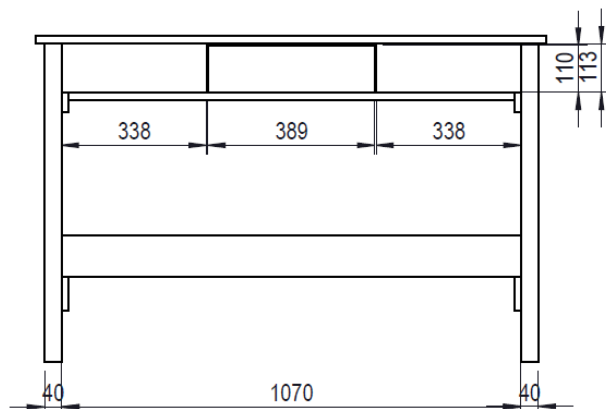

ITHACA DESK PRODUCT SHEET FURNITURE

- Home office desk in Riviera Oak effect
 - Generous working area
 - Desktop features open recesses to accommodate accessories
- Stationery drawer on metal runners provides additional storage
- Sturdy, angled legs provide extra stability

Width	119 cm
Depth	60 cm
Height	76 cm
Carton Height	131.5 cm
Carton Width	69.5 cm
Carton Depth	9 cm
Box Volume	0.0823 cbm
Weight (gross)	28 kg

N.B: All measurements are approximate