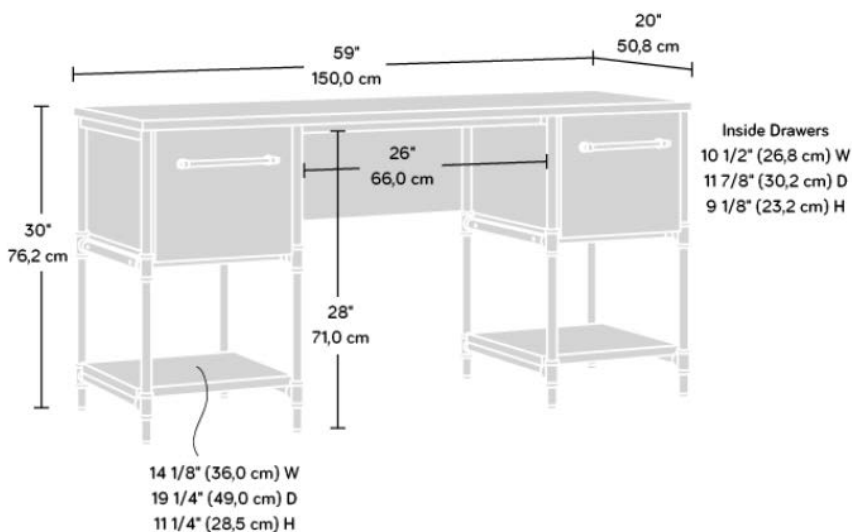

IRON FOUNDRY DOUBLE PEDESTAL DESK

PRODUCT SHEET

FURNITURE

- Double pedestal desk in Checked Oak finish
- Contemporary, 'pipework' frame
 - Spacious work area
- Filing drawers with full extension slides for letter sized hanging files
- Two lower shelves for additional storage
 - 360 degree finish for versatile placement

Width	150 cm
Depth	50.8 cm
Height	76.2 cm
Carton Height	22 cm
Carton Width	60 cm
Carton Depth	166.9 cm
Box Volume	0.220 cbm
Weight (gross)	46.4 kg

N.B: All measurements are approximate