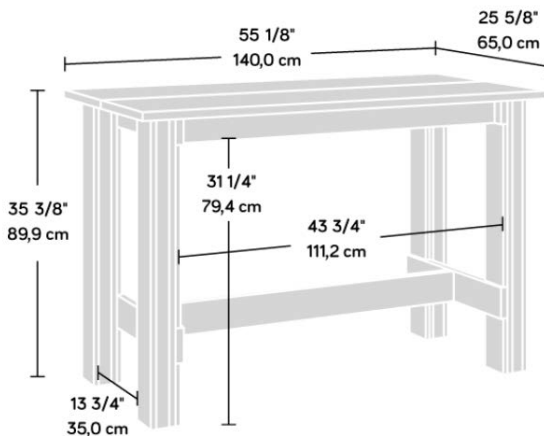

COUNTER HEIGHT WORK BENCH CHALKED CHESTNUT

PRODUCT SHEET FURNITURE

- Counter height work bench in Chalked Chestnut finish
- Generous working area
- One inch thick 'split' top
- Split top allows convenient path for cables
- Multi-purpose design (can accommodate four people)
- 360° all round finish, (can be freestanding)

Width	140 cm
Depth	65 cm
Height	89.9 cm
Carton Height	18.1 cm
Carton Width	159.1 cm
Carton Depth	36.2 cm
Box Volume	0.104 cbm
Weight (gross)	41 kg

N.B: All measurements are approximate