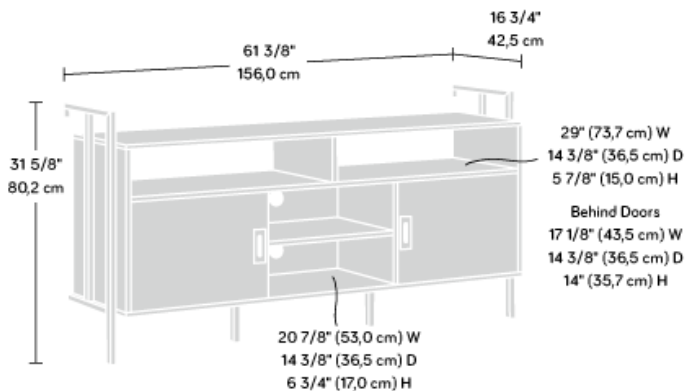

## HYPHE WALL MOUNTED TV STAND / CREDENZA

### PRODUCT SHEET FURNITURE

- Stylish wall mounted TV stand / credenza in Serene Walnut finish
- Accommodates up to a 60" TV weighing 31 kg or less
- Divided shelving provides dedicated storage for audio/video equipment
  - Hidden storage behind doors
- Fixed centre shelf between doors offers additional storage
- Powder coated metal frame for durability

Width	156 cm
Depth	42.5 cm
Height	80.2 cm
Carton Height	15.5 cm
Carton Width	169 cm
Carton Depth	48.7 cm
Box Volume	0.127 cbm
Weight (gross)	38.7 kg

N.B: All measurements are approximate