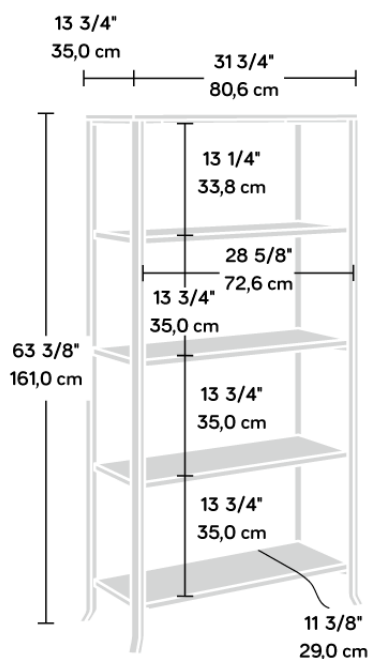

CITY CENTRE 5 SHELF BOOKCASE

PRODUCT SHEET

FURNITURE

- Five shelf bookcase in Champagne Oak finish
- Simple, sleek design
- Open, spacious wood shelving to display or store your favourite items
- Stylish satin taupe metal frame
- Neutral styling for versatile placement in any room of your choice

| | |
|----------------|-----------|
| Width | 80.6 cm |
| Depth | 35 cm |
| Height | 161 cm |
| Carton Height | 174.5 cm |
| Carton Width | 43 cm |
| Carton Depth | 16.3 cm |
| Box Volume | 0.122 cbm |
| Weight (gross) | 24.3 kg |

N.B: All measurements are approximate