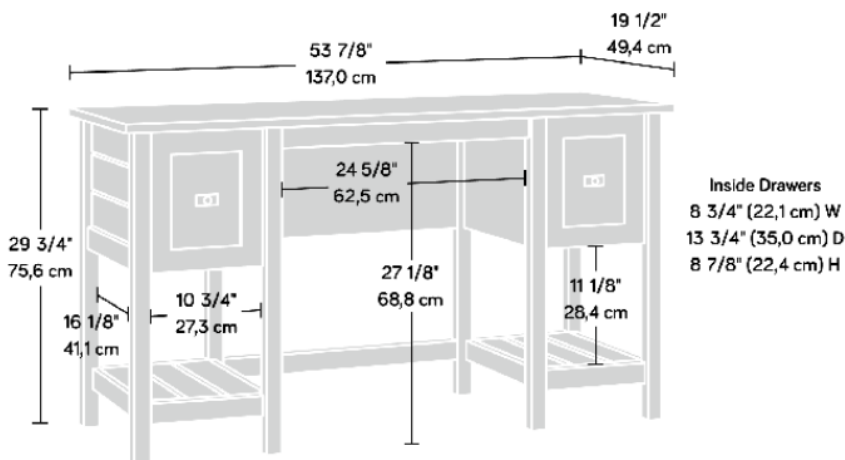

MEDITERRANEAN SHAKER STYLE DESK

PRODUCT SHEET FURNITURE

- Mediterranean shaker style desk in Soft White finish with Lintel Oak accent
 - Unique, eye-catching design
- Decorative tile pattern on drawer fronts
 - Generous working area
- Filing drawer for letter size hanging files
 - Drawers feature patented T-lock assembly system
- Two lower shelves for additional storage
 - 360° all round finish, (can be freestanding)

Width	137cm
Depth	49.4 cm
Height	75.6 cm
Carton Height	12.9 cm
Carton Width	153.7 cm
Carton Depth	53.3 cm
Box Volume	0.105 cbm
Weight (gross)	41 kg

N.B: All measurements are approximate