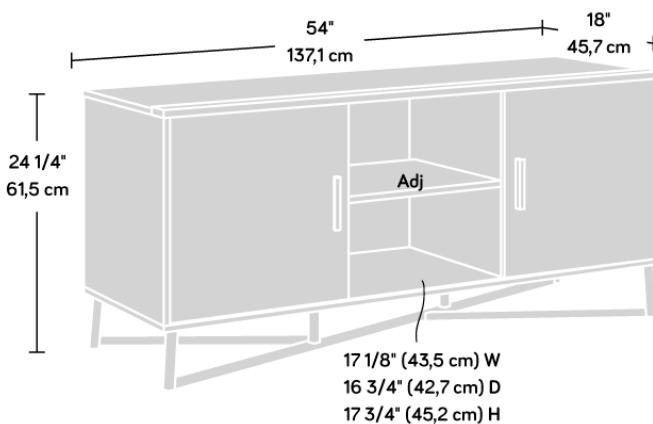

### FURNITURE

- TV stand in Brew Oak finish with Grand Walnut accents
- Accommodates a TV weighing up to 60".
- Hidden storage behind sliding doors
- Three adjustable shelves for flexible storage
- Can also be used as a display unit/credenza
- Enclosed back cut-outs allow a convenient path for cables/cords
- Powder coated metal base for durability

Width	137.1 cm
Depth	45.7 cm
Height	61 cm
Carton Height	154.3 cm
Carton Width	54.3 cm
Carton Depth	14.5 cm
Box Volume	0.116 cbm
Weight (gross)	36.7 kg

N.B: All measurements are approximate