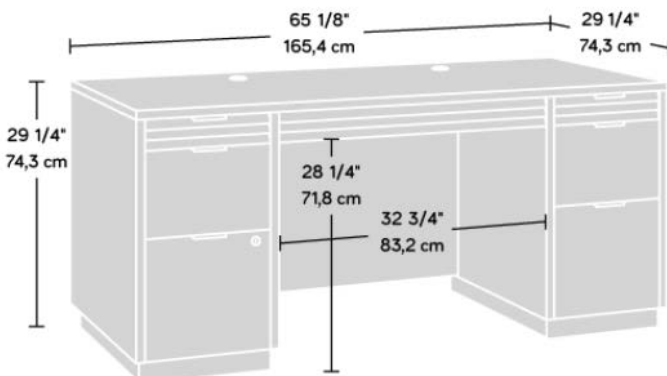

ELSTREE EXECUTIVE DESK PRODUCT SHEET

FURNITURE

- Home office executive desk in Spiced Mahogany finish
- Two pencil drawers and two storage drawers feature metal runners with safety stops
- Lower filing drawer with full extensions slides holds letter or legal size hanging files
- Left file drawer and storage drawer lock for additional security
- Quick and easy assembly with patented T-lock drawer system
 - Cord management includes two desktop grommets
- 360° all round finish, (can be freestanding)

Inside Top Drawers
 12 1/8" (30,7 cm) W
 15" (38,1 cm) D
 1 3/8" (3,6 cm) H
Inside Middle Drawers
 12 1/8" (30,7 cm) W
 16 1/4" (41,4 cm) D
 6 3/8" (16,2 cm) H
Inside Bottom Drawers
 12 1/8" (30,7 cm) W
 16 1/4" (41,4 cm) D
 8 7/8" (22,4 cm) H

Width	165.4 cm
Depth	74.3 cm
Height	74.3 cm
Carton Height – carton 1	18.4 cm
- carton 2	21 cm
Carton Width – carton 1	98.1 cm
- carton 2	101.8 cm
Carton Depth – carton 1	47.9 cm
- carton 2	63.8 cm
Box Volume	0.222 cbm
Weight (gross)	87.3 kg

N.B: All measurements are approximate