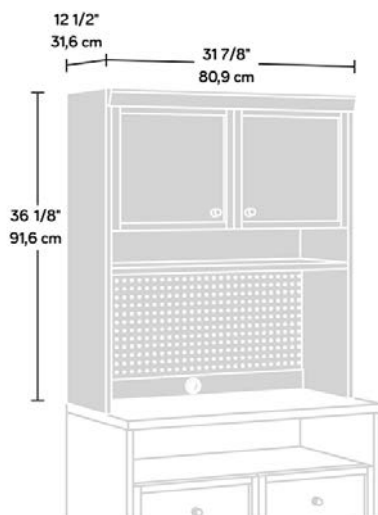

CRAFT STORAGE HUTCH WHITE

PRODUCT SHEET

CRAFT FURNITURE

- Storage hutch in White
- Can be fitted to the following models to provide additional display space or storage:
 - 5421405 Craft Open Storage Cabinet*
 - 5421407 Craft Storage Cabinet*
 - 5421417 Craft Desk/Table*
- Adjustable shelf behind doors for customisable storage of your favourite craft items
- Open self for easy-access storage
- Pegboard back provides convenient and visible organisation of tools and supplies
- Enclosed back with cord access allows a convenient path for cables

Width	80.9 cm
Depth	31.6 cm
Height	91.6 cm
Carton Height	19 cm
Carton Width	107 cm
Carton Depth	46.4 cm
Box Volume	0.094 cbm
Weight (gross)	28.1 kg

N.B: All measurements are approximate