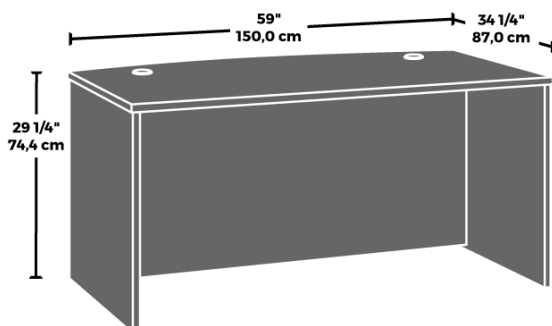

AFFILIATE 1500 x 870 BOW FRONT DESK

PRODUCT SHEET

FURNITURE

Product Code : 5427428

- Durable 1" thick top
- Melamine top surface is heat, stain and scratch resistant
 - Impact resistant high-grade thermoplastic edges.
- Two grommet holes for efficient cord management
 - Adjustable base feet
 - Hudson Elm Effect Finish

N.B: All measurements are approximate