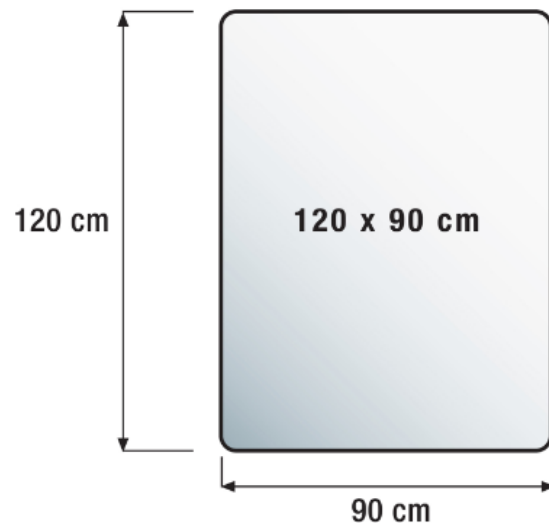

A PET CHAIR MAT (90 x 120) – HARD FLOOR

PRODUCT SHEET

- A PET chair and floor protection mat
 - 90 x 120
- Manufactured from eco-friendly, highly sustainable APET material
 - Smooth back for hard floors
 - Durable and protective barrier against damage caused to hard floors by chairs on castors
 - Provides a rigid, ergonomic easy-glide surface for castor based chairs
 - High impact resistance for premium performance
 - No cupping or sinking
 - Extremely durable and long lasting floor protection
- High clarity allows beautiful flooring to shine through
 - Compatible with under floor heating systems
 - Emission free
 - 100% recyclable
- Manufactured in the UK with 50% of the manufacturing site's energy derived from renewable sources
 - 5 Year Limited Warranty

N.B: All measurements are approximate