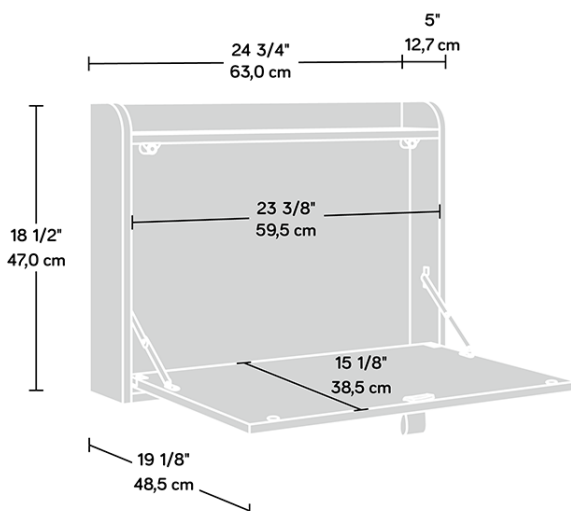

Width	63 cm
Depth	12.7 cm
Height	47 cm
Carton Height	20 cm
Carton Width	58.5 cm
Carton Depth	77.5 cm
Box Volume	0.091 cbm
Weight (gross)	11.4 kg

N.B: All measurements are approximate