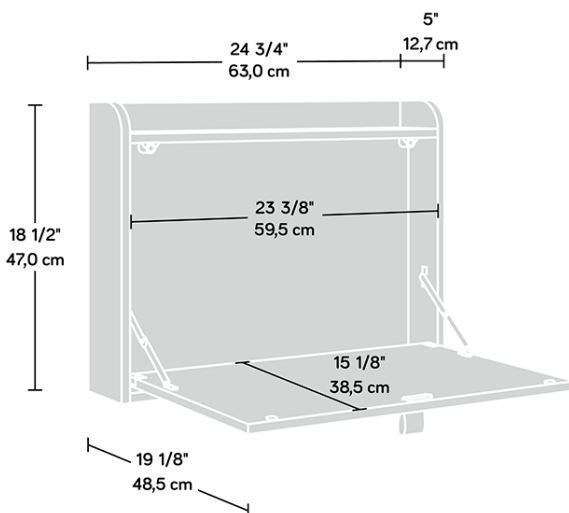

Width	63 cm
Depth	12.7 cm
Height	47 cm
Carton Height	20 cm
Carton Width	58.5 cm
Carton Depth	77.5 cm
Box Volume	0.091 cbm
Weight (gross)	11.4 kg

N.B: All measurements are approximate