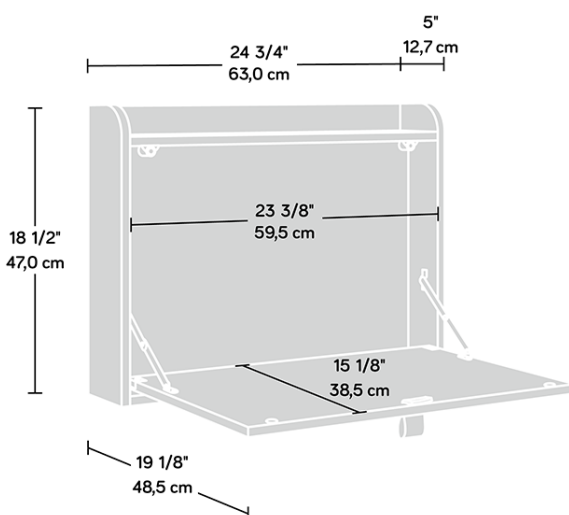

Width	63 cm
Depth	12.7 cm
Height	47 cm
Carton Height	20 cm
Carton Width	58.5 cm
Carton Depth	77.5 cm
Box Volume	0.091 cbm
Weight (gross)	11.4 kg

N.B: All measurements are approximate