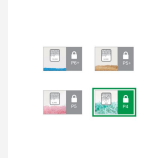

Leitz IQ Slim Home Office Paper Shredder P4

Offering a stylish new slim design this shredder from Leitz is ideal for all your home office shredder needs. Compact slim size for easy positioning, ideal for the home office user. Bring some style to your home office with this anti jam, quiet and long running shredder. Shred 10 sheets of A4 into the generous 23L bin with simple operation using touch controls. Increase the security in your document destruction with this Security DIN P4 shredder.

Attributes

- Quiet operation - for a calm working environment (when using Leitz oil papers regularly)
- Shreds up to 10 sheets of A4 per pass - your companion at your desk
- Anti jam technology for uninterrupted shredding - automatically stops and reverses the paper out when too much paper is inserted
- Continuous 6 minute run time - ideal for occasional shredding use. LED light signals when the shredder needs to stop to cool down
- 1.8 meter per minute shred speed
- Touch-Control - simple and intuitive for easy operation
- Slim design with an easy to empty 23L bin - fits in smaller spaces and holds up to 225 sheets before it needs to be emptied
- 255 (w) x 375 (h) x 370 (d), 6.5Kg
- 2+1 years guarantee - register to get your extra year
- Also shreds staples and paper clips

Specifications

Number	80011000
Colour	white
Dimensions (W x H x D)	375 x 255 x 370 mm
Cut Type	Cross Cut
Maximum Slot Entry Width (mm)	220
Period of Warranty	2 + 1 year
Run Time From Cold (min)	6 min
Run Time/Cool Down Time (min)	60 min
Security Level	P-4
Shred Size	4 x 28 mm
Cutting capacity 70 gsm in sheets	11
Cutting capacity 80 gsm in sheets	10
Container/collection volume in l	23
Shredder material	Staples and paper clips
Weight	6500 g
Pallet quantity	24
EAN code	4002432119080