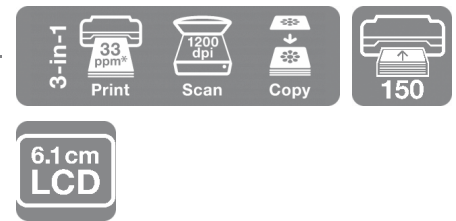

Expression Home XP-5200

DATASHEET / BROCHURE

Compact and stylish, this multifunction printer is sure to impress with individual inks, mobile printing and A4 double-sided printing.

This stylish and compact all-in-one looks great from every angle. Discover how easy everyday tasks can be with A4 double-sided printing, an up to 150-sheet front-loading paper cassette and a large 6.1cm LCD screen. Print from almost anywhere using Epson's mobile printing¹ solutions. It is also compatible with Apple AirPrint².

Stylish and space-saving

This affordable model efficiently uses your space combining print, scan and copying facilities in one.

Easy to use

The XP-5200 is versatile with Wi-Fi for printing and scanning wirelessly and Wi-Fi Direct for printing without a wireless network. Copy and print without a computer using its 6.1cm LCD screen, use paper efficiently with A4 double-sided printing and minimise refills with the 150-sheet paper cassette.

GENERAL	
Energy Use	12 Watt (standalone copying, ISO/IEC 24712 pattern), 0.7 Watt (sleep mode), 5.3 Watt (Ready), 0.3 Watt (Power off)
Product dimensions	375 x 347 x 187 mm (Width x Depth x Height)
Product weight	5.4 kg
Noise Level	5.2 B (A) with Epson Premium Glossy Photo Paper / Photo RPM mode - 39 dB (A) with Epson Premium Glossy Photo Paper / Photo RPM mode
Compatible Operating Systems	Mac OS X 10.9.5 or later, Windows 10 (32/64 bit), Windows 11 or later, Windows 7 (32/64 bit), Windows 8 (32/64 bit), Windows 8.1 (32/64 bit), Windows Vista (32/64 bit), Windows XP Professional x64 Edition SP2 or later, Windows XP SP3 or later (32-bit), macOS 11 or later
WLAN Security	WEP 64 Bit, WEP 128 Bit, WPA PSK (TKIP), WPA2 PSK (AES), WPA3-SAE(AES)
Mobile and Cloud printing services	Apple AirPrint, Epson Smart Panel App, Epson Creative Print App, Epson Connect (Email Print, Scan-to-Cloud)
Colour	Black