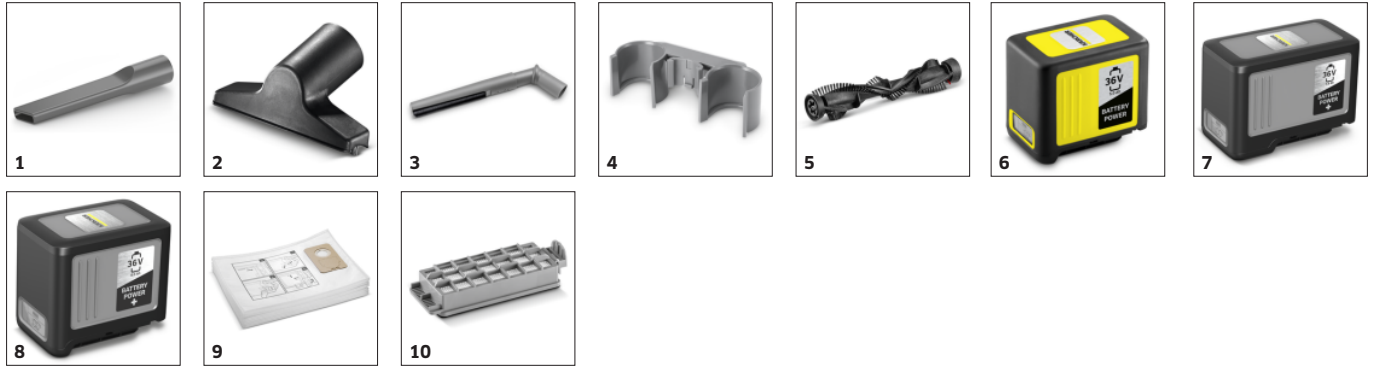

EQUIPMENT FOR CV 30/2 BP ADV 1.023-206.0

		Order no.	Description	
SUCTION NOZZLES				
Crevice nozzles				
Crevice nozzle wet and dry packaged NW35	1	2.889-159.0	Crevice nozzle ID 35, for new Tact range.	☒
Upholstery nozzles				
Upholstery brush	2	6.905-998.0		☒
FURTHER ACCESSORIES DRY VACUUM CLEANERS				
Set hand nozzle	3	2.889-361.0		☒
Accessories holder	4	2.889-406.0		☐
UPRIGHT BRUSH-TYPE VACUUM CLEANER ACCESSORY				
Roller brush cpl.	5	4.762-644.3		☐
BATTERIES				
Accumulator special accessories 36V 5,0	6	2.445-031.0		☐
Battery Power+ 36/75	7	2.445-043.0	A capacity of 7.5 Ah guarantees long runtimes for the Battery Power+ 36 V lithium-ion battery. Very powerful, with Real Time Technology via LCD display and protection against overcurrent.	☐
Battery Power+ 36/60	8	2.042-022.0	Extremely powerful Battery Power+ 36 V lithium-ion battery with a capacity of 6.0 Ah for a long runtime. With innovative Real Time Technology via LCD display and voltage monitoring.	☐
FILTER BAGS				
Fleece filter bags (3 ply)				
Fleece filter bags, 10 Piece(s), CV 30/2 Bp	9	2.889-357.0		☐
FILTER T/ NT				
HEPA filter for dust class H				
Accessories filter HEPA	10	2.889-342.0		☐

■ Included in delivery. □ Available accessories.