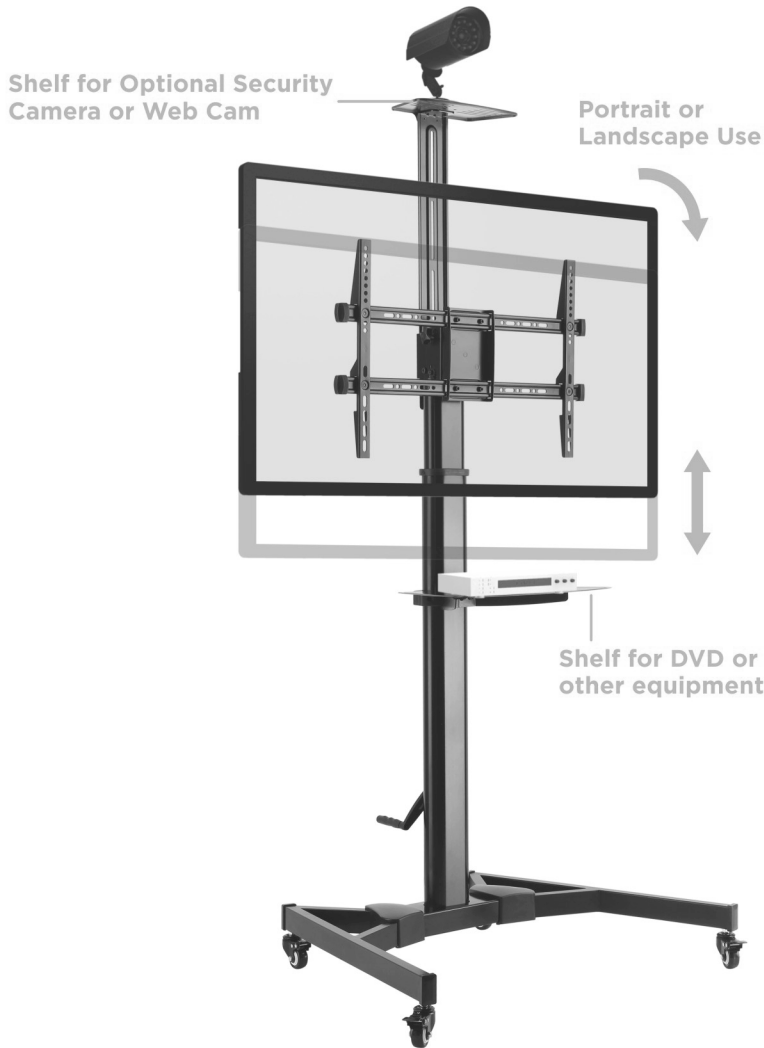

# Telescopic Height-Adjustable Steel TV Cart

Fits 37"-100" Flat Panel TV's

**Easy Crank Handle**  
smooth and effortless TV height adjustment

**+10°/ -10° Forward/ Back Tilt**  
for optimal viewing angle

**90° Rotation**  
easily holds display in portrait or landscape orientation

**Equipment Shelf**  
quick assembly and adjustable height location

**Heavy-Duty Lockable Castors**  
provides solid yet rollable footing

## Vertical Adjustment Adapts to Any Sized Viewing Area

Ideal choice for meeting rooms, hotels, corporate offices or conference facilities.

# Telescopic Height-Adjustable Steel TV Cart

Screen Size  
**37"-70"**

Weight Capacity  
**50kg/110lbs**

Weight Capacity  
**5kg/11lbs**

Tilt Range  
**+10° - -10°**

Screen Rotation  
**0° ~ +90°**

VESA Compatible  
**200x200 400x200  
300x300 400x400  
600x400**