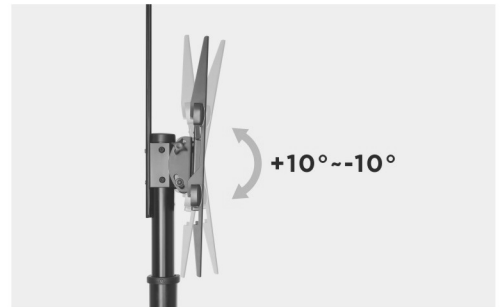

# Telescopic Height-Adjustable Steel TV Cart

Fits 37"-100" Flat Panel TV's

**Easy Crank Handle**  
smooth and effortless TV height adjustment

**+10°/ -10° Forward/ Back Tilt**  
for optimal viewing angle

**90° Rotation**  
easily holds display in portrait or landscape orientation

**Equipment Shelf**  
quick assembly and adjustable height location

**Heavy-Duty Lockable Castors**  
provides solid yet rollable footing

# Telescopic Height-Adjustable Steel TV Cart

Screen Size  
**37"-70"**

Weight Capacity  
**50kg/110lbs**

Weight Capacity  
**5kg/11lbs**

Tilt Range  
**+10° - -10°**

Screen Rotation  
**0° ~ +90°**

VESA Compatible  
**200x200 400x200  
300x300 400x400  
600x400**

Screen Size  
**60"-100"**

Weight Capacity  
**100kg/220lbs**

Weight Capacity  
**5kg/11lbs**

Tilt Range  
**+5° - -10°**

VESA Compatible  
**200x200 400x200  
300x300 400x400  
600x400 800x400  
800x600 1000x600**