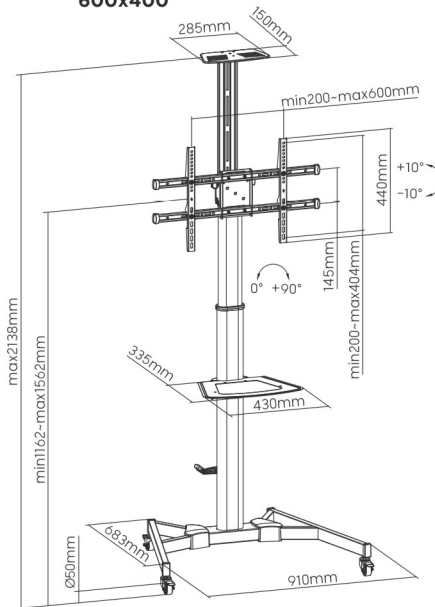

# Telescopic Height-Adjustable Steel TV Cart

Fits 37"-100" Flat Panel TV's

**Easy Crank Handle**  
smooth and effortless TV height adjustment

**+10°/ -10° Forward/ Back Tilt**  
for optimal viewing angle

**90° Rotation**  
easily holds display in portrait or landscape orientation

**Equipment Shelf**  
quick assembly and adjustable height location

**Heavy-Duty Lockable Castors**  
provides solid yet rollable footing

# Telescopic Height-Adjustable Steel TV Cart

Screen Size  
**37"-70"**

Weight Capacity  
**50kg/110lbs**

Weight Capacity  
**5kg/11lbs**

Tilt Range  
**+10° - -10°**

Screen Rotation  
**0° ~ +90°**

VESA Compatible  
**200x200 400x200  
300x300 400x400  
600x400**

Screen Size  
**60"-100"**

Weight Capacity  
**100kg/220lbs**

Weight Capacity  
**5kg/11lbs**

Tilt Range  
**+5° - -10°**

VESA Compatible  
**200x200 400x200  
300x300 400x400  
600x400 800x400  
800x600 1000x600**