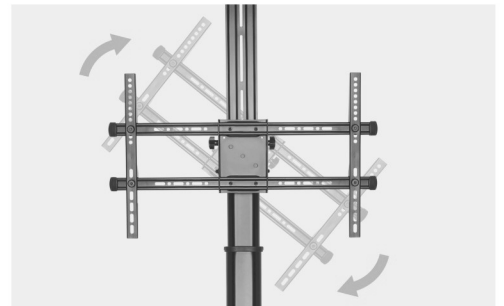

# Telescopic Height-Adjustable Steel TV Cart

Fits 37"-100" Flat Panel TV's

**Easy Crank Handle**  
smooth and effortless TV height adjustment

**+10°/ -10° Forward/ Back Tilt**  
for optimal viewing angle

**90° Rotation**  
easily holds display in portrait or landscape orientation

**Equipment Shelf**  
quick assembly and adjustable height location

**Heavy-Duty Lockable Castors**  
provides solid yet rollable footing

# Telescopic Height-Adjustable Steel TV Cart

Screen Size  
**37"-70"**

Weight Capacity  
**50kg/110lbs**

Weight Capacity  
**5kg/11lbs**

Tilt Range  
**+10° - -10°**

Screen Rotation  
**0° ~ +90°**

VESA Compatible  
**200x200 400x200  
300x300 400x400  
600x400**

Screen Size  
**60"-100"**

Weight Capacity  
**100kg/220lbs**

Weight Capacity  
**5kg/11lbs**

Tilt Range  
**+5° - -10°**

VESA Compatible  
**200x200 400x200  
300x300 400x400  
600x400 800x400  
800x600 1000x600**